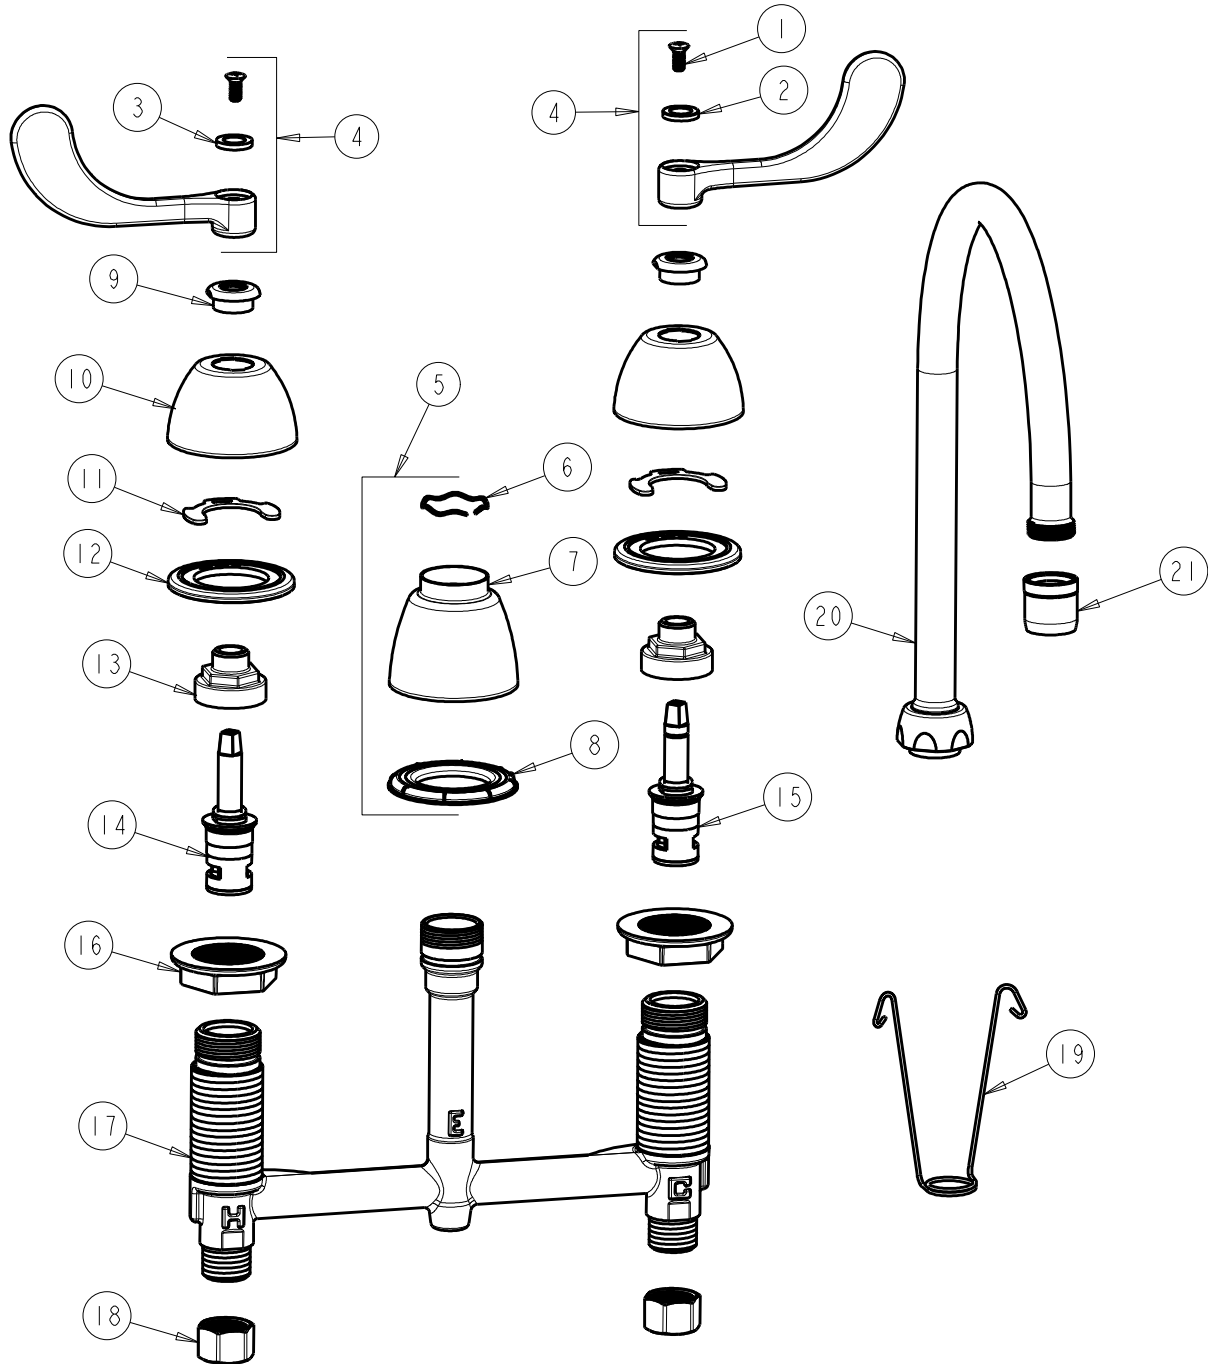

BY: SID

DATE: 02-25-10

CHK:

REV: 04-23-12

ITEM NO.

FOR TECHNICAL ASSISTANCE
1-800-TEC-TRUE (1-800-832-8783)

ITEM	PART NO.	DESCRIPTION	ITEM	PART NO.	DESCRIPTION
1	420-010JKRCF	SCREW, 10-32 UNC PH 1/2	12	888-026JKNF	WASHER, SEALING
2	633-123JKNF	INDEX BUTTON (BLUE)	13	274-014JKRBF	NUT, CAP
3	633-023JKNF	INDEX BUTTON (RED)	14	377-XKLHJKNF	LH CERAMIC CARTRIDGE 1/4
4	317-PRJKCP	HANDLE, 4" WRISTBLADE (PAIR)	15	377-XKRHJKNF	RH CERAMIC CARTRIDGE 1/4
5	785-400JKCP	SPOUT ESCUTCHEON KIT	16	250-004JKNF	LOCKNUT
6	50-038JKNF	WAVE WASHER	17	---	BODY, VALVE
7	785-400JKCP	ESCUTCHEON, SPOUT BASE	18	49-005JKRBF	COUPLING NUT
8	888-027JKNF	SPOUT ESCUTCHEON WASHER	19	200-008JKNF	HANGER
9	422-113JKCP	ESCUTCHEON NUT	20	GN8AJKCP	SPOUT
10	250-082JKCP	ESCUTCHEON	21	E29JKCP	LAM-A-FLO OUTLET
11	200-009JKNF	CLIP, RETAIN			