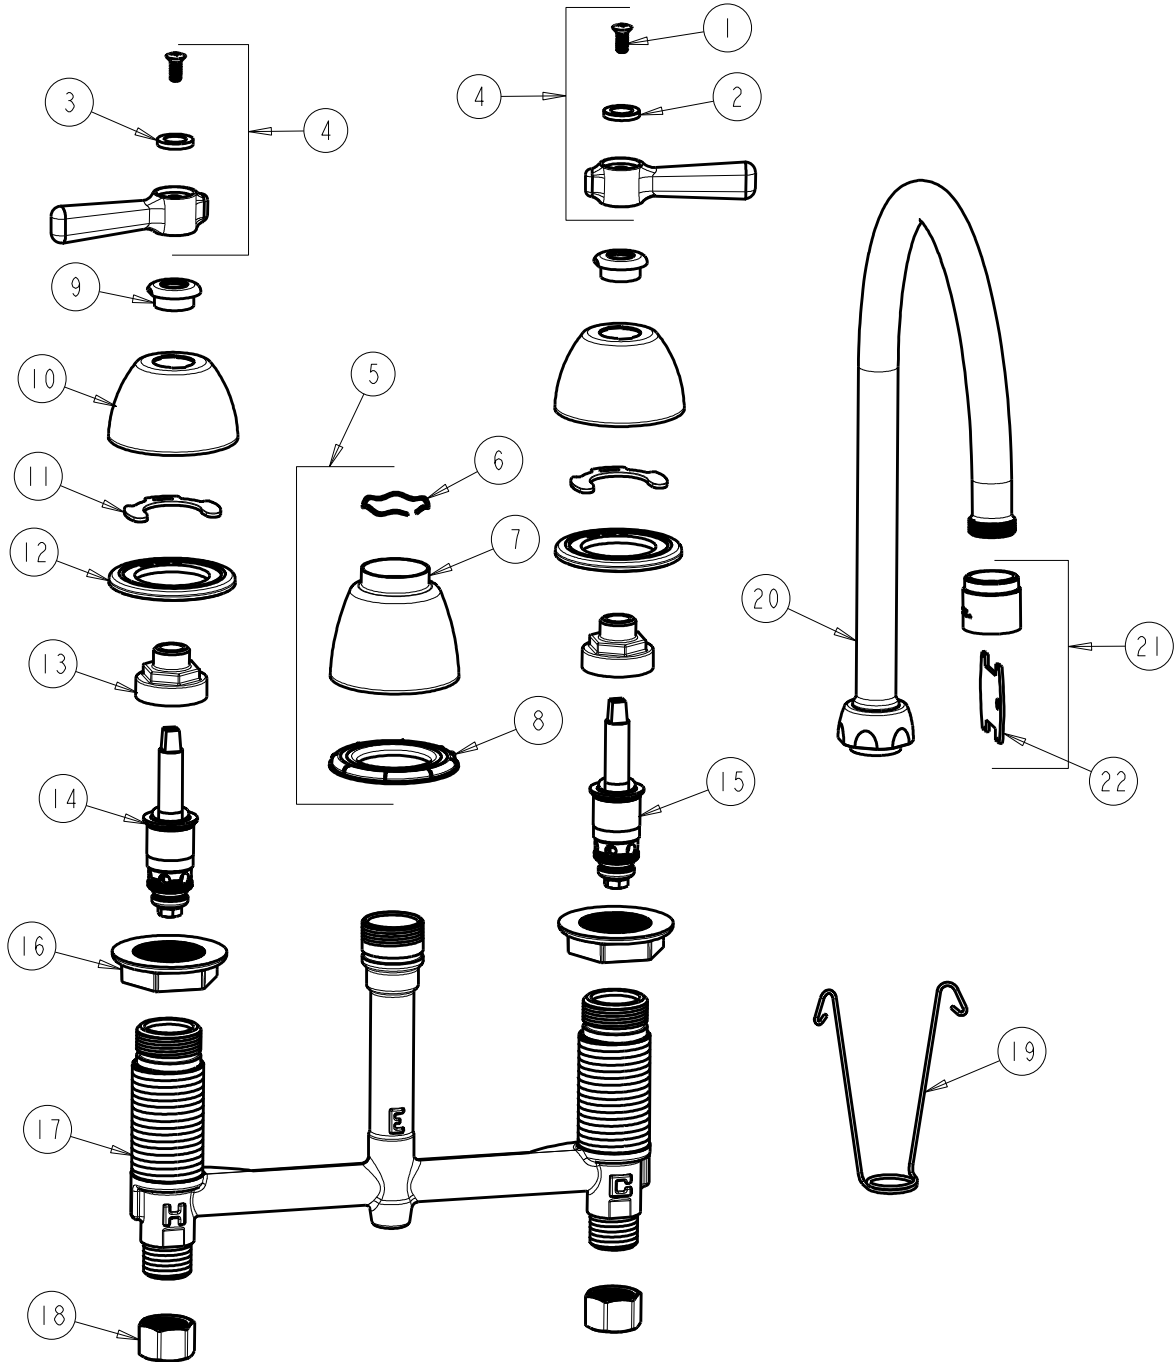

**CHICAGO FAUCETS**  
a Geberit company

2100 South Clearwater Drive  
Des Plaines, IL 60018  
Phone: 847-803-5000  
Fax: 847-803-5454  
www.chicagofaucets.com

**REPAIR PARTS**

FITTING NO.

**201-AGN8AE2805-5CP**

SUBMITTED MODEL NO.

BY: SID DATE: 04-08-02

CHK: REV: 04-23-12

ITEM NO.

**FOR TECHNICAL ASSISTANCE**  
1-800-TEC-TRUE (1-800-832-8783)

ITEM	PART NO.	DESCRIPTION	ITEM	PART NO.	DESCRIPTION
1	420-010JKRCF	SCREW, 10-32 UNC PH 1/2	12	888-026JKNF	WASHER, SEALING
2	633-123JKNF	INDEX BUTTON (BLUE)	13	274-014JKRBF	NUT, CAP
3	633-023JKNF	INDEX BUTTON (RED)	14	377-XTLHJKNF	LH QUATURN CARTRIDGE
4	369-PRJKCP	LEVER HANDLE ASSEMBLY (PAIR)	15	377-XTRHJKNF	RH QUATURN CARTRIDGE
5	785-400JKCP	SPOUT ESCUTCHEON KIT	16	250-004JKNF	LOCKNUT
6	50-038JKNF	WAVE WASHER	17	—	BODY, VALVE
7	785-400JKCP	ESCUTCHEON, SPOUT BASE	18	49-005JKRBF	COUPLING NUT
8	888-027JKNF	SPOUT ESCUTCHEON WASHER	19	200-008JKNF	HANGER
9	422-113JKCP	ESCUTCHEON NUT	20	GN8AJKCP	SPOUT
10	250-082JKCP	ESCUTCHEON	21	E2805-5JKCP	VANDAL RESISTANT SPRAY OUTLET
11	200-009JKNF	CLIP, RETAIN	22	3-024JKRCF	KEY, VP