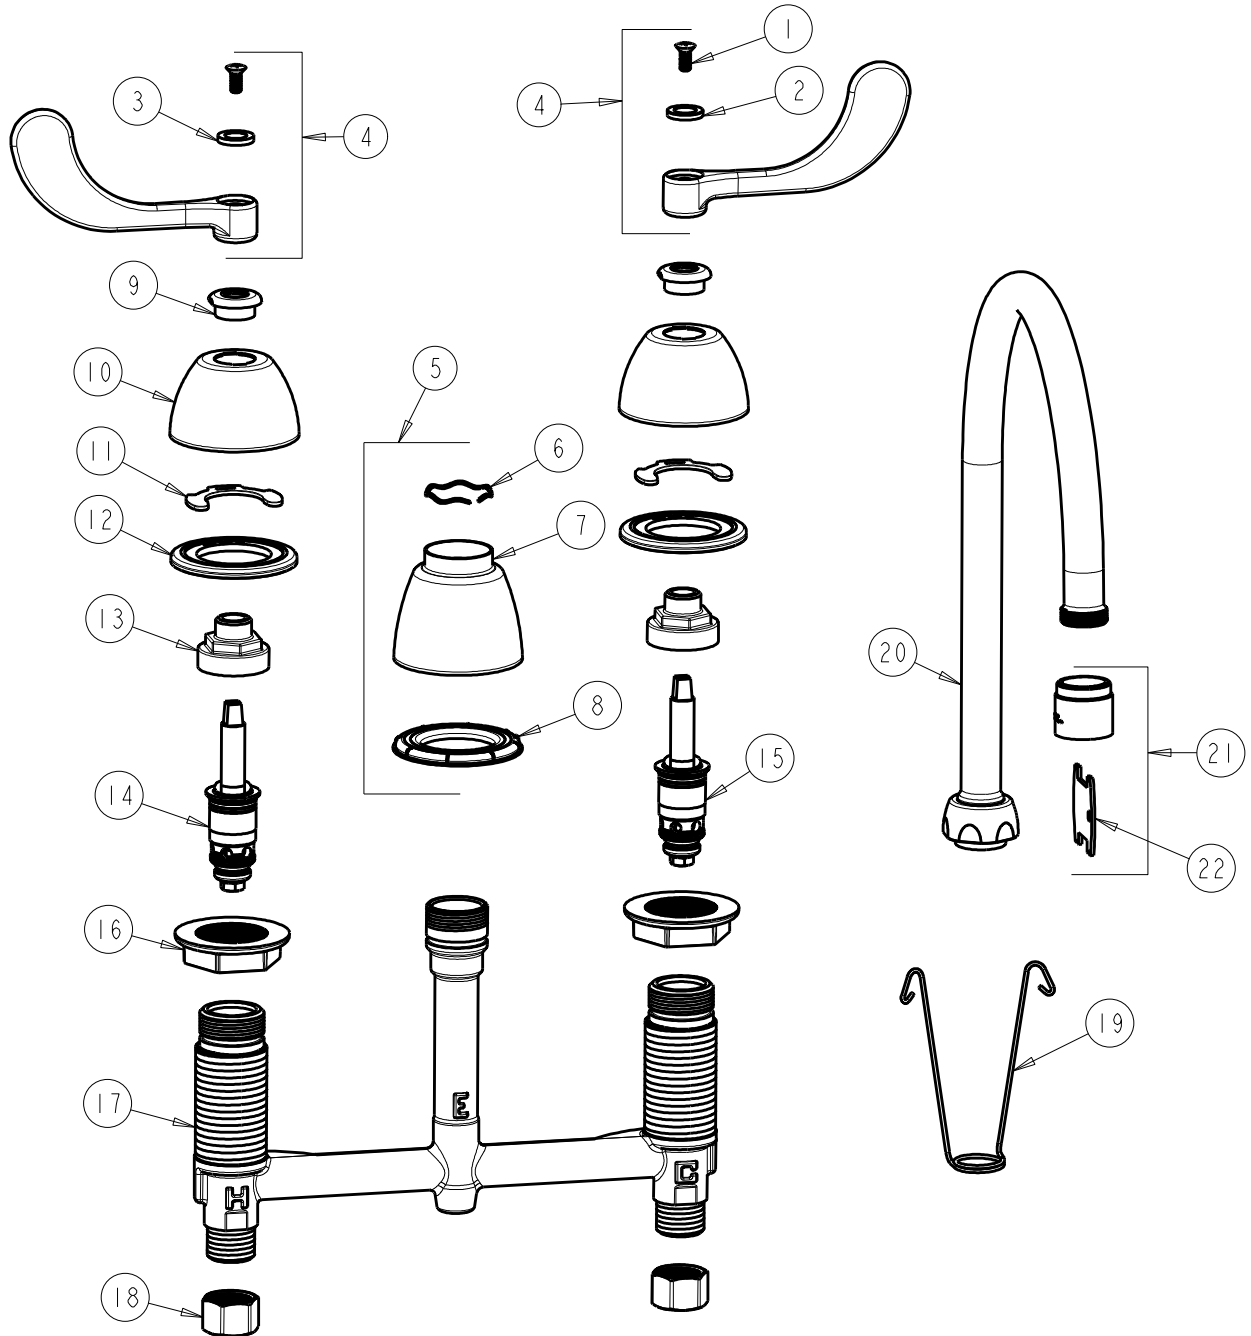

CHICAGO FAUCETS
a Geberit company

2100 South Clearwater Drive
Des Plaines, IL 60018
Phone: 847-803-5000
Fax: 847-803-5454
www.chicagofaucets.com

REPAIR PARTS

FITTING NO.

201-AGN8AE2805-5-317ABCP

SUBMITTED MODEL NO.

BY: SID DATE: 05-06-09

CHK: REV: 04-18-12

ITEM NO.

FOR TECHNICAL ASSISTANCE
1-800-TEC-TRUE (1-800-832-8783)

ITEM	PART NO.	DESCRIPTION	ITEM	PART NO.	DESCRIPTION
1	420-010JKRCF	SCREW, 10-32 UNC PH 1/2	12	888-026JKNF	WASHER, SEALING
2	633-123JKNF	INDEX BUTTON (BLUE)	13	274-014JKRBF	NUT, CAP
3	633-023JKNF	INDEX BUTTON (RED)	14	377-XTLHJKABNF	LH QUATURN CARTRIDGE
4	317-PRJKCP	HANDLE, 4" WRISTBLADE (PAIR)	15	377-XTRHJKABNF	RH QUATURN CARTRIDGE
5	785-400JKCP	SPOUT ESCUTCHEON KIT	16	250-004JKNF	LOCKNUT
6	50-038JKNF	WAVE WASHER	17	—	BODY, VALVE
7	785-400JKCP	ESCUTCHEON, SPOUT BASE	18	49-005JKRBF	COUPLING NUT
8	888-027JKNF	SPOUT ESCUTCHEON WASHER	19	200-008JKNF	HANGER
9	422-113JKCP	ESCUTCHEON NUT	20	GN8AJKCP	SPOUT
10	250-082JKCP	ESCUTCHEON	21	E2805-5JKCP	VANDAL RESISTANT SPRAY OUTLET
11	200-009JKNF	CLIP, RETAIN	22	3-024JKRCF	KEY, VP