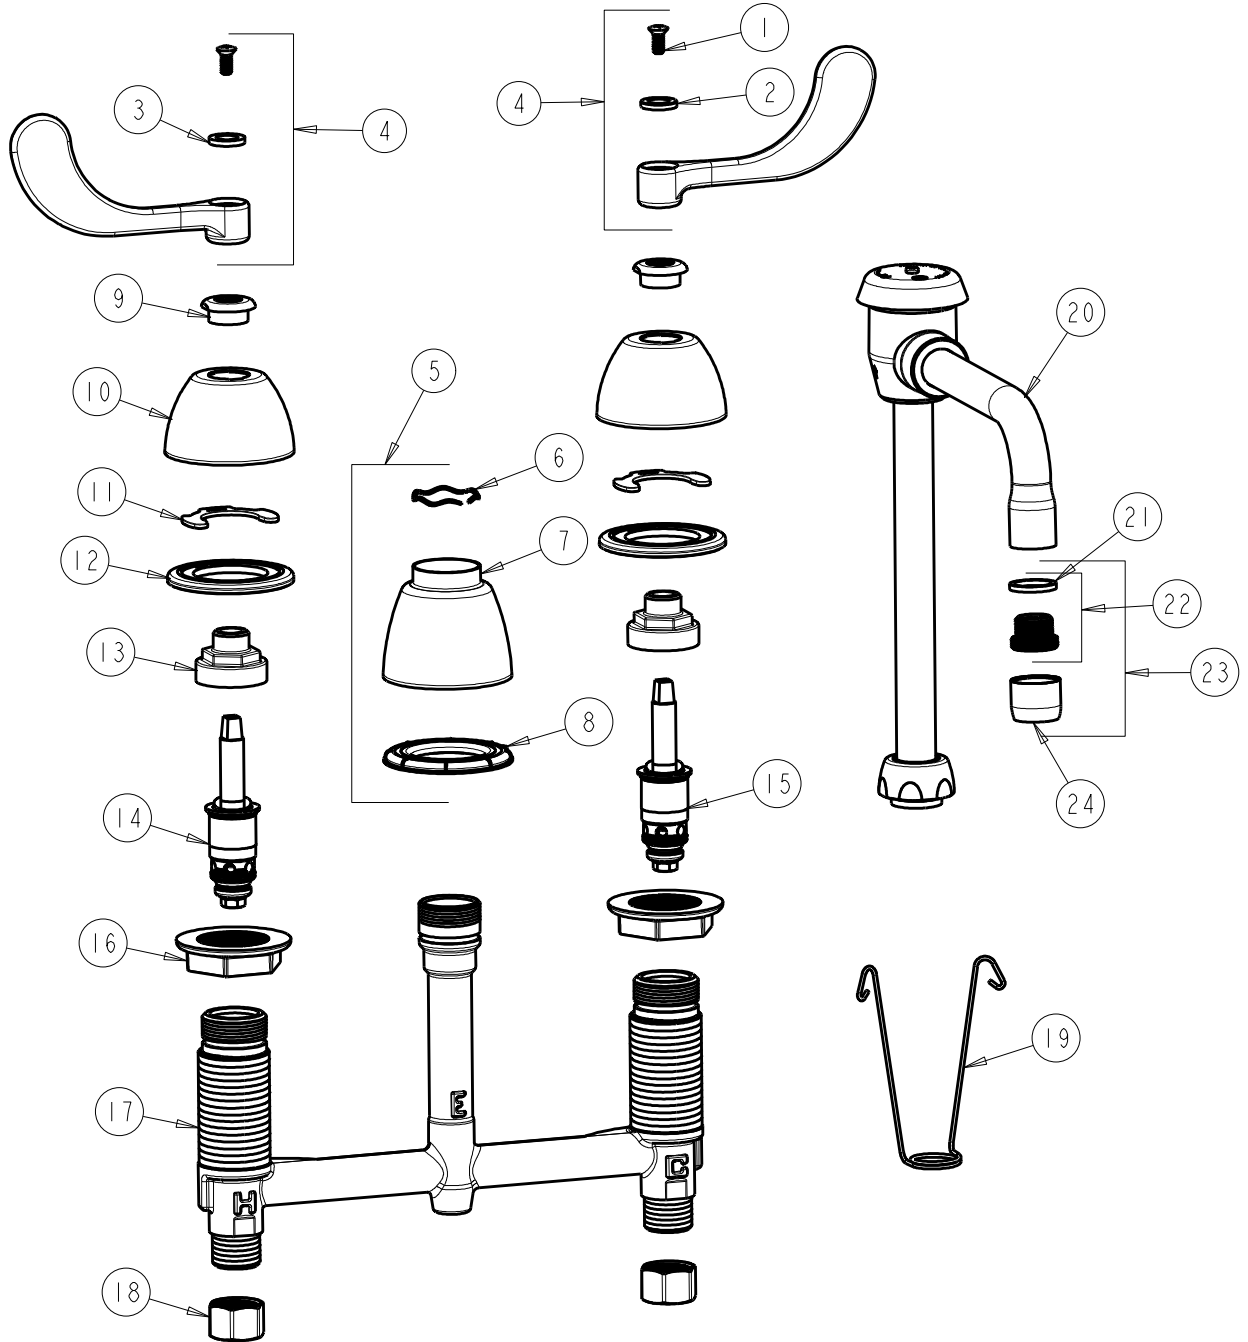

CHICAGO FAUCETS
a Geberit company

2100 South Clearwater Drive
Des Plaines, IL 60018
Phone: 847-803-5000
Fax: 847-803-5454
www.chicagofaucets.com

REPAIR PARTS

FITTING NO.

201-AGN2BVBE3-2-317CP

SUBMITTED MODEL NO.

ITEM NO.

FOR TECHNICAL ASSISTANCE
1-800-TEC-TRUE (1-800-832-8783)

BY: SID DATE: 06-18-09
CHK: REV: 04-23-12

ITEM	PART NO.	DESCRIPTION	ITEM	PART NO.	DESCRIPTION
1	420-010JKRCF	SCREW, 10-32 UNC PH 1/2	13	274-014JKRBF	NUT, CAP
2	633-123JKNF	INDEX BUTTON (BLUE)	14	377-XTLHJKNF	LH QUATURN CARTRIDGE
3	633-023JKNF	INDEX BUTTON (RED)	15	377-XTRHJKNF	RH QUATURN CARTRIDGE
4	317-PRJKCP	HANDLE, 4" WRISTBLADE (PAIR)	16	250-004JKNF	LOCKNUT
5	785-400JKCP	SPOUT ESCUTCHEON KIT	17	—	BODY, VALVE
6	50-038JKNF	WAVE WASHER	18	49-005JKRBF	COUPLING NUT
7	785-400JKCP	ESCUTCHEON, SPOUT BASE	19	200-008JKNF	HANGER
8	888-027JKNF	SPOUT ESCUTCHEON WASHER	20	GN2BVBJKCP	VACUUM BREAKER SWING SPOUT
9	422-113JKCP	ESCUTCHEON NUT	21	229-003JKNF	WASHER
10	250-082JKCP	ESCUTCHEON	22	K2JKRCF	ADAPTER w/WASHER
11	200-009JKNF	CLIP, RETAIN	23	E3-2JKCP	SOFTFLO AERATOR WITH ADAPTER
12	888-026JKNF	WASHER, SEALING	24	E3JKCP	SOFTFLO AERATOR 2.2 GPM