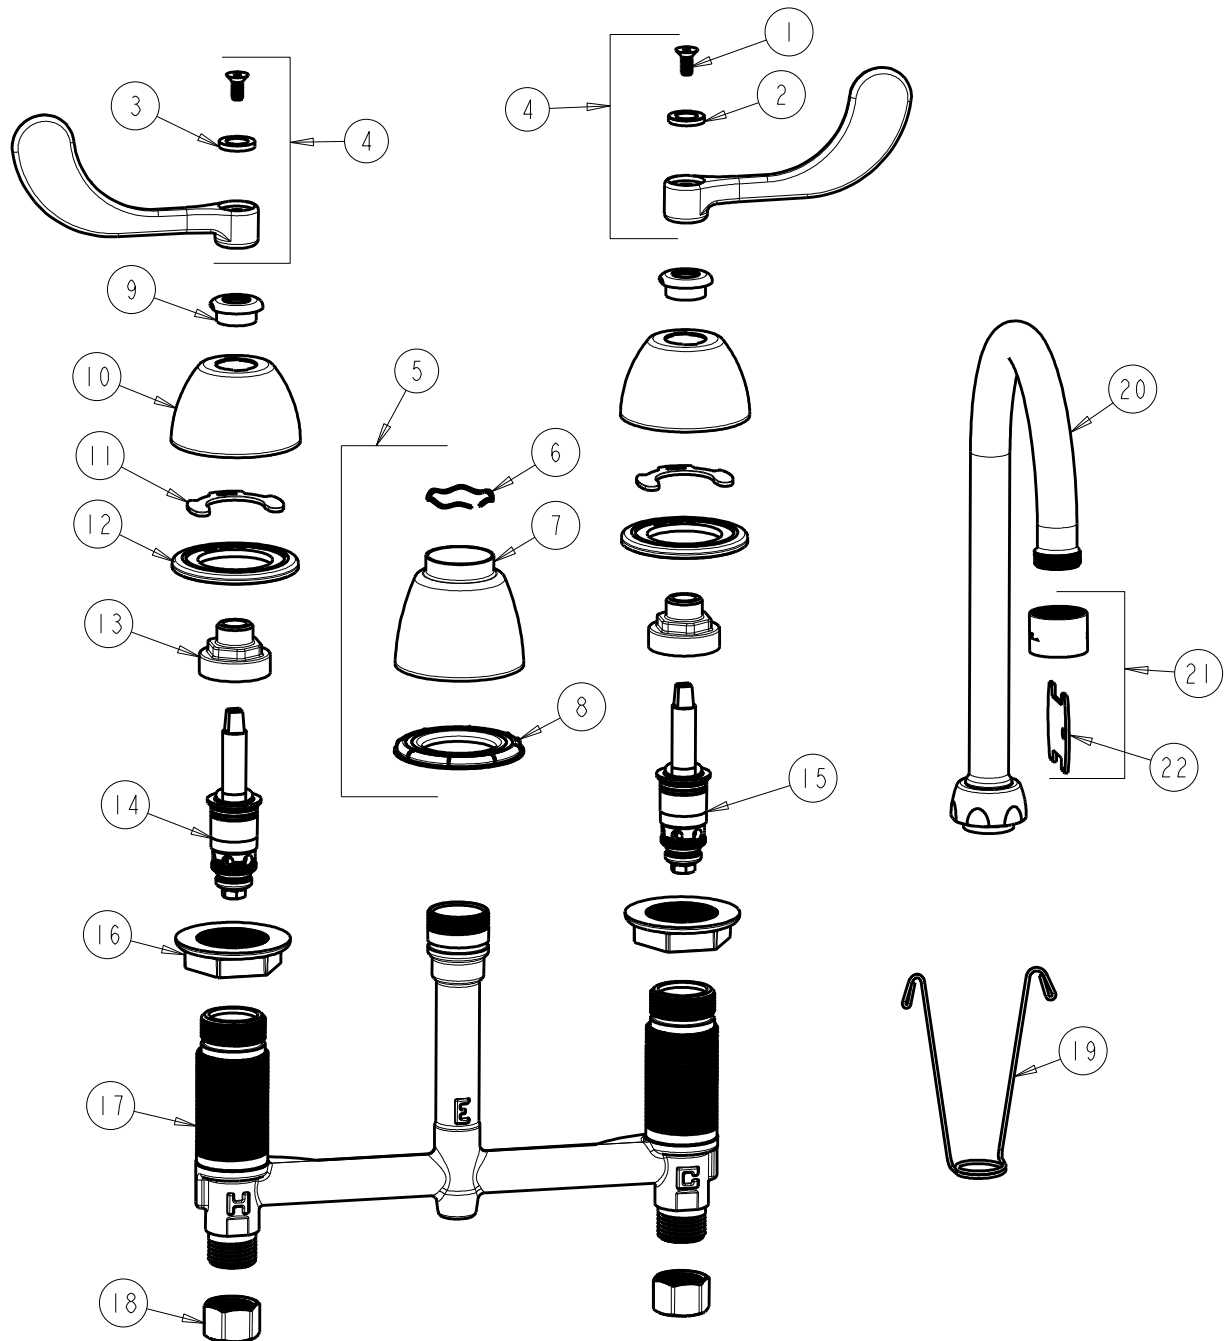

**CHICAGO FAUCETS**  
a Geberit company

2100 South Clearwater Drive  
Des Plaines, IL 60018  
Phone: 847-803-5000  
Fax: 847-803-5454  
www.chicagofaucets.com

**REPAIR PARTS**

FITTING NO.

201-AGN2AE35V317AB

SUBMITTED MODEL NO.

ITEM NO.

BY: SID DATE: 05-13-16

CHK: *JK* REV:

**FOR TECHNICAL ASSISTANCE**  
1-800-TEC-TRUE (1-800-832-8783)

ITEM	PART NO.	DESCRIPTION	ITEM	PART NO.	DESCRIPTION
1	420-020JKNF	SCREW, 1/8 FLAT HEX HEAD X 1/2	12	888-026JKNF	WASHER, SEALING
2	633-123JKNF	INDEX BUTTON (BLUE)	13	274-014JKRBF	NUT, CAP
3	633-023JKNF	INDEX BUTTON (RED)	14	377-XTLHJKABNF	LH QUATURN CARTRIDGE
4	317-PRJKCP	HANDLE, 4" WRISTBLADE (PAIR)	15	377-XTRHJKABNF	RH QUATURN CARTRIDGE
5	785-400JKCP	KIT, SPOUT ESCUTCHEON	16	250-004JKNF	LOCKNUT
6	50-038JKNF	WAVE WASHER	17	-----	BODY, VALVE
7	785-400JKCP	ESCUTCHEON, SPOUT BASE	18	49-005JKRBF	COUPLING NUT
8	888-027JKNF	SPOUT ESCUTCHEON WASHER	19	200-008JKNF	HANGER
9	422-113JKCP	ESCUTCHEON NUT	20	GN2AJKABCP	SPOUT, GN SPOUT 5-1/4" C-C
10	250-082JKCP	ESCUTCHEON	21	E35VPJKABCP	OUTLET VP, AERATOR 1.5 GPM
11	200-009JKNF	CLIP, RETAIN	22	3-024JKRCF	KEY, VP