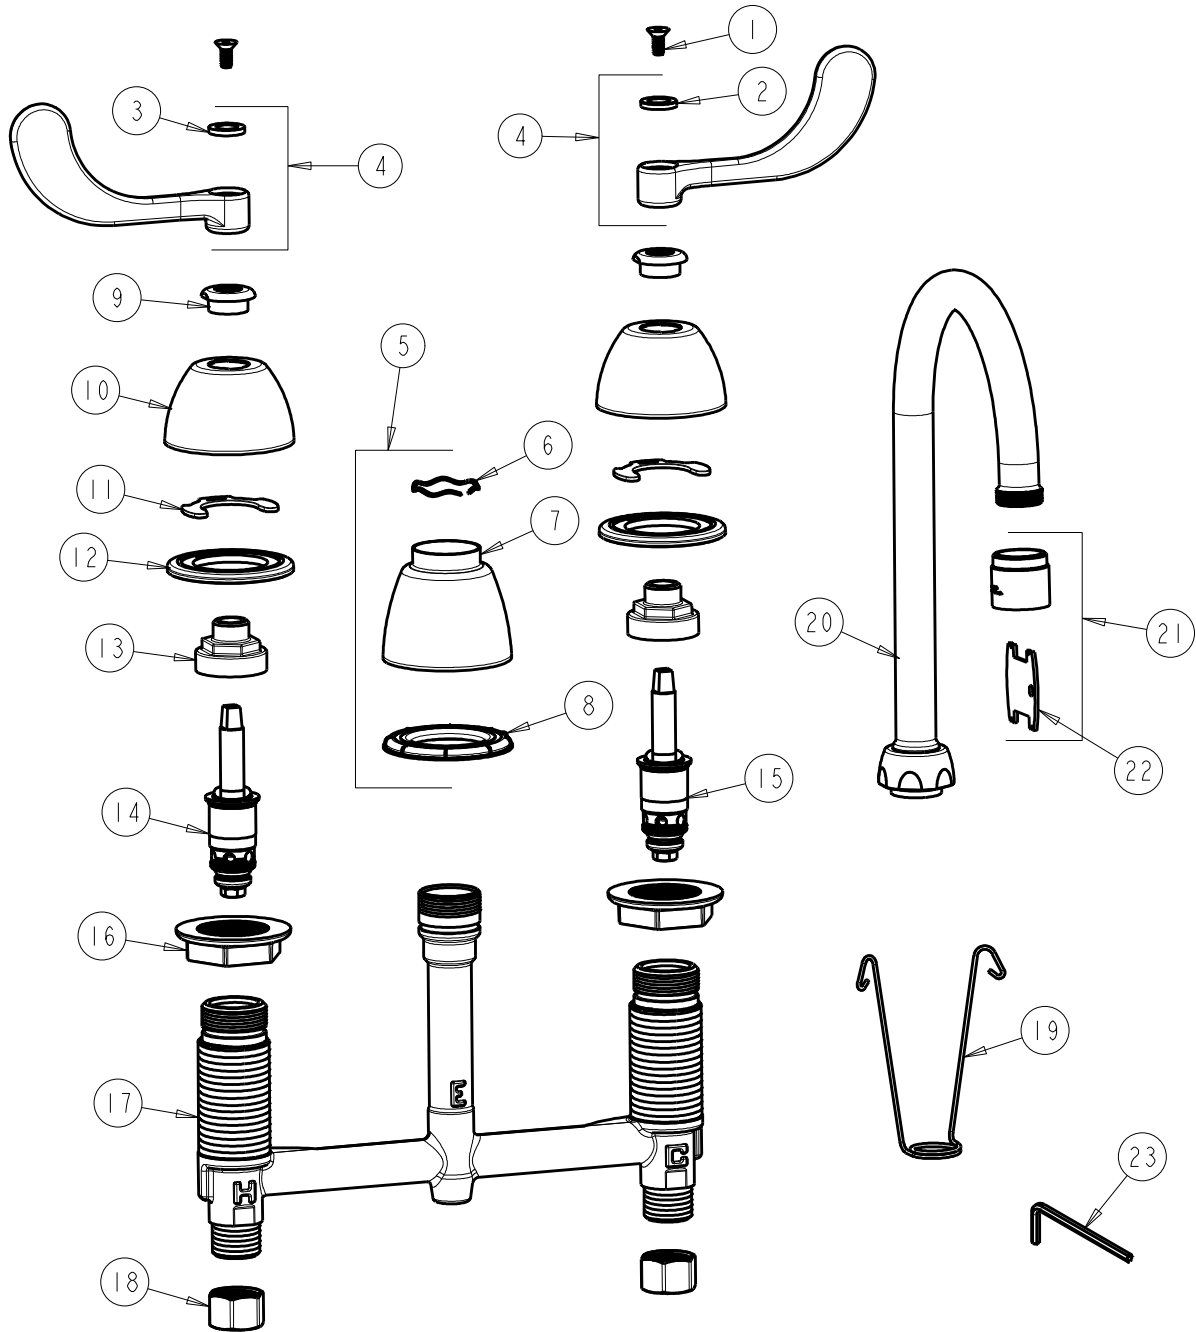

CHICAGO FAUCETS
a Geberit company

2100 South Clearwater Drive
Des Plaines, IL 60018
Phone: 847-803-5000
Fax: 847-803-5454
www.chicagofaucets.com

REPAIR PARTS

FITTING NO.

201-AGN2AE3-317VPCCP

SUBMITTED MODEL NO.

BY: SID DATE: 06-18-09

CHK: REV: 04-23-12

ITEM NO.

FOR TECHNICAL ASSISTANCE
1-800-TEC-TRUE (1-800-832-8783)

ITEM	PART NO.	DESCRIPTION	ITEM	PART NO.	DESCRIPTION
1	420-020JKNF	SCREW, 1/8 FLAT HEX HEAD X 1/2	13	274-014JKRBF	NUT, CAP
2	633-123JKNF	INDEX BUTTON (BLUE)	14	377-XTLHJKNF	LH QUATURN CARTRIDGE
3	633-023JKNF	INDEX BUTTON (RED)	15	377-XTRHJKNF	RH QUATURN CARTRIDGE
4	317-PRJKCP	HANDLE, 4" WRISTBLADE (PAIR)	16	250-004JKNF	LOCKNUT
5	785-400JKCP	SPOUT ESCUTCHEON KIT	17	—	BODY, VALVE
6	50-038JKNF	WAVE WASHER	18	49-005JKRBF	COUPLING NUT
7	785-400JKCP	ESCUTCHEON, SPOUT BASE	19	200-008JKNF	HANGER
8	888-027JKNF	SPOUT ESCUTCHEON WASHER	20	GN2AJKCP	SPOUT
9	422-113JKCP	ESCUTCHEON NUT	21	E3VPJKCP	VP SOFTFLO AERATOR 2.2 GPM
10	250-082JKCP	ESCUTCHEON	22	3-024JKRCF	KEY, VP
11	200-009JKNF	CLIP, RETAIN	23	420-022JKNF	WRENCH, VP 1/8 HEX
12	888-026JKNF	WASHER, SEALING			