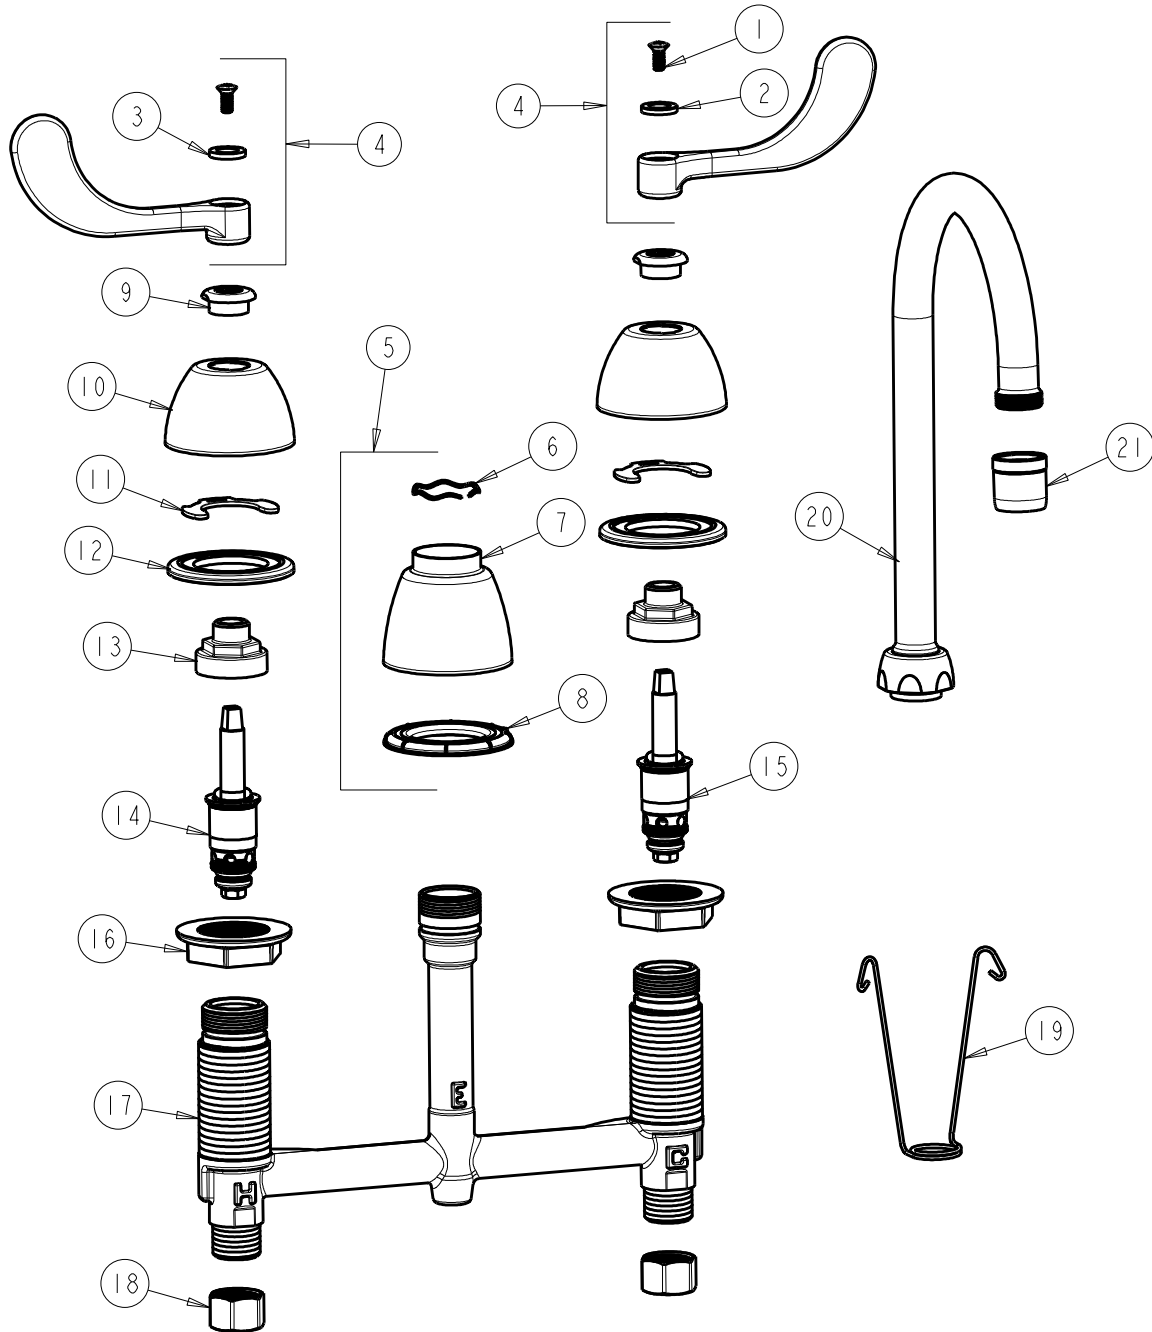

CHICAGO FAUCETS
a Geberit company

2100 South Clearwater Drive
Des Plaines, IL 60018
Phone: 847-803-5000
Fax: 847-803-5454
www.chicagofaucets.com

REPAIR PARTS

FITTING NO.

201-AGN2AE29-317CP

SUBMITTED MODEL NO.

BY: SID DATE: 03-19-09

CHK: REV: 04-23-12

ITEM NO.

FOR TECHNICAL ASSISTANCE
1-800-TEC-TRUE (1-800-832-8783)

ITEM	PART NO.	DESCRIPTION	ITEM	PART NO.	DESCRIPTION
1	420-010JKRCF	SCREW, 10-32 UNC PH 1/2	12	888-026JKNF	WASHER, SEALING
2	633-123JKNF	INDEX BUTTON (BLUE)	13	274-014JKRBF	NUT, CAP
3	633-023JKNF	INDEX BUTTON (RED)	14	377-XTLHJKNF	LH QUATURN CARTRIDGE
4	317-PRJKCP	HANDLE, 4" WRISTBLADE (PAIR)	15	377-XTRHJKNF	RH QUATURN CARTRIDGE
5	785-400JKCP	SPOUT ESCUTCHEON KIT	16	250-004JKNF	LOCKNUT
6	50-038JKNF	WAVE WASHER	17	---	BODY, VALVE
7	785-400JKCP	ESCUTCHEON, SPOUT BASE	18	49-005JKRBF	COUPLING NUT
8	888-027JKNF	SPOUT ESCUTCHEON WASHER	19	200-008JKNF	HANGER
9	422-113JKCP	ESCUTCHEON NUT	20	GN2AJKCP	SPOUT
10	250-082JKCP	ESCUTCHEON	21	E29JKCP	LAM-A-FLO OUTLET
11	200-009JKNF	CLIP, RETAIN			