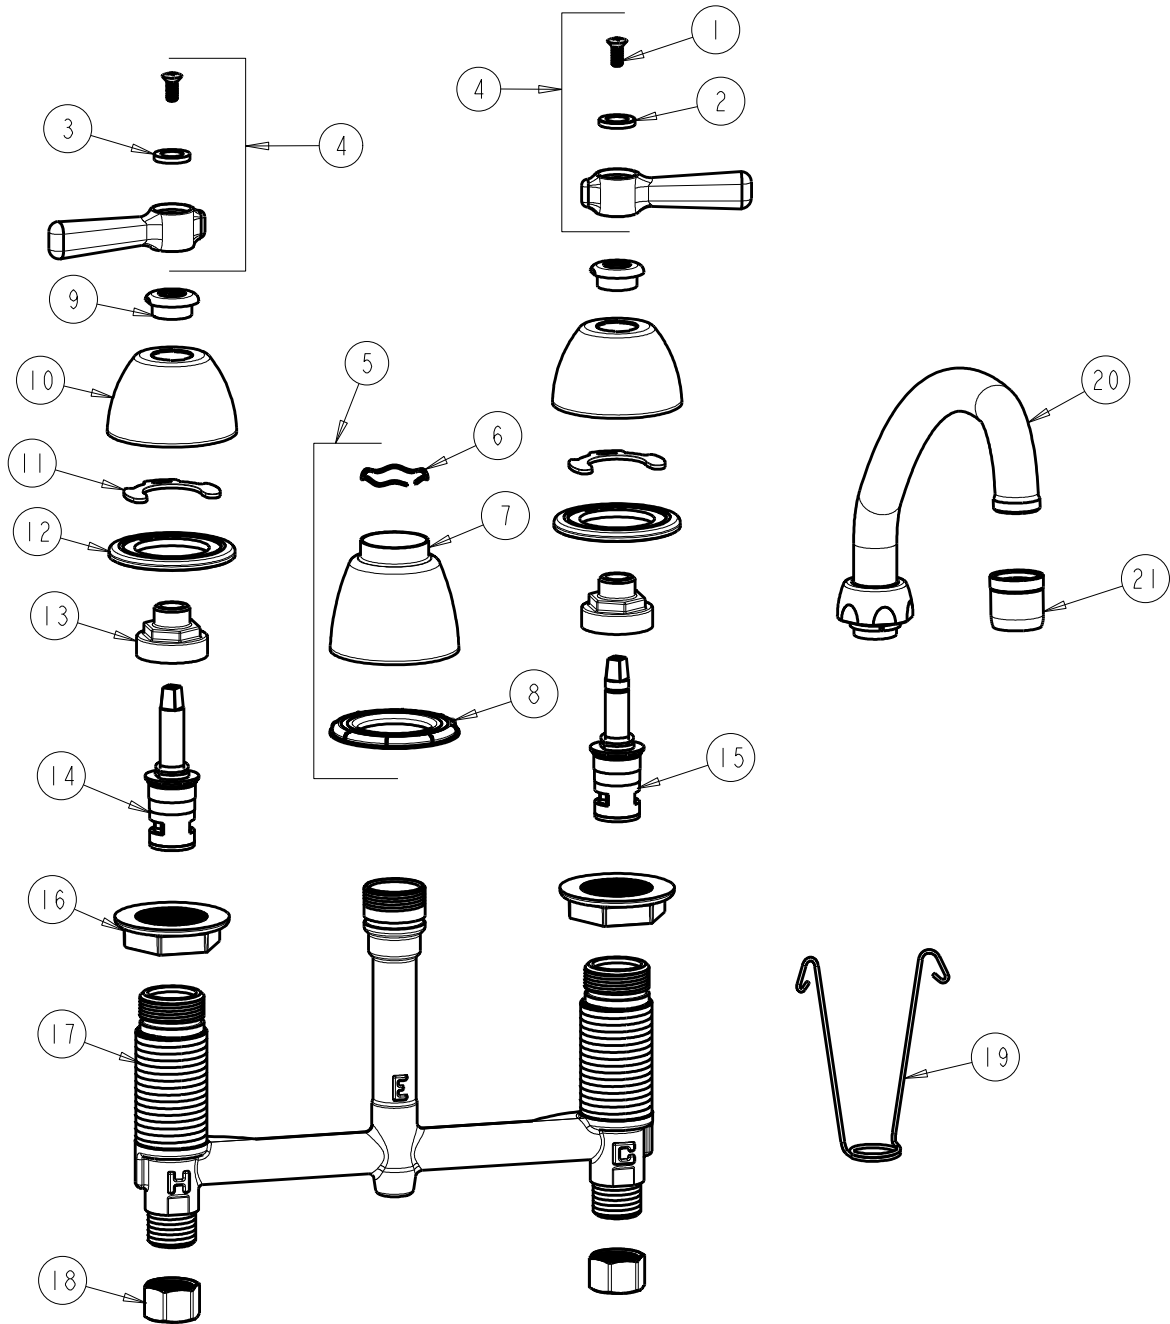

CHICAGO FAUCETS
a Geberit company

2100 South Clearwater Drive
Des Plaines, IL 60018
Phone: 847-803-5000
Fax: 847-803-5454
www.chicagofaucets.com

REPAIR PARTS

FITTING NO.

201-AE29XKCP

SUBMITTED MODEL NO.

ITEM NO.

FOR TECHNICAL ASSISTANCE
1-800-TEC-TRUE (1-800-832-8783)

BY: SID DATE: 06-12-09
CHK: REV: 04-17-12

ITEM	PART NO.	DESCRIPTION	ITEM	PART NO.	DESCRIPTION
1	420-010JKRCF	SCREW, 10-32 UNC PH 1/2	12	888-026JKNF	WASHER, SEALING
2	633-123JKNF	INDEX BUTTON (BLUE)	13	274-014JKRBF	NUT, CAP
3	633-023JKNF	INDEX BUTTON (RED)	14	377-XKLHJKNF	LH CERAMIC CARTRIDGE 1/4
4	369-PRJKCP	LEVER HANDLE ASSEMBLY (PAIR)	15	377-XKRHJKNF	RH CERAMIC CARTRIDGE 1/4
5	785-400JKCP	SPOUT ESCUTCHEON KIT	16	250-004JKNF	LOCKNUT
6	50-038JKNF	WAVE WASHER	17	-----	BODY, VALVE
7	785-400JKCP	ESCUTCHEON, SPOUT BASE	18	49-005JKRBF	COUPLING NUT
8	888-027JKNF	SPOUT ESCUTCHEON WASHER	19	200-008JKNF	HANGER
9	422-113JKCP	ESCUTCHEON NUT	20	L9LESSE3JKCP	SPOUT
10	250-082JKCP	ESCUTCHEON	21	E29JKCP	LAM-A-FLO OUTLET
11	200-009JKNF	CLIP, RETAIN			