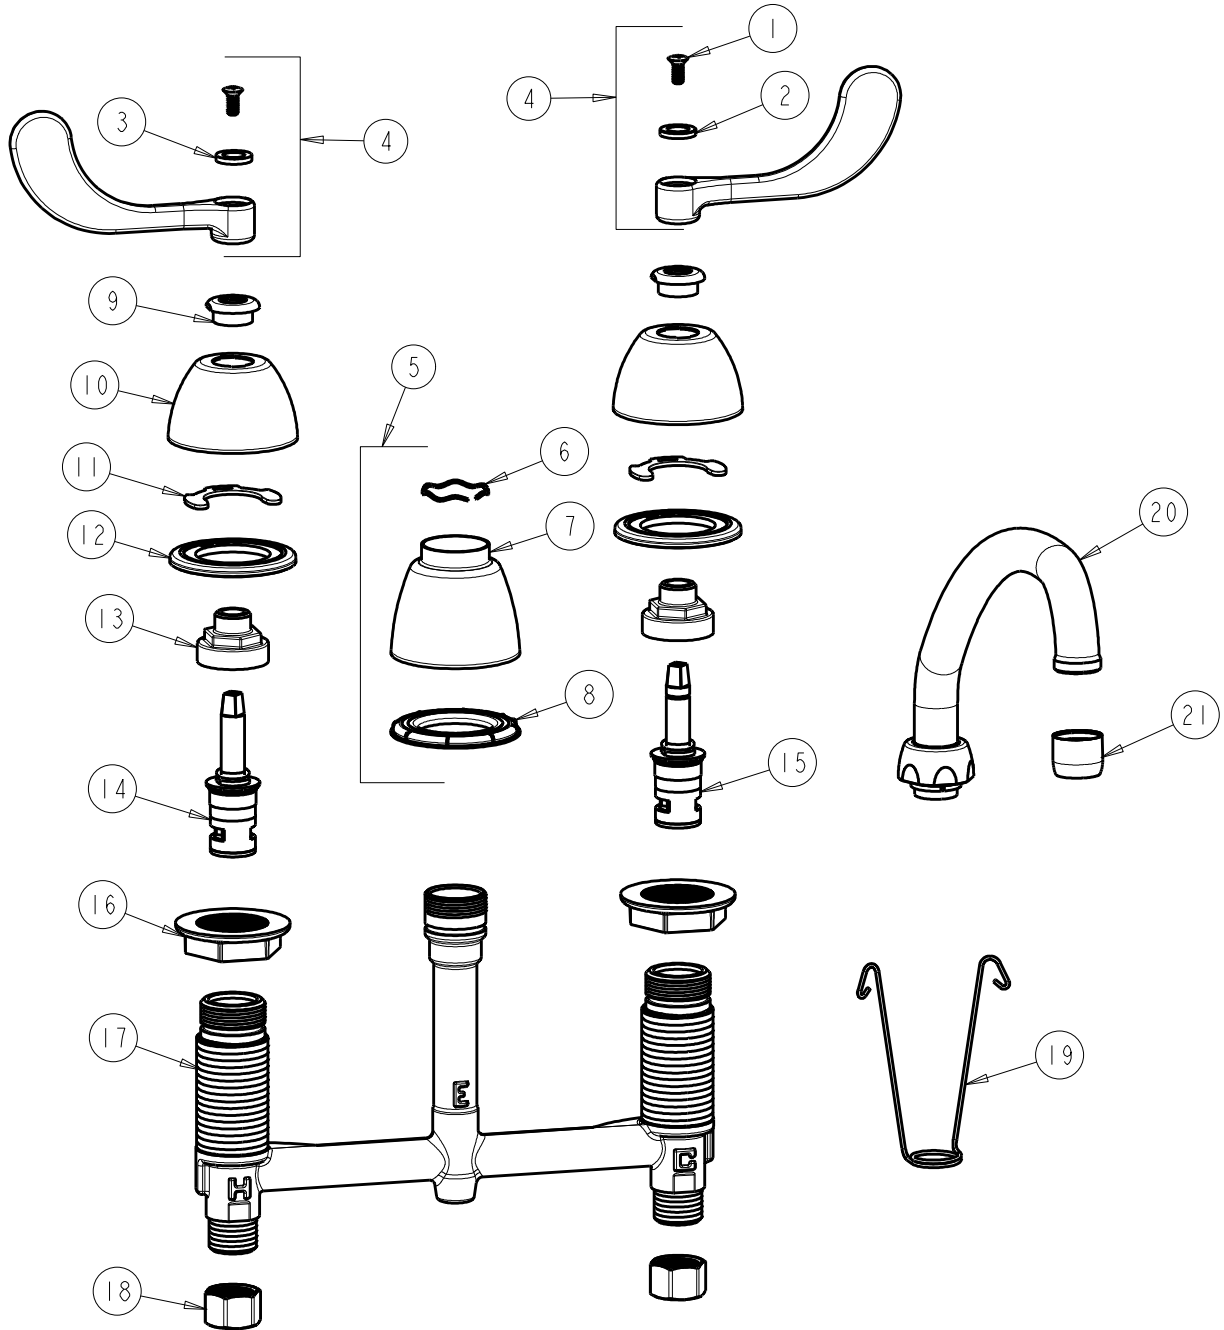

CHICAGO FAUCETS
a Geberit company

2100 South Clearwater Drive
Des Plaines, IL 60018
Phone: 847-803-5000
Fax: 847-803-5454
www.chicagofaucets.com

REPAIR PARTS

FITTING NO.

201-A317XKCP

SUBMITTED MODEL NO.

ITEM NO.

FOR TECHNICAL ASSISTANCE
1-800-TEC-TRUE (1-800-832-8783)

BY: SID DATE: 09-24-02
CHK: REV: 04-17-12

ITEM	PART NO.	DESCRIPTION	ITEM	PART NO.	DESCRIPTION
1	420-010JKRCF	SCREW, 10-32 UNC PH 1/2	12	888-026JKNF	WASHER, SEALING
2	633-123JKNF	INDEX BUTTON (BLUE)	13	274-014JKRBF	NUT, CAP
3	633-023JKNF	INDEX BUTTON (RED)	14	377-XKLHJKNF	LH CERAMIC CARTRIDGE 1/4
4	317-PRJKCP	HANDLE, 4" WRISTBLADE (PAIR)	15	377-XKRHJKNF	RH CERAMIC CARTRIDGE 1/4
5	785-400JKCP	SPOUT ESCUTCHEON KIT	16	250-004JKNF	LOCKNUT
6	50-038JKNF	WAVE WASHER	17	---	BODY, VALVE
7	785-400JKCP	ESCUTCHEON, SPOUT BASE	18	49-005JKRBF	COUPLING NUT
8	888-027JKNF	SPOUT ESCUTCHEON WASHER	19	200-008JKNF	HANGER
9	422-113JKCP	ESCUTCHEON NUT	20	L9LESSE3JKCP	SPOUT
10	250-082JKCP	ESCUTCHEON	21	E3JKCP	SOFTFLO AERATOR 2.2 GPM
11	200-009JKNF	CLIP, RETAIN			