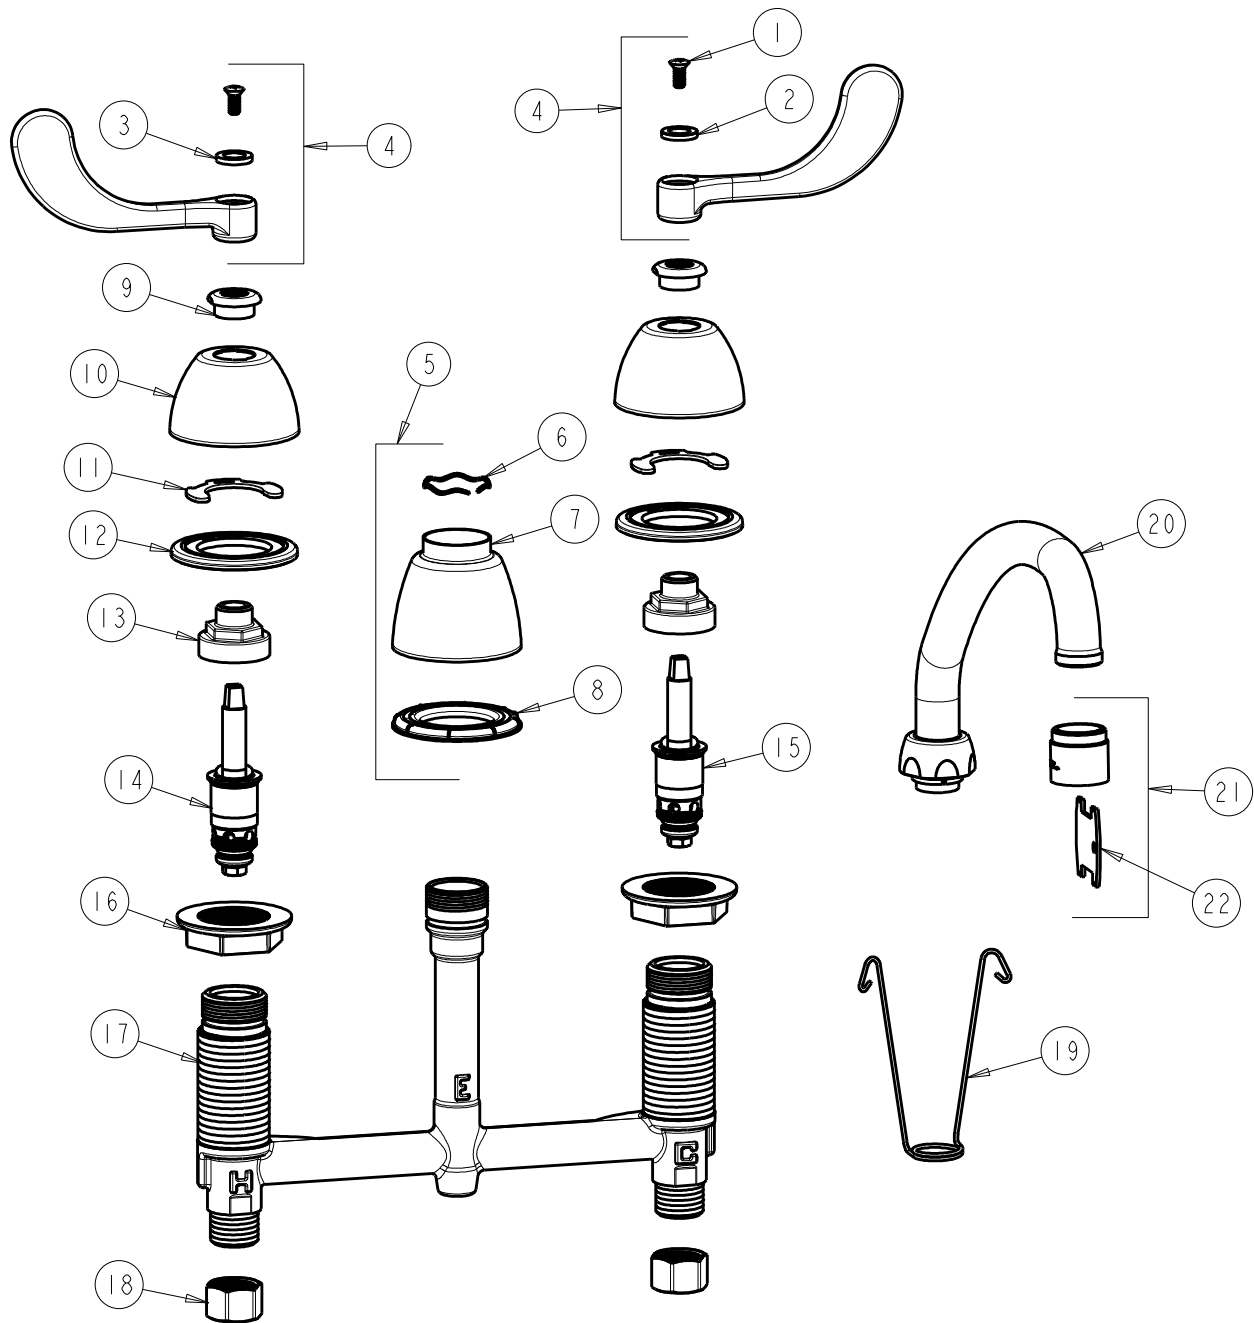

CHICAGO FAUCETS
a Geberit company

2100 South Clearwater Drive
Des Plaines, IL 60018
Phone: 847-803-5000
Fax: 847-803-5454
www.chicagofaucets.com

REPAIR PARTS

FITTING NO.

201-A317VPACP

SUBMITTED MODEL NO.

ITEM NO.

FOR TECHNICAL ASSISTANCE
1-800-TEC-TRUE (1-800-832-8783)

BY: SID DATE: 06-05-09

CHK: REV: 04-17-12

ITEM	PART NO.	DESCRIPTION	ITEM	PART NO.	DESCRIPTION
1	420-010JKRCF	SCREW, 10-32 UNC PH 1/2	12	888-026JKNF	WASHER, SEALING
2	633-123JKNF	INDEX BUTTON (BLUE)	13	274-014JKRBF	NUT, CAP
3	633-023JKNF	INDEX BUTTON (RED)	14	377-XTLHJKNF	LH QUATURN CARTRIDGE
4	317-PRJKCP	HANDLE, 4" WRISTBLADE (PAIR)	15	377-XTRHJKNF	RH QUATURN CARTRIDGE
5	785-400JKCP	SPOUT ESCUTCHEON KIT	16	250-004JKNF	LOCKNUT
6	50-038JKNF	WAVE WASHER	17	---	BODY, VALVE
7	785-400JKCP	ESCUTCHEON, SPOUT BASE	18	49-005JKRBF	COUPLING NUT
8	888-027JKNF	SPOUT ESCUTCHEON WASHER	19	200-008JKNF	HANGER
9	422-113JKCP	ESCUTCHEON NUT	20	L9LESSE3JKCP	SPOUT
10	250-082JKCP	ESCUTCHEON	21	E3VPJKCP	VP SOFTFLO AERATOR 2.2 GPM
11	200-009JKNF	CLIP, RETAIN	22	3-024JKRCF	KEY, VP