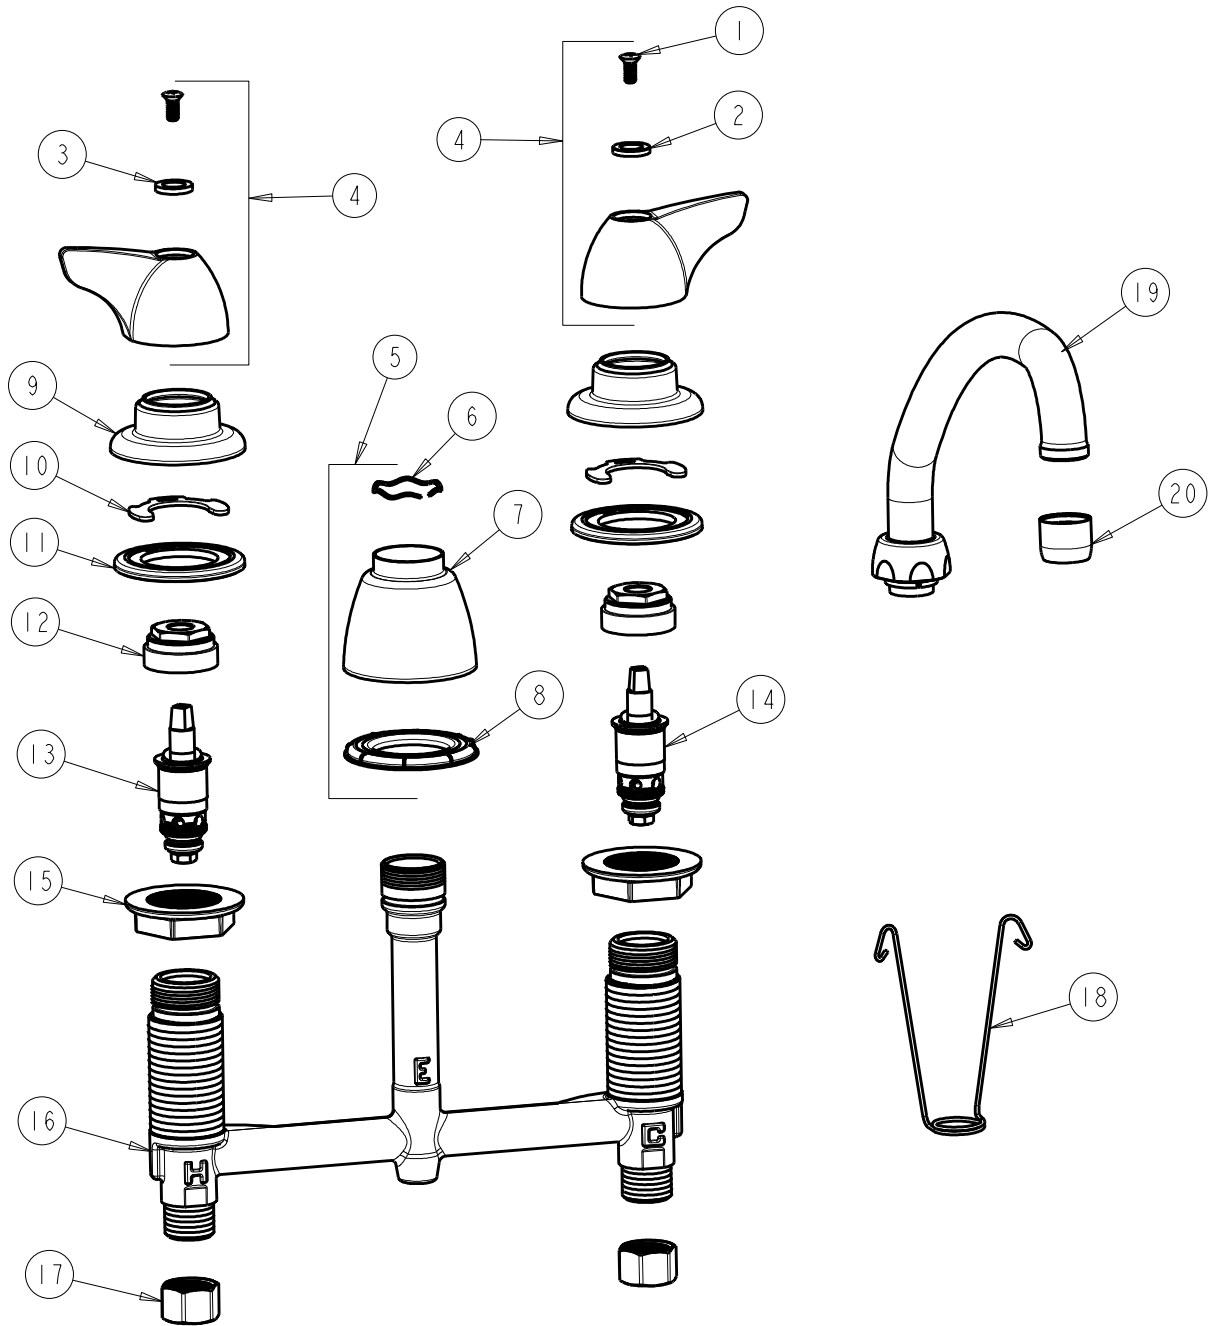

CHICAGO FAUCETS
a Geberit company

2100 South Clearwater Drive
Des Plaines, IL 60018
Phone: 847-803-5000
Fax: 847-803-5454
www.chicagofaucets.com

REPAIR PARTS

FITTING NO.

201-A1000CP

SUBMITTED MODEL NO.

ITEM NO.

FOR TECHNICAL ASSISTANCE
1-800-TEC-TRUE (1-800-832-8783)

BY: SID DATE: 06-27-11

CHK: REV: 04-12-12

ITEM	PART NO.	DESCRIPTION	ITEM	PART NO.	DESCRIPTION
1	420-010JKRCF	SCREW, 10-32 UNC PH 1/2	11	888-026JKNF	WASHER, SEALING
2	633-123JKNF	INDEX BUTTON (BLUE)	12	400-004JKRBF	NUT, CAP
3	633-023JKNF	INDEX BUTTON (RED)	13	1-100XTJKNF	QUATURN CARTRIDGE (LH)
4	1000-PRJKCP	WING HANDLE ASSEMBLY (PAIR)	14	1-099XTJKNF	QUATURN CARTRIDGE (RH)
5	785-400JKCP	SPOUT ESCUTCHEON KIT	15	250-004JKNF	LOCKNUT
6	50-038JKNF	WAVE WASHER	16	—	BODY, VALVE
7	785-400JKCP	ESCUTCHEON, SPOUT BASE	17	49-005JKRBF	COUPLING NUT
8	888-027JKNF	SPOUT ESCUTCHEON WASHER	18	200-008JKNF	HANGER
9	250-083JKCP	ESCUTCHEON	19	L9LESSE3JKCP	SPOUT
10	200-009JKNF	CLIP, RETAIN	20	E3JKCP	SOFTFLO AERATOR 2.2 GPM