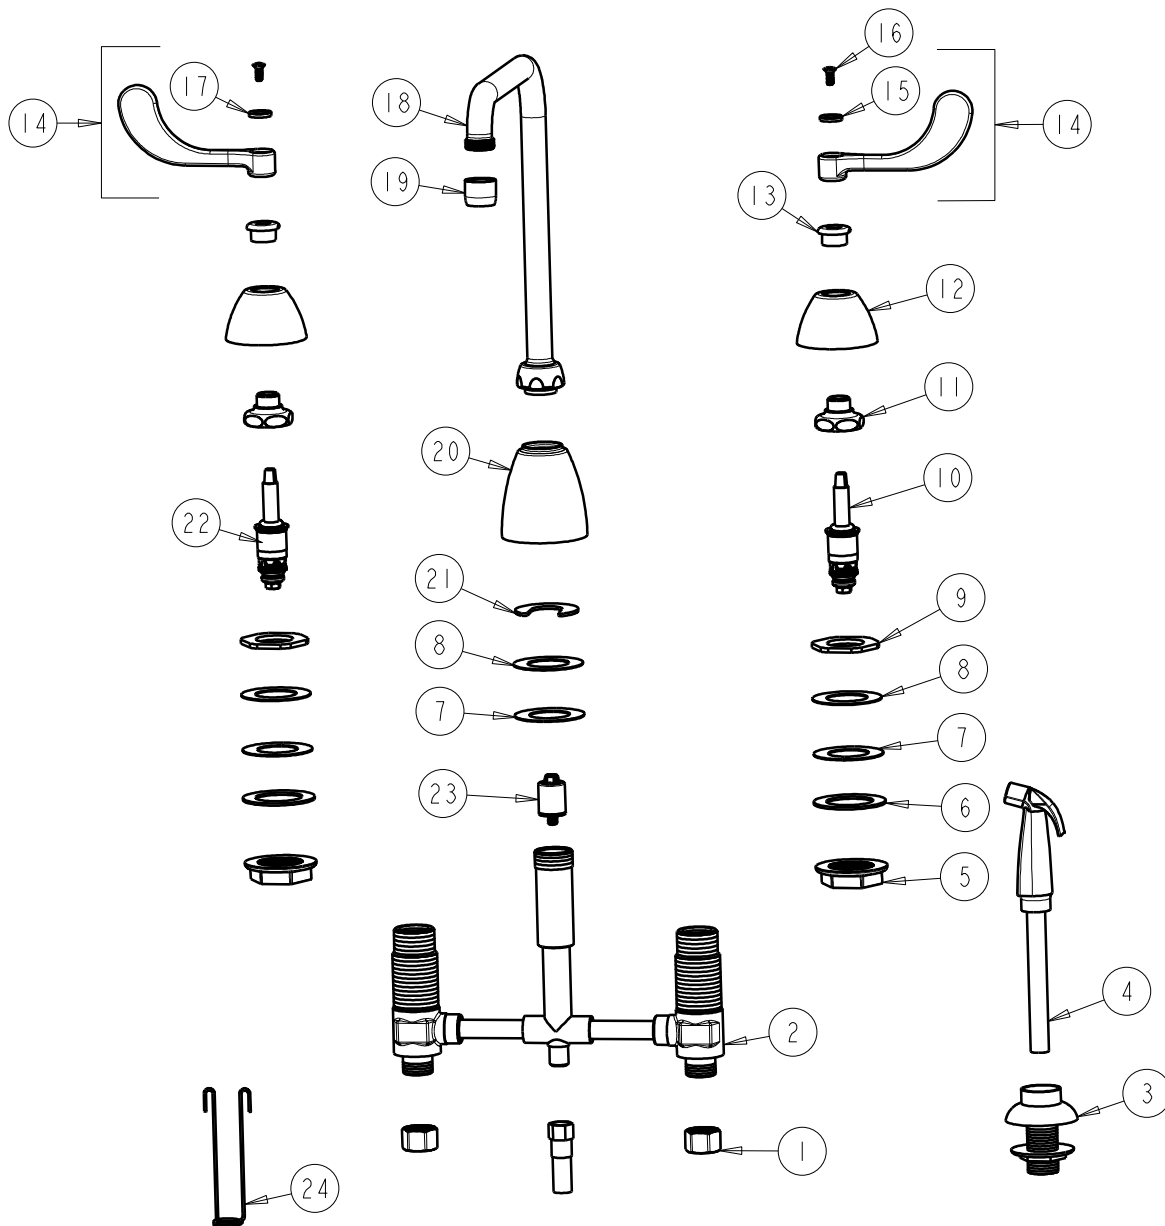

CHICAGO FAUCETS
a Geberit company

2100 South Clearwater Drive
Des Plaines, IL 60018
Phone: 847-803-5000
Fax: 847-803-5454
www.chicagofaucets.com

REPAIR PARTS

FITTING NO.

200-AHA8-317CP

SUBMITTED MODEL NO.

BY: JAR DATE: 09-23-02

CHK: *[Signature]* REV: 06-10-10

ITEM NO.

FOR TECHNICAL ASSISTANCE
1-800-TEC-TRUE (1-800-832-8783)

ITEM	PART NO.	DESCRIPTION	ITEM	PART NO.	DESCRIPTION
1	49-005JKRBF	COUPLING NUT	13	422-113JKCP	ESCUTCHEON NUT
2	—	VALVE BODY NOT SOLD SEPARATELY	14	317-PRJKCP	HANDLE, 4" WRISTBLADE (PAIR)
3	1103-014KJKNF	FLANGE ASSEMBLY (BLACK)	15	633-123JKNF	INDEX BUTTON (BLUE)
4	1103-009KJKNF	SPRAY AND HOSE ASSEMBLY	16	420-010JKRCF	SCREW, 10-32 UNC PH 1/2
5	250-004JKNF	LOCKNUT	17	633-023JKNF	INDEX BUTTON (RED)
6	55-010JKNF	STEEL WASHER	18	HA8AJKCP	HIGH ARCH SWING SPOUT
7	739-056JKNF	RUBBER WASHER	19	E3JKCP	SOFTFLO AERATOR OUTLET
8	888-006JKRBF	BRASS WASHER	20	890-259JKCP	SPOUT ESCUTCHEON
9	308-003JKRBF	LOCKNUT	21	200-006JKNF	C-WASHER
10	377-XTRHJKNF	RH QUATURN CARTRIDGE	22	377-XTLHJKNF	LH QUATURN CARTRIDGE
11	274-004JKRBF	CAP NUT	23	1103-006JKNF	DIVERTER VALVE
12	250-080JKCP	ESCUTCHEON	24	200-007JKNF	HANGER