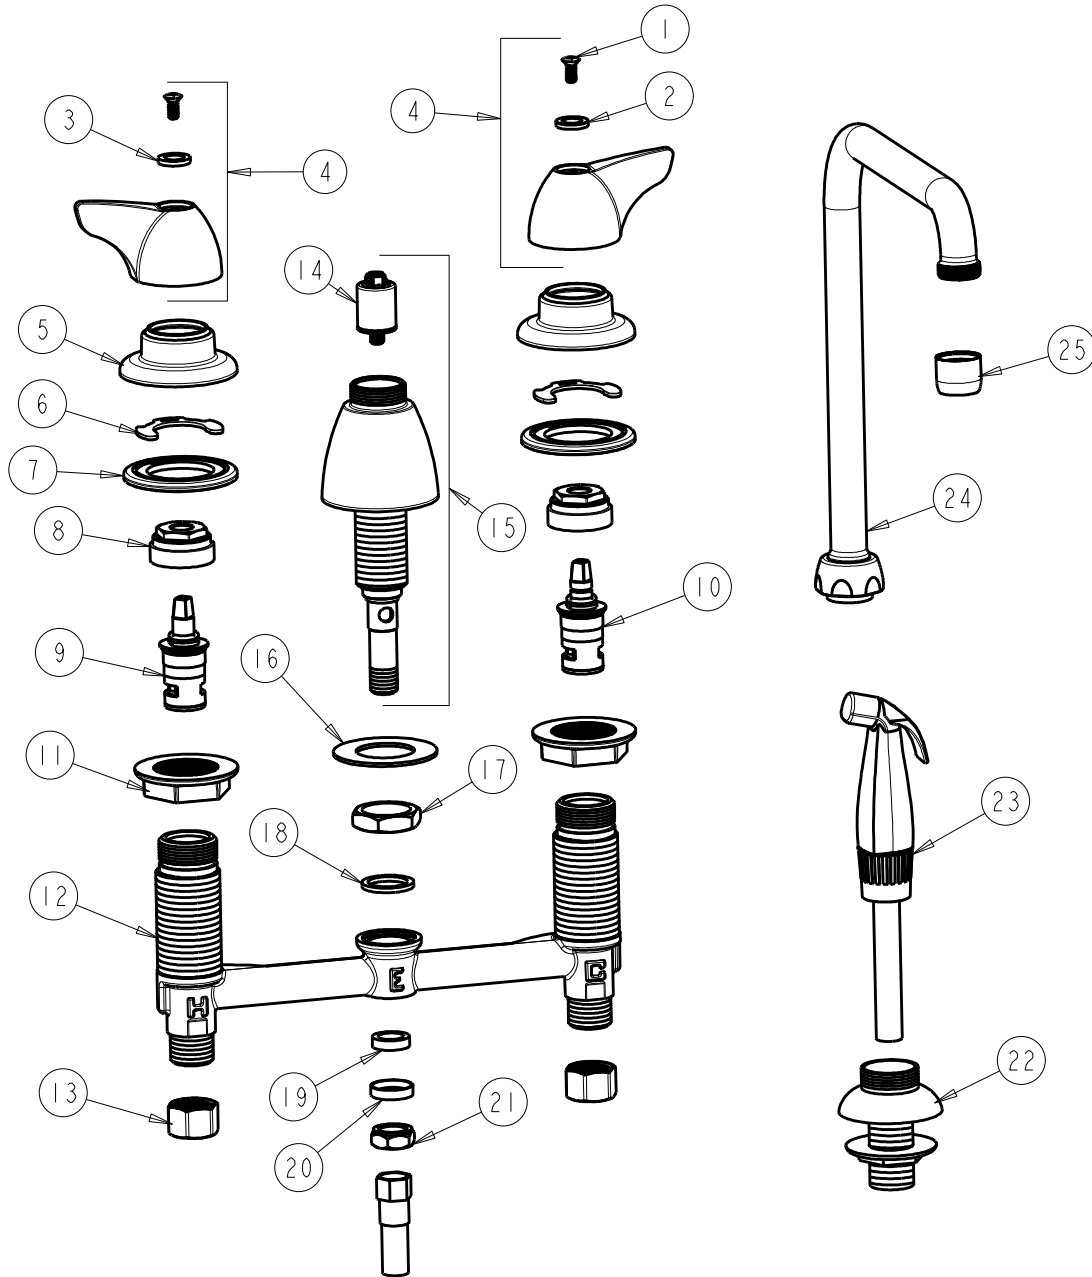

CHICAGO FAUCETS
a Geberit company

2100 South Clearwater Drive
Des Plaines, IL 60018
Phone: 847-803-5000
Fax: 847-803-5454
www.chicagofaucets.com

REPAIR PARTS

BY: SID DATE: 06-27-11
CHK: REV:

FITTING NO.

200-AHA8-1000XKCP

SUBMITTED MODEL NO.

ITEM NO.

FOR TECHNICAL ASSISTANCE
1-800-TEC-TRUE (1-800-832-8783)

ITEM	PART NO.	DESCRIPTION	ITEM	PART NO.	DESCRIPTION
1	420-010JKRCF	SCREW, 10-32 UNC PH 1/2	14	1103-006JKNF	DIVERTER VALVE
2	633-123JKNF	INDEX BUTTON (BLUE)	15	785-203KJKCP	SIDE SPRAY SPOUT BASE ASSEMBLY
3	633-023JKNF	INDEX BUTTON (RED)	16	50-014JKNF	STEEL WASHER
4	1000-PRJKCP	WING HANDLE ASSEMBLY (PAIR)	17	250-054JKRBF	LOCKNUT
5	250-083JKCP	ESCUTCHEON	18	250-200JKNF	GASKET
6	200-009JKNF	CLIP, RETAIN	19	1797-029JKNF	RUBBER WASHER
7	888-026JKNF	WASHER, SEALING	20	250-087JKRBF	RETAINER
8	400-004JKRBF	NUT, CAP	21	689-013JKRBF	LOCKNUT FOR LAVATORY FITTINGS
9	1-100XKJKNF	LH CERAMIC CARTRIDGE 1/4	22	1103-014KJKNF	FLANGE ASSEMBLY (BLACK)
10	1-099XKJKNF	RH CERAMIC CARTRIDGE 1/4	23	1103-009KJKNF	HOSE ASSEMBLY
11	250-004JKNF	LOCKNUT	24	HA8AJKCP	HIGH ARCH SWING SPOUT
12	----	BODY, VALVE	25	E3JKCP	SOFTFLO AERATOR OUTLET
13	49-005JKRBF	COUPLING NUT			