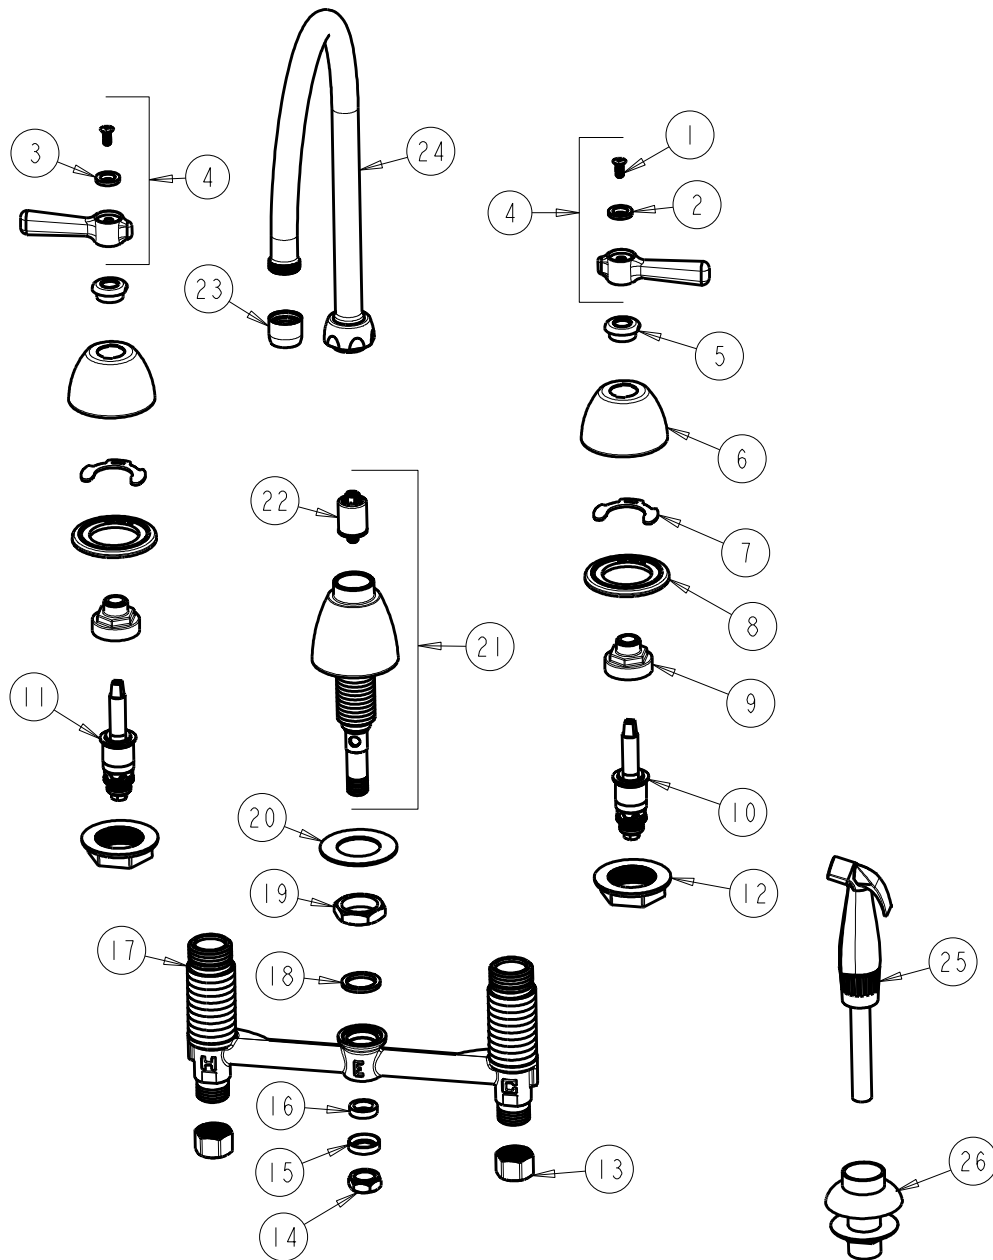

CHICAGO FAUCETS
a Geberit company

2100 South Clearwater Drive
Des Plaines, IL 60018
Phone: 847-803-5000
Fax: 847-803-5454
www.chicagofaucets.com

REPAIR PARTS

BY: JAR DATE: 01-11-06
CHK: REV: 07-12-11

FITTING NO.
200-AGN8AE3CP
SUBMITTED MODEL NO.

ITEM NO.

FOR TECHNICAL ASSISTANCE
1-800-TEC-TRUE (1-800-832-8783)

ITEM	PART NO.	DESCRIPTION	ITEM	PART NO.	DESCRIPTION
1	420-010JKRCF	SCREW, 10-32 UNC PH 1/2	14	689-013JKRBF	LOCKNUT FOR LAVATORY FITTINGS
2	633-123JKNF	INDEX BUTTON (BLUE)	15	250-087JKRBF	RETAINER
3	633-023JKNF	INDEX BUTTON (RED)	16	1797-029JKNF	RUBBER WASHER
4	369-PRJKCP	LEVER HANDLE ASSEMBLY (PAIR)	17	—	BODY, VALVE
5	422-113JKCP	ESCUTCHEON NUT	18	250-200JKNF	GASKET
6	250-082JKCP	ESCUTCHEON	19	250-054JKRBF	LOCKNUT
7	200-009JKNF	CLIP, RETAIN	20	50-014JKNF	STEEL WASHER
8	888-026JKNF	WASHER, SEALING	21	785-203JKKCP	SIDE SPRAY SPOUT BASE ASSEMBLY
9	274-014JKRBF	NUT, CAP	22	1103-006JKNF	DIVERTER VALVE
10	377-XTRHJKNF	RH QUATURN CARTRIDGE	23	E3JKCP	SOFTFLO AERATOR
11	377-XTLHJKNF	LH QUATURN CARTRIDGE	24	GN8AJKCP	FOR PARTS SEE GN8AJKCP
12	250-004JKNF	LOCKNUT	25	1103-009JKJNF	HOSE ASSEMBLY
13	49-005JKRBF	COUPLING NUT	26	1103-014KJKNF	FLANGE ASSEMBLY (BLACK)