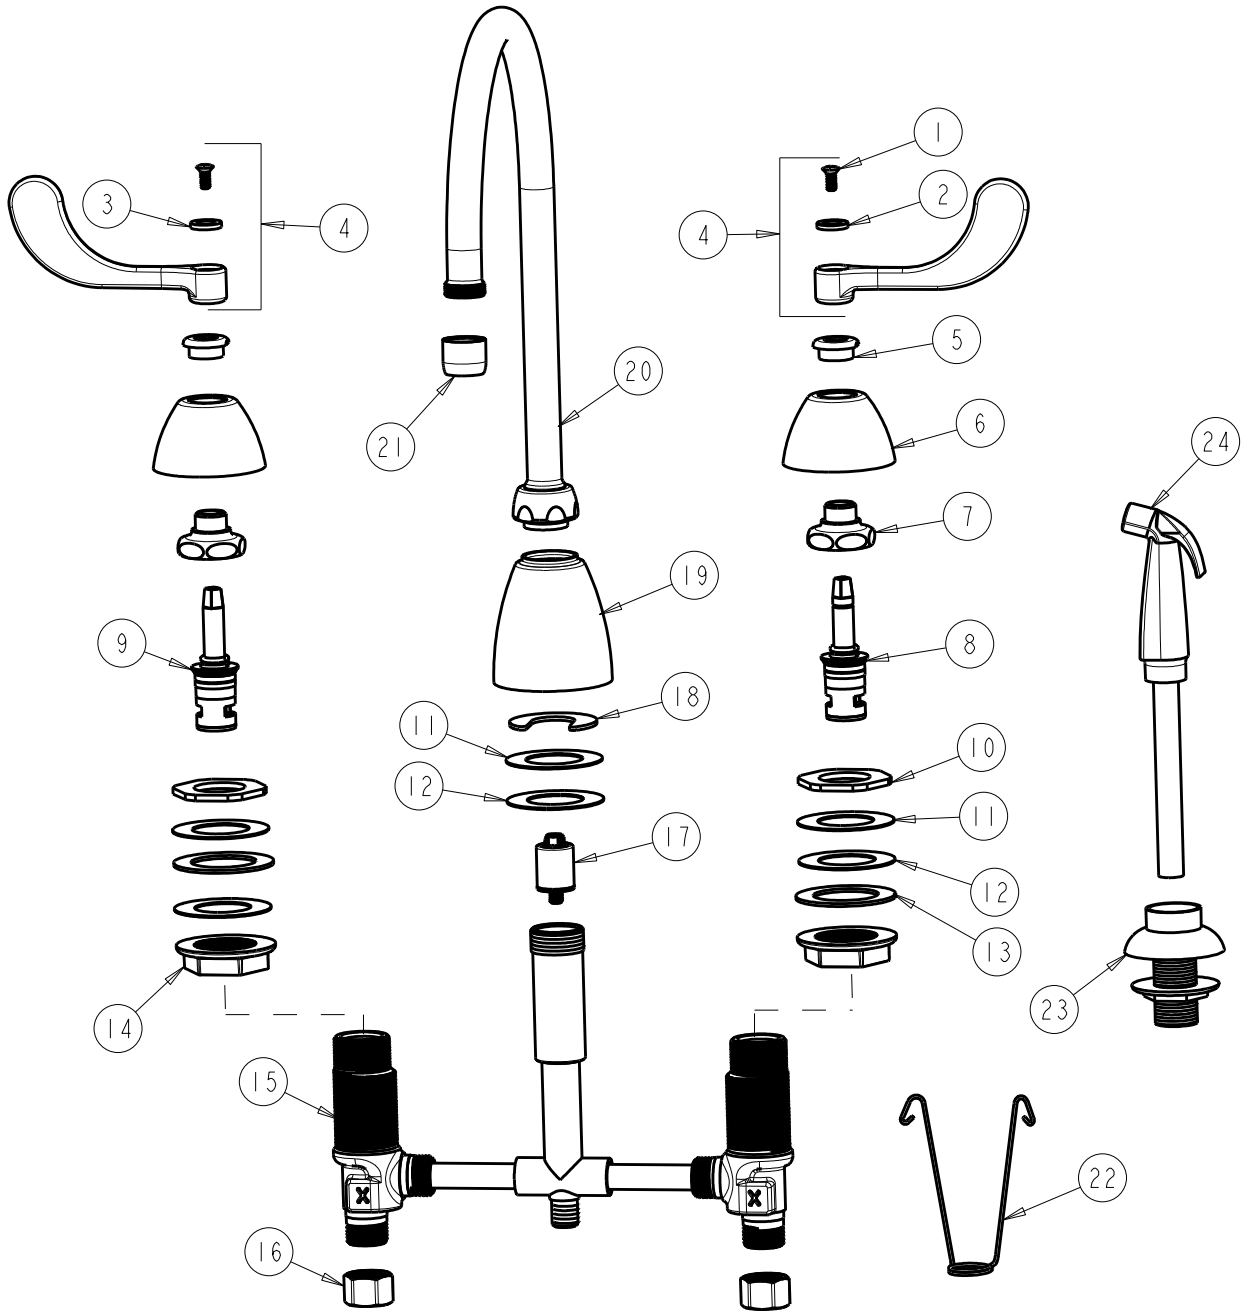

CHICAGO FAUCETS
a Geberit company

2100 South Clearwater Drive
Des Plaines, IL 60018
Phone: 847-803-5000
Fax: 847-803-5454
www.chicagofaucets.com

REPAIR PARTS

FITTING NO.

200-AGN8AE35-317XKABCP

SUBMITTED MODEL NO.

ITEM NO.

BY: SID DATE: 03-10-11

CHK: *[Signature]* REV:

FOR TECHNICAL ASSISTANCE
1-800-TEC-TRUE (1-800-832-8783)

ITEM	PART NO.	DESCRIPTION	ITEM	PART NO.	DESCRIPTION
1	420-010JKRCF	SCREW, 10-32 UNC PH 1/2	13	55-010JKNF	STEEL WASHER
2	633-123JKNF	INDEX BUTTON (BLUE)	14	250-004JKNF	LOCKNUT
3	633-023JKNF	INDEX BUTTON (RED)	15	-----	VALVE BODY NOT SOLD SEPARATELY
4	317-PRJKCP	HANDLE, 4" WRISTBLADE (PAIR)	16	49-005JKRBF	COUPLING NUT
5	422-113JKCP	ESCUTCHEON NUT	17	1103-006JKNF	DIVERTER VALVE
6	250-080JKCP	ESCUTCHEON	18	200-006JKNF	C-WASHER
7	274-004JKRBF	CAP NUT	19	890-259JKCP	SPOUT ESCUTCHEON
8	377-XKRHJKABNF	RH CERAMIC CARTRIDGE 1/4	20	GN8AJKABCP	FOR PARTS SEE GN8AJKABCP
9	377-XKLHJKABNF	LH CERAMIC CARTRIDGE 1/4	21	E35JKCP	SOFTFLO AERATOR 1.5 GPM
10	308-003JKRBF	LOCKNUT	22	200-008JKNF	HANGER
11	888-006JKRBF	BRASS WASHER	23	1103-014KJKNF	FLANGE ASSEMBLY (BLACK)
12	739-056JKNF	RUBBER WASHER	24	1103-009KJKNF	SPRAY AND HOSE ASSEMBLY