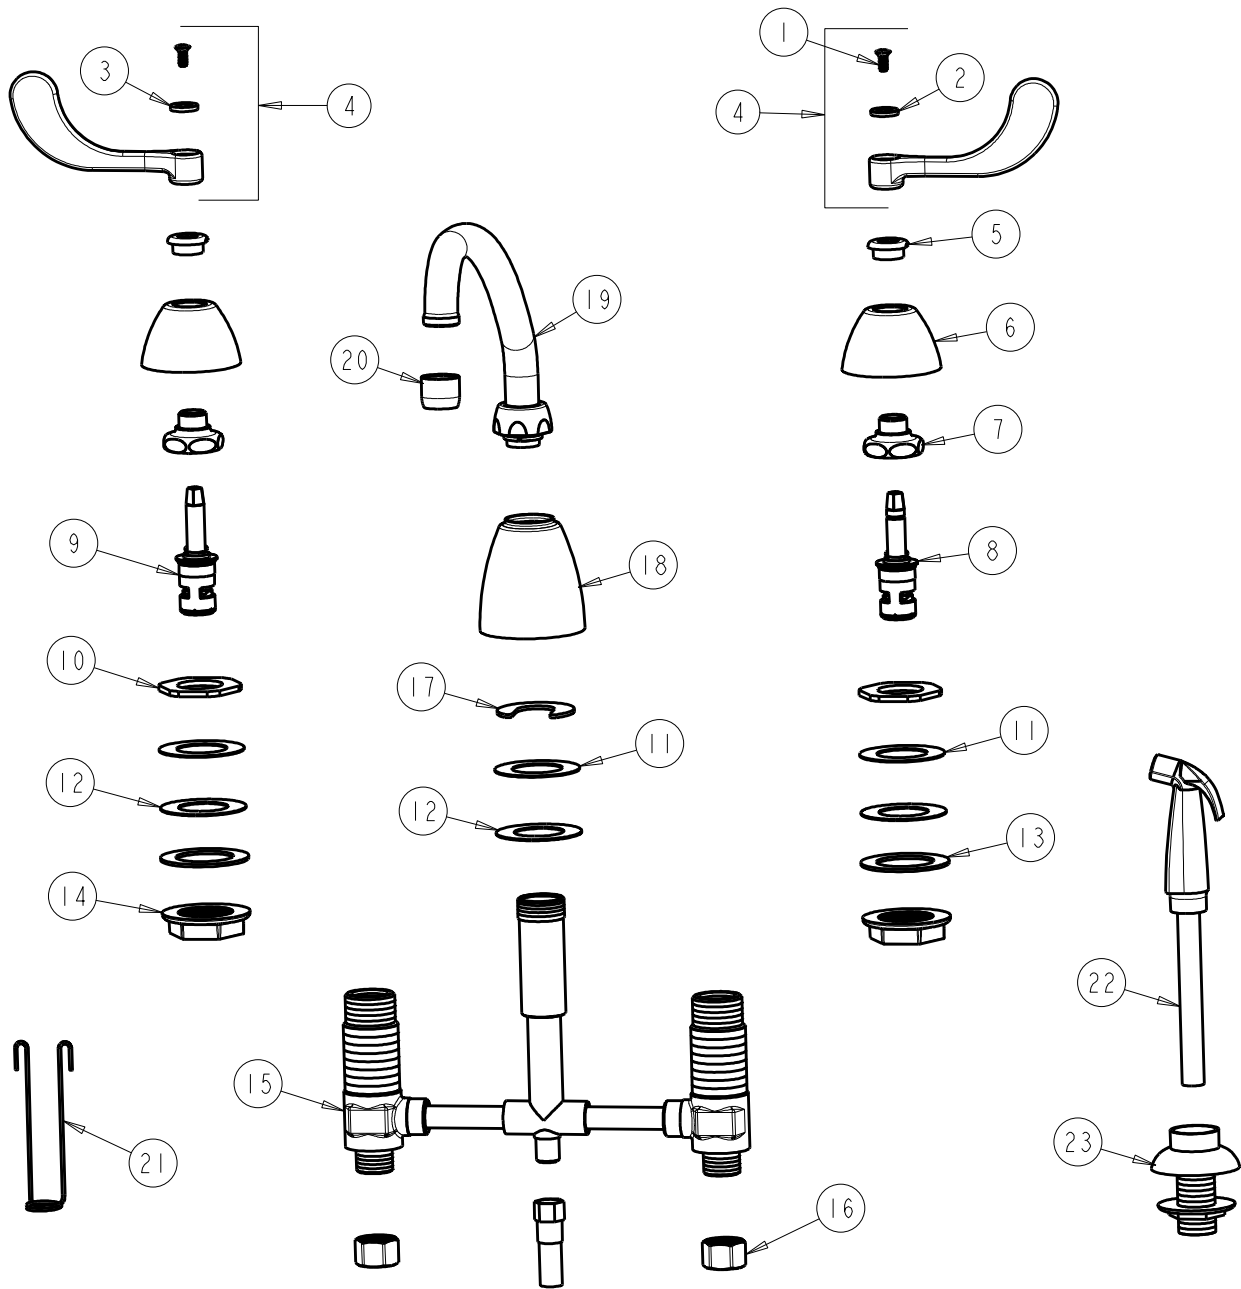

CHICAGO FAUCETS
a Geberit company

2100 South Clearwater Drive
Des Plaines, IL 60018
Phone: 847-803-5000
Fax: 847-803-5454
www.chicagofaucets.com

REPAIR PARTS

FITTING NO.

200-A317XKCP

SUBMITTED MODEL NO.

ITEM NO.

FOR TECHNICAL ASSISTANCE
1-800-TEC-TRUE (1-800-832-8783)

BY: JAR DATE: 03-29-11

CHK: *[Signature]* REV:

ITEM	PART NO.	DESCRIPTION	ITEM	PART NO.	DESCRIPTION
1	420-010JKRCF	SCREW, 10-32 UNC PH 1/2	13	55-010JKNF	STEEL WASHER
2	633-123JKNF	INDEX BUTTON (BLUE)	14	250-004JKNF	LOCKNUT
3	633-023JKNF	INDEX BUTTON (RED)	15	—	VALVE BODY NOT SOLD SEPARATELY
4	317-PRJKCP	HANDLE, 4" WRISTBLADE (PAIR)	16	49-005JKRBF	COUPLING NUT
5	422-113JKCP	ESCUTCHEON NUT	17	200-006JKNF	C-WASHER
6	250-080JKCP	ESCUTCHEON	18	890-259JKCP	SPOUT ESCUTCHEON
7	274-004JKRBF	CAP NUT	19	L9LESSE3JKCP	FOR PARTS SEE L9LESSE3JKCP
8	377-XKRHJKNF	R.H. CERAMIC QUATURN UNIT	20	E3JKCP	SOFTFLO AERATOR OUTLET
9	377-XKLHJKNF	L.H. CERAMIC QUATURN UNIT	21	200-007JKNF	HANGER
10	308-003JKRBF	LOCKNUT	22	1103-009KJKNF	SPRAY AND HOSE ASSEMBLY
11	888-006JKRBF	BRASS WASHER	23	1103-014KJKNF	FLANGE ASSEMBLY (BLACK)
12	739-056JKNF	RUBBER WASHER			