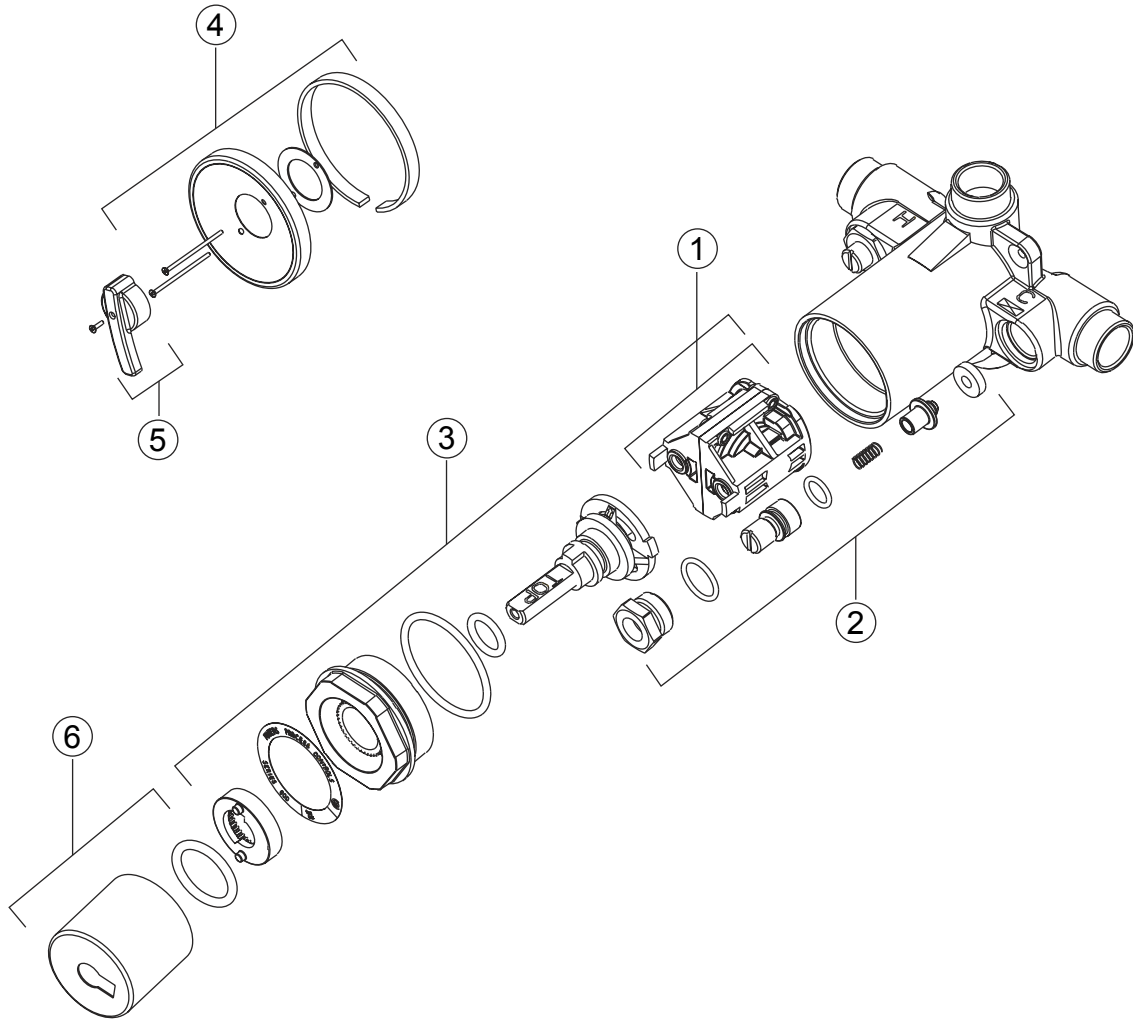

CHICAGO FAUCETS
 a Geberit company

2100 South Clearwater Drive
 Des Plaines, IL 60018
 Phone: 847-803-5000
 Fax: 847-803-5454
 www.chicagofaucets.com

REPAIR PARTS

BY: PT DATE: 06-24-10
 CHK: REV:

FITTING NO.
1900-VOC
 SUBMITTED MODEL NO.

ITEM NO.

FOR TECHNICAL ASSISTANCE
 1-800-TEC-TRUE (1-800-832-8783)

NO.	PART NO.	DESCRIPTION
1	1900-XJKNF	PB CARTRIDGE
2	1900-002JKNF	CHECK STOP REPAIR KIT
3	1900-006KJKNF	PB VALVE REBUILD KIT
4	1900-007JKCP	PB FACEPLATE KIT
5	1900-008KJKCP	PB HANDLE KIT
6	1900-009KJKCP	PB SLEEVE KIT