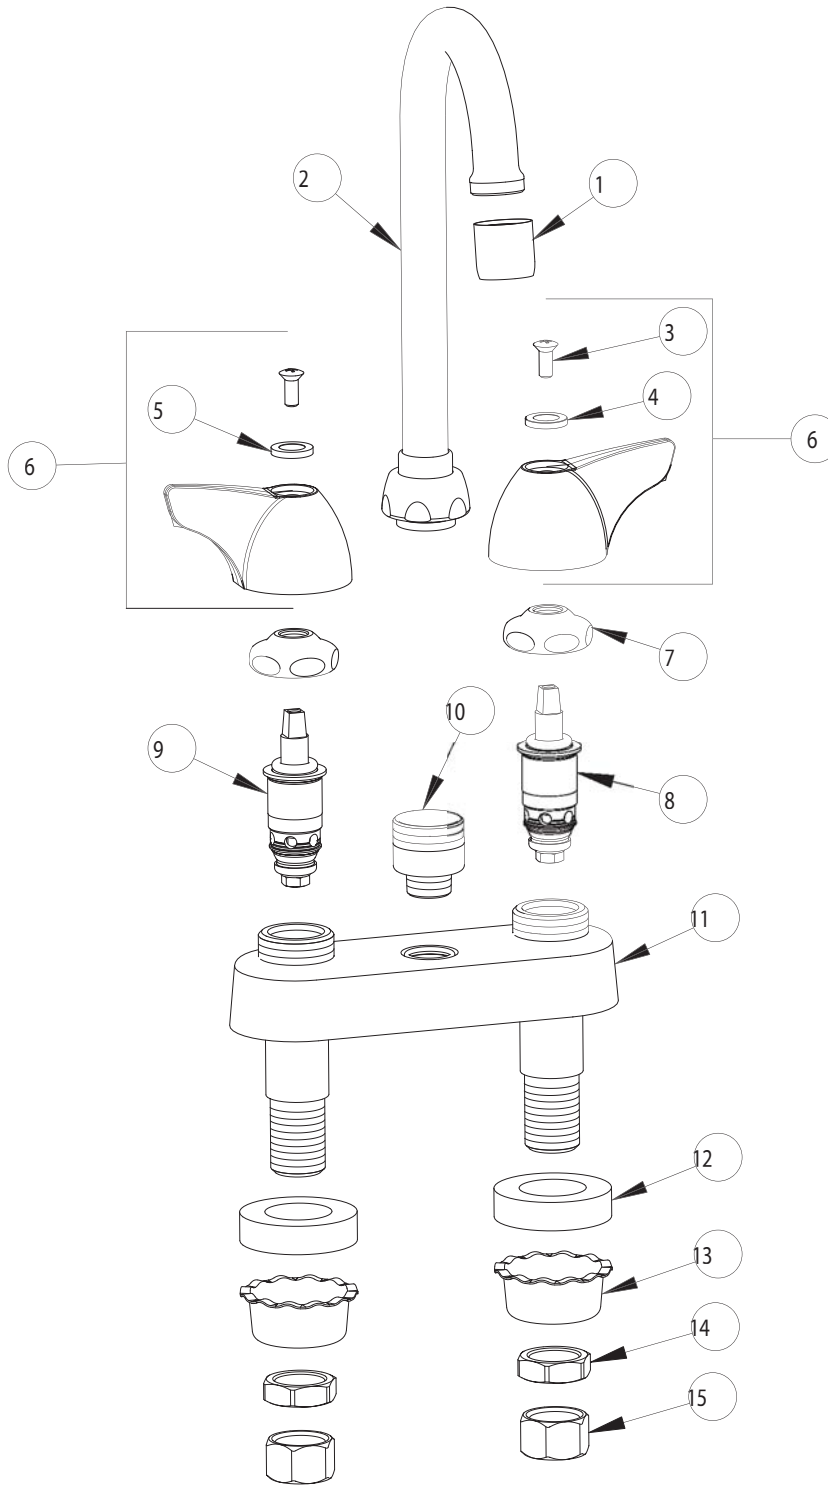

# PARTS LIST

BY: SID  
CHK'D:

FINISH:  
DATE:

AS SPECIFIED  
02-25-02

1895

ITEM NO.	PART NO.	DESCRIPTION	ITEM NO.	PART NO.	DESCRIPTION
1	E3	SOFTFLO OUTLET	9	1-100XT	QUATURN UNIT (LH)
2	GN1A	FOR PARTS SEE GN1A	10	225-005	ADAPTER
3	420-010	SCREW	11	-----	VALVE BODY (NOT SOLD SEPARATELY)
4	633-123	INDEX BUTTON (BLUE)	12	555-313	WASHER
5	633-023	INDEX BUTTON (RED)	13	1797-114	BASIN COCK WASHER
6	1000PR	WING HANDLE ASSEMBLY	14	49-004	LOCKNUT
7	1-214	CAP	15	49-005	COUPLING NUT
8	1-099XT	QUATURN UNIT (RH)			