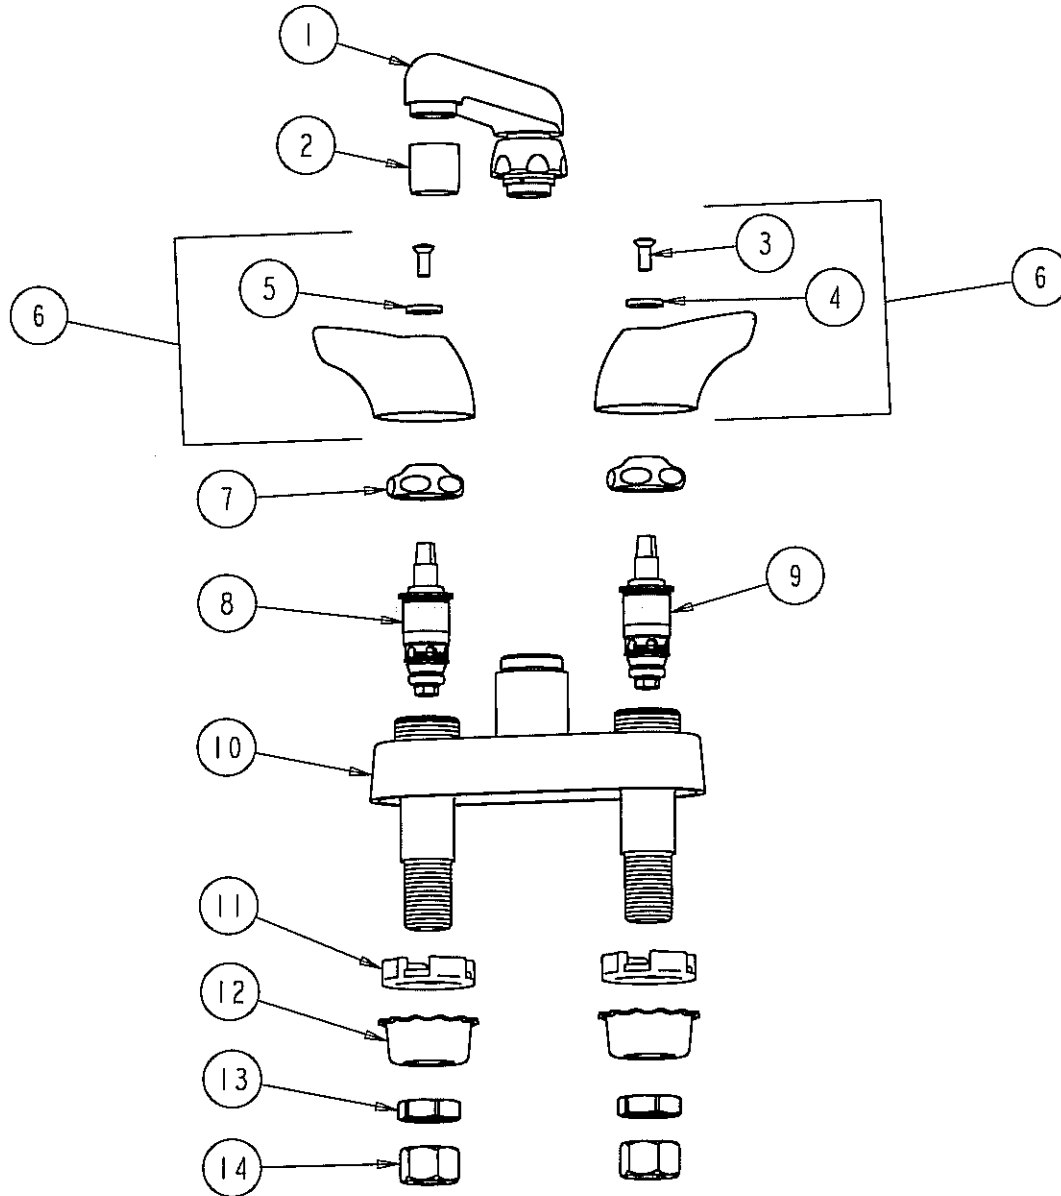

# PARTS LIST

**CHICAGO FAUCETS**  
Last As Long As The Building

FINISH:  
DATE:

CHROME  
01-23-97

1891

ITEM NO.	PART NO.	DESCRIPTION	ITEM NO.	PART NO.	DESCRIPTION
1	S6	FOR PARTS SEE S6	10	-----	VALVE BODY (NOT SOLD SEPARATELY)
2	E3	SOFTFLO OUTLET	11	555-113	STILT WASHER
3	420-010	SCREW	12	1797-114	BASIN COCK WASHER
4	633-123	INDEX BUTTON (BLUE)	13	49-004	LOCKNUT
5	633-023	INDEX BUTTON (RED)	14	49-005	COUPLING NUT
6	1000PR	WING HANDLE ASSEMBLY			
7	1-214	CAP			
8	1-100XT	QUATURN UNIT (LH)			
9	1-099XT	QUATURN UNIT (RH)			