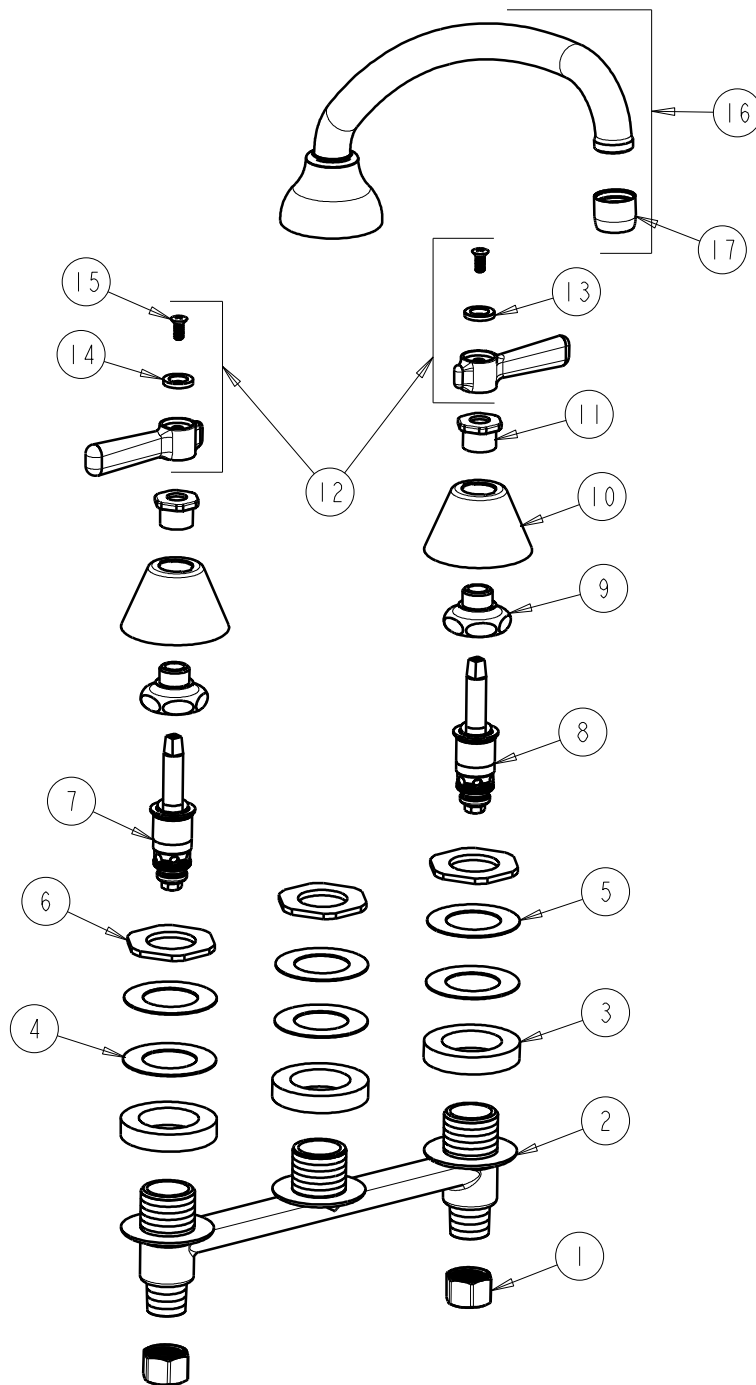

CHICAGO FAUCETS
a Geberit company

2100 South Clearwater Drive
Des Plaines, IL 60018
Phone: 847-803-5000
Fax: 847-803-5454
www.chicagofaucets.com

REPAIR PARTS

FITTING NO.

1888-369CP

SUBMITTED MODEL NO.

BY: SID

DATE: 02-26-10

CHK: *[Signature]*

REV:

ITEM NO.

FOR TECHNICAL ASSISTANCE
1-800-TEC-TRUE (1-800-832-8783)

ITEM	PART NO.	DESCRIPTION	ITEM	PART NO.	DESCRIPTION
1	49-005JKRBF	COUPLING NUT	10	250-180JKCP	ESCUTCHEON
2	—	VALVE BODY (NOT SOLD SEPARATELY)	11	738-011JKCP	ESCUTCHEON NUT
3	888-008JKNF	RUBBER WASHER	12	369-PRJKCP	LEVER HANDLE ASSEMBLY (PAIR)
4	739-056JKNF	RUBBER WASHER	13	633-123JKNF	INDEX BUTTON (BLUE)
5	888-006JKRBF	BRASS WASHER	14	633-023JKNF	INDEX BUTTON (RED)
6	308-003JKRBF	LOCKNUT	15	420-010JKRCF	SCREW, 10-32 UNC PH 1/2
7	377-XTLHJKNF	LH QUATURN CARTRIDGE	16	1888-001KJKCP	TUBE SPOUT ASSEMBLY
8	377-XTRHJKNF	RH QUATURN CARTRIDGE	17	E3JKCP	SOFTFLO AERATOR OUTLET
9	274-004JKRBF	CAP NUT			