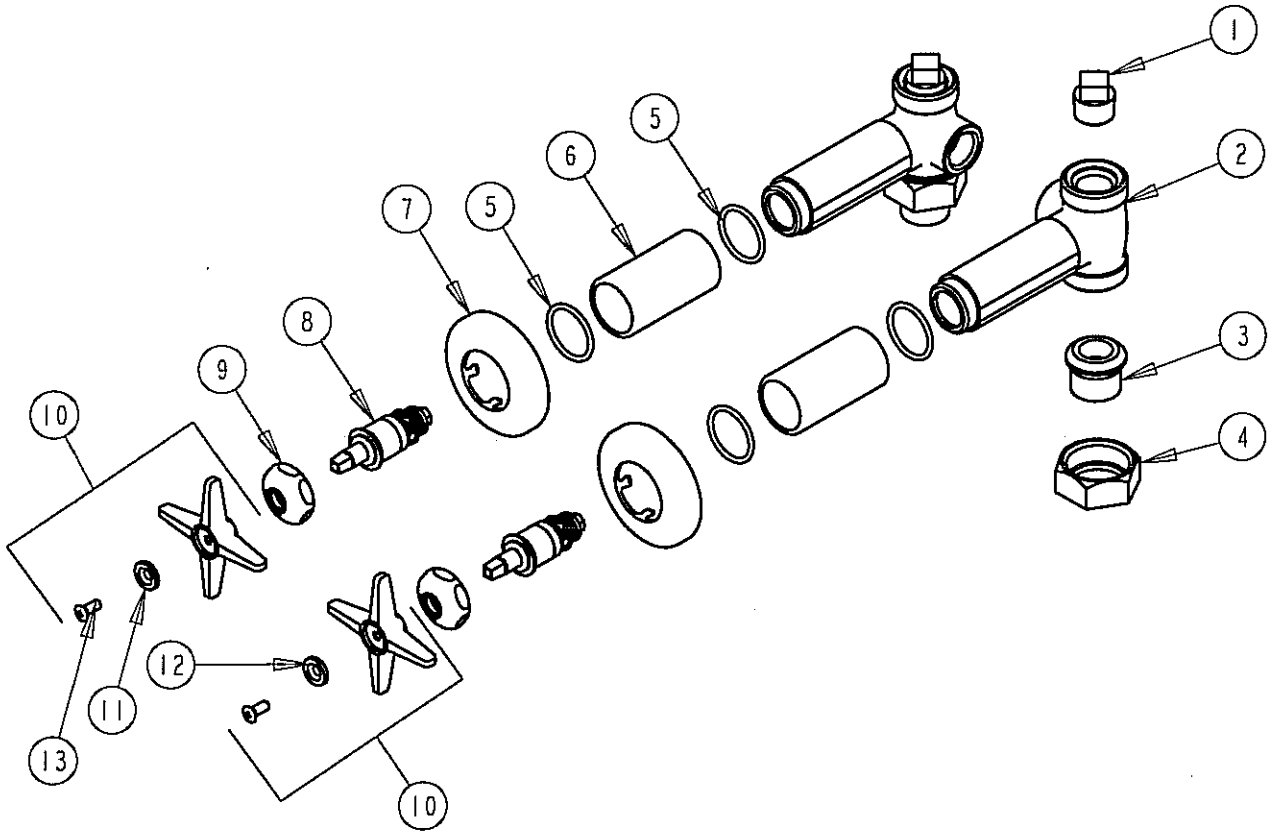

PARTS LIST

BY: SID
CHK'D: SID

**CHICAGO
FAUCETS**
Last As Long As The Building

FINISH: AS SPECIFIED
DATE: 09-20-02

1769-PR

ITEM NO.	PART NO.	DESCRIPTION	ITEM NO.	PART NO.	DESCRIPTION
1	234-032	1/2 NPT PLUG	8	217XTLH	SLO-COMPRESSION UNIT (LH)
2	-----	VALVE BODY (NOT SOLD SEPARATELY)	9	1-214	CAP
3	177-003	UNION TAILPIECE	10	633-PR	4-ARM CROSS HANDLE ASSEMBLY
4	177-002	UNION NUT	11	633-023	INDEX BUTTON (RED)
5	5235-107	O-RING	12	633-123	INDEX BUTTON (BLUE)
6	5235-106	SLEEVE	13	420-010	SCREW
7	633-201	WALL FLANGE			