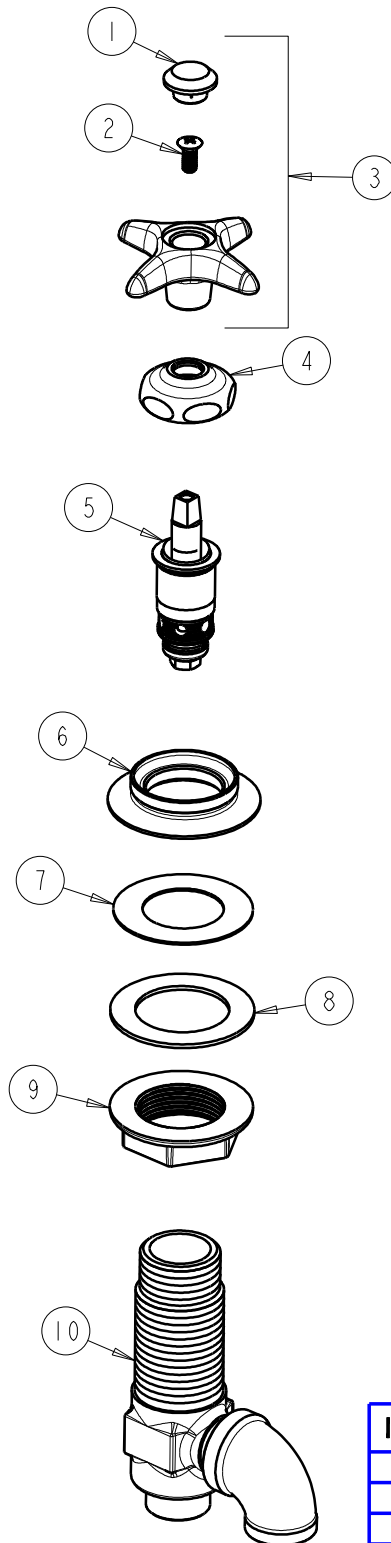

REPAIR PARTS

BY: JAR DATE: 09-09-09

CHK: *JAR* REV:

FITTING NO.

1323-SAM

SUBMITTED MODEL NO.

ITEM NO.

ITEM	PART NO.	DESCRIPTION
1	216-178JKNF	BUTTON 'CW'
2	420-010JKRCF	SCREW, 10-32 UNC PH 1/2
3	204-CWJKSAM	METAL CROSS HANDLE (CW)
4	1-214JKSAM	CAP
5	217-XTLHJKNF	CARTRIDGE, SLO-COMPRESSION
6	1797-122JKSAM	FLANGE
7	739-056JKNF	RUBBER WASHER
8	55-010JKNF	STEEL WASHER
9	250-004JKRBF	LOCKNUT
10	—	VALVE BODY NOT SOLD SEPARATELY