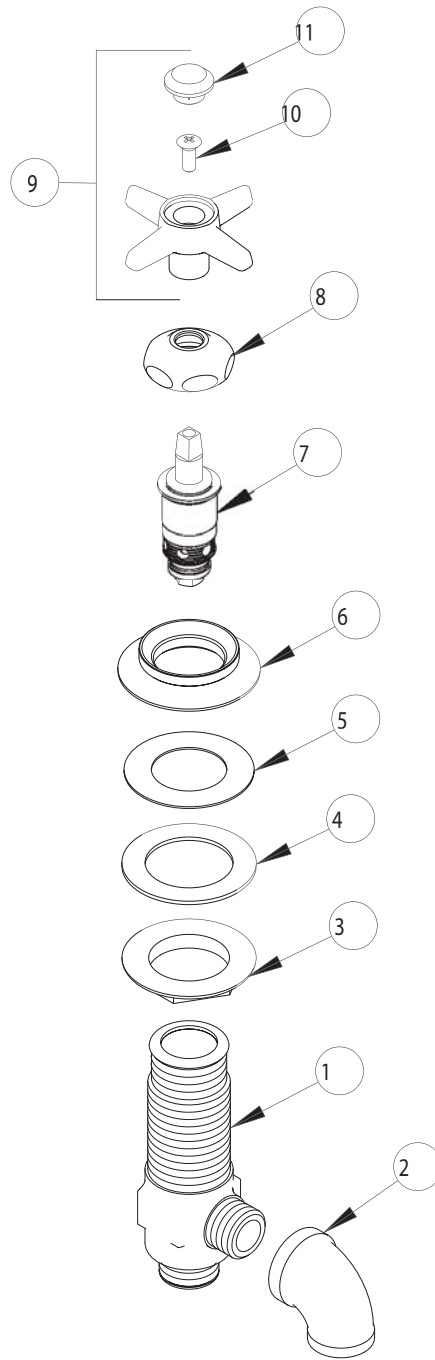

PARTS LIST

BY:

SID

FINISH:

AS SPECIFIED

CHK'D:

DATE:

02-18-02

1323

ITEM NO.	PART NO.	DESCRIPTION	ITEM NO.	PART NO.	DESCRIPTION
1	-----	VALVE BODY NOT SOLD SEPARATELY	8	1-214	CAP
2	1320-005	ELBOW	9	204-CW	4-ARM HANDLE ASSEMBLY
3	250-004	LOCKNUT	10	420-010	SCREW
4	55-010	STEEL WASHER	11	216-178	'CW' INDEX BUTTON
5	739-056	RUBBER WASHER			
6	1797-122	FLANGE			
7	217XTLH	SLO-COMPRESSION UNIT (LH)			