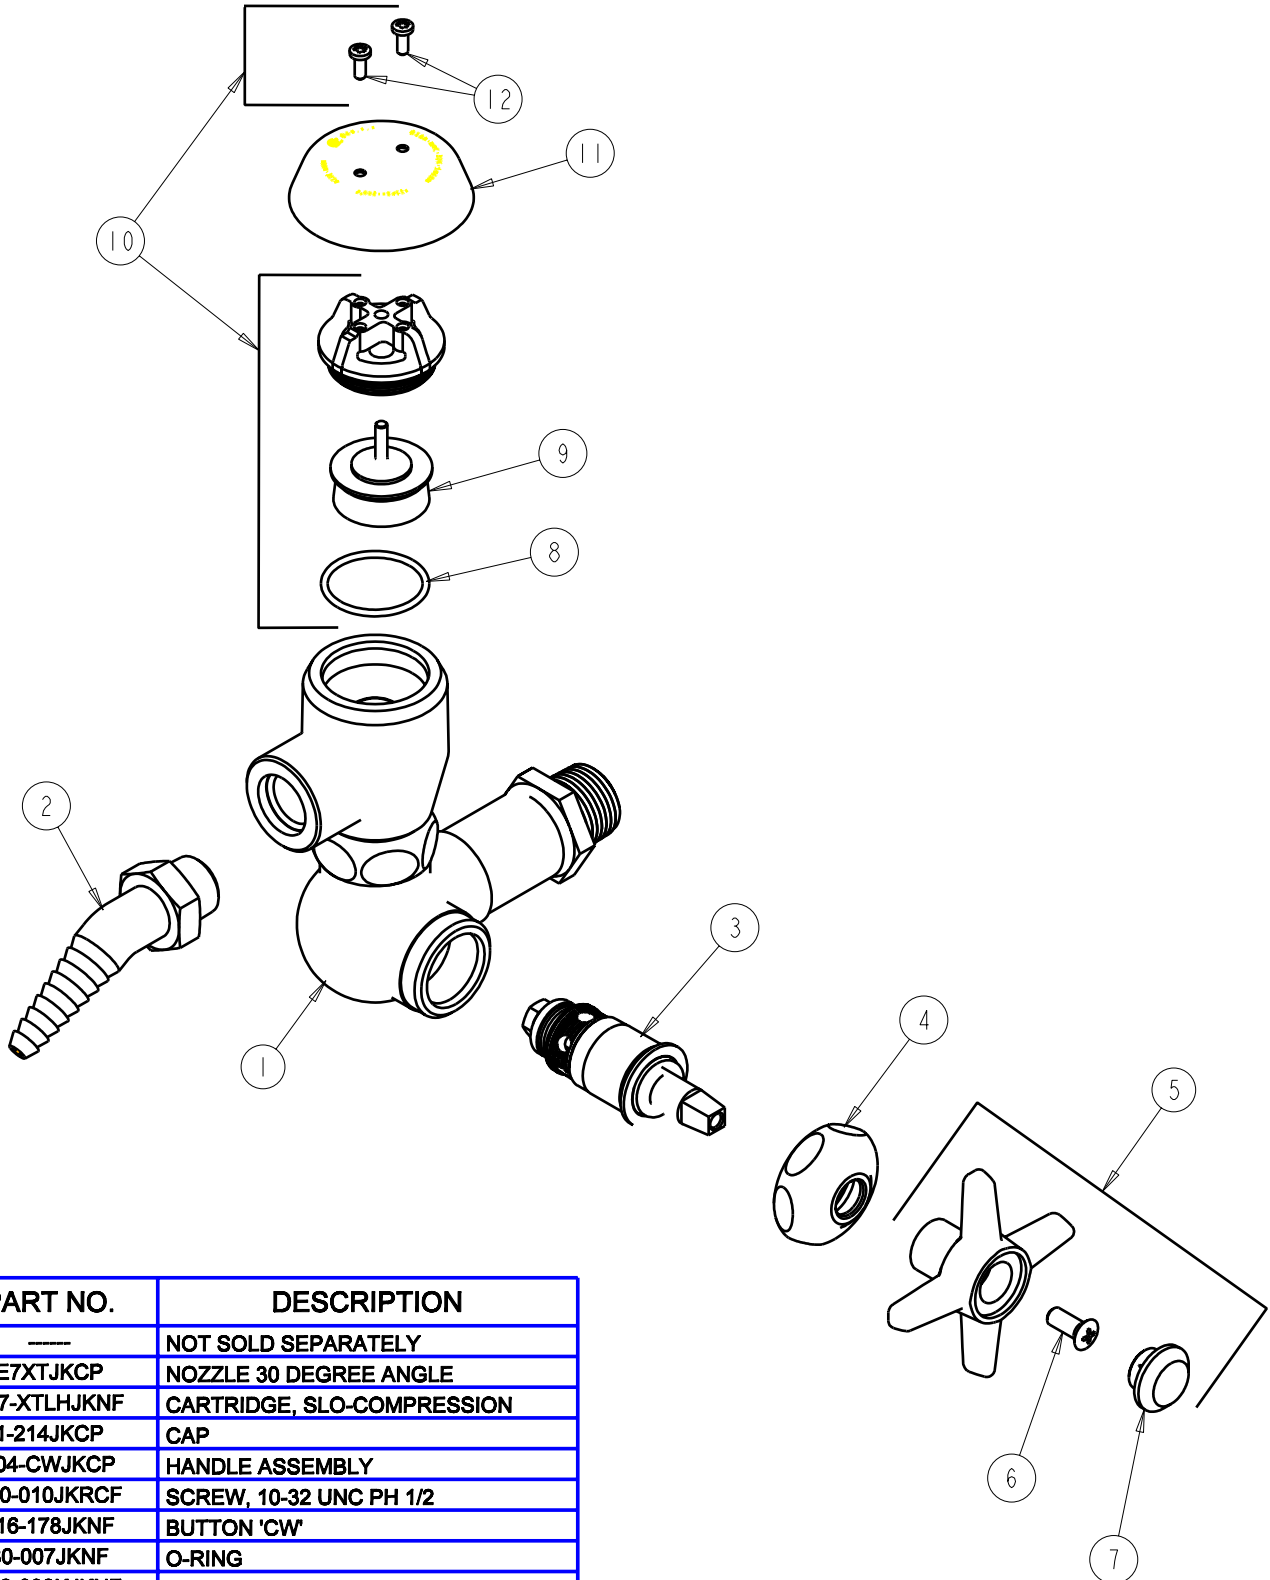

CHICAGO FAUCETS
a Geberit company

2100 South Clearwater Drive
Des Plaines, IL 60018
Phone: 847-803-5000
Fax: 847-803-5454
www.chicagofaucets.com

REPAIR PARTS

BY: SID DATE: 10-30-07

CHK: *[Signature]* REV:

FITTING NO.

1300-MCP

SUBMITTED MODEL NO.

ITEM NO.

FOR TECHNICAL ASSISTANCE
1-800-TEC-TRUE (1-800-832-8783)

ITEM	PART NO.	DESCRIPTION
1	---	NOT SOLD SEPARATELY
2	E7XTJKCP	NOZZLE 30 DEGREE ANGLE
3	217-XTLHJKNF	CARTRIDGE, SLO-COMPRESSION
4	1-214JKCP	CAP
5	204-CWJKCP	HANDLE ASSEMBLY
6	420-010JKRCF	SCREW, 10-32 UNC PH 1/2
7	216-178JKNF	BUTTON 'CW'
8	80-007JKNF	O-RING
9	892-032KJKNF	VACUUM BREAKER DISC ASSEMBLY
10	892-202KJKNF	VACUUM BREAKER REPAIR KIT
11	892-154JKCP	VACUUM BREAKER COVER
12	333-321JKNF	VACUUM BREAKER TORX SCREW