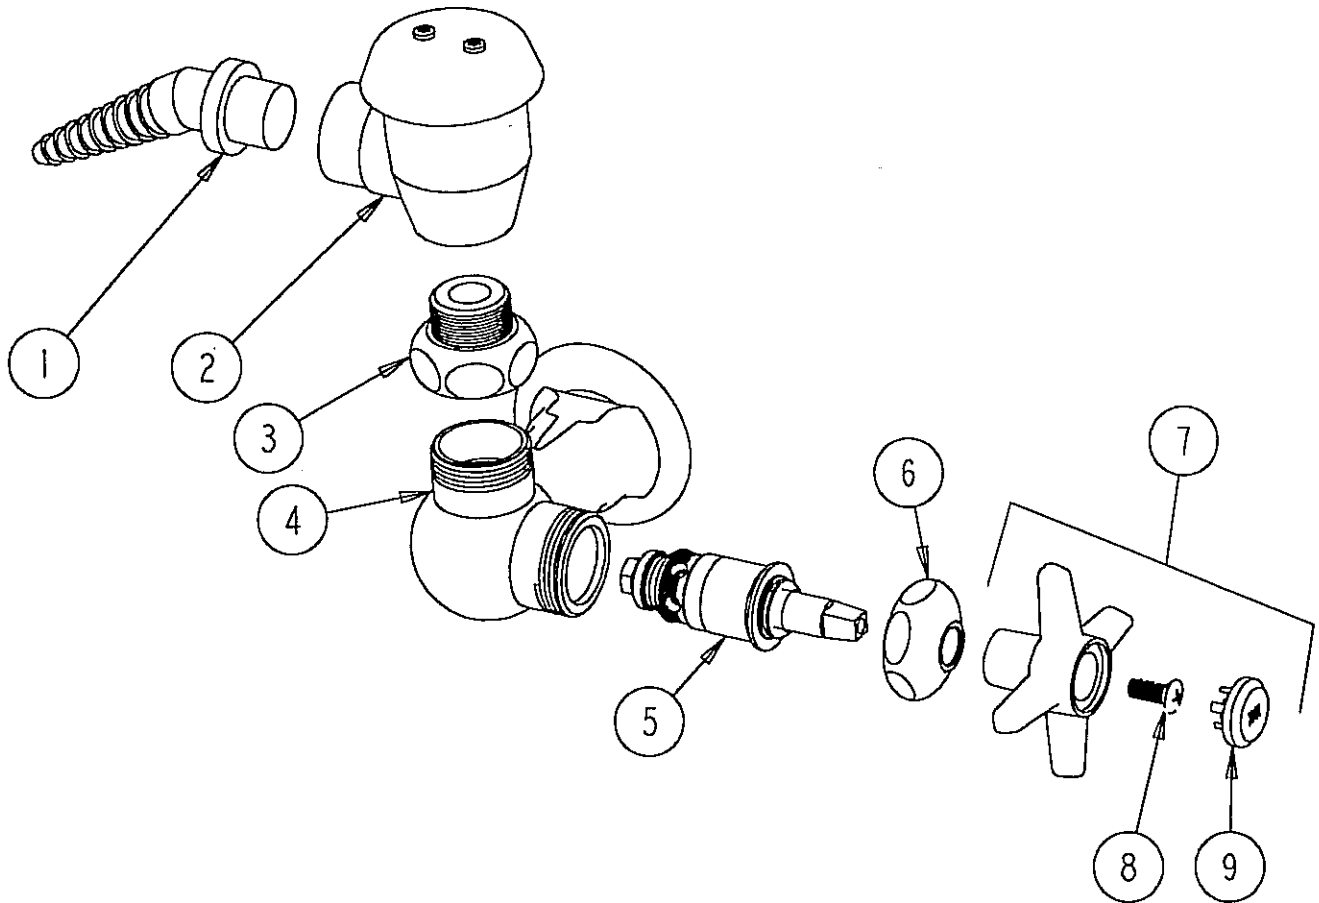

# PARTS LIST

1300

NOTE: 1300M IS THE SAME AS 1300 EXCEPT WITH 1/2 MALE INLET

1300M

NO.	PART NO.	DESCRIPTION	NO.	PART NO.	DESCRIPTION
1	E7XT	NOZZLE	6	1-214	CAP
2	893	VACUME BREAKER FOR PARTS SEE 893	7	204CW	HANDLE
3	683-001	ADAPTER	8	420-010	SCREW
4	-----	BODY VALVE NOT SOLD SEPARATELY	9	216-178	BUTTON
5	217XTLH	L H SLO-COMPRESSION UNIT			