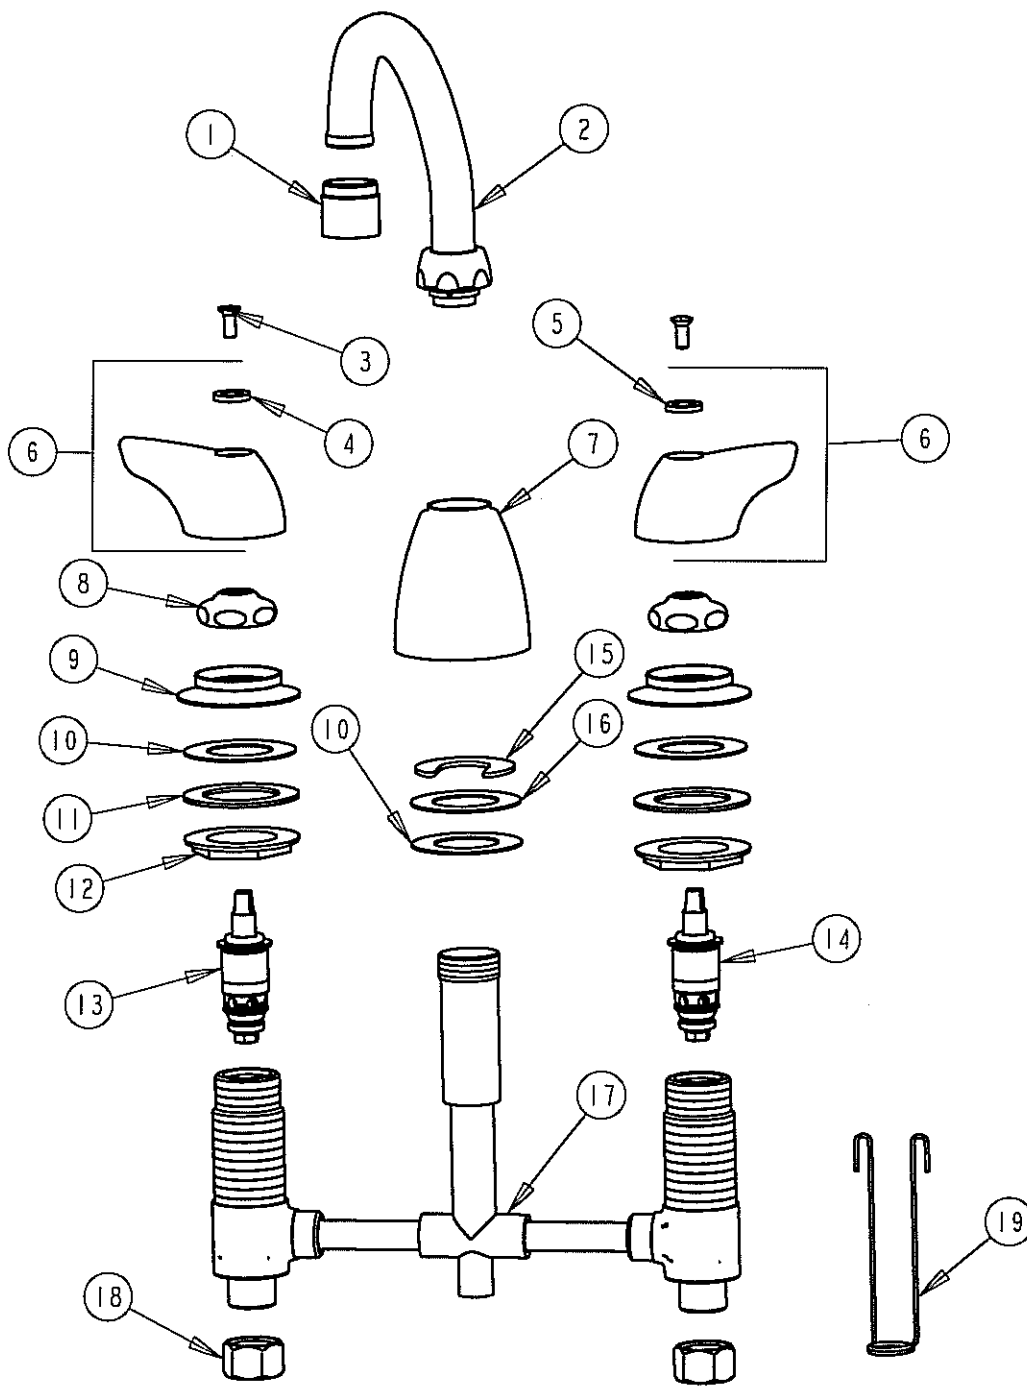

PARTS LIST

BY: SID
CHK'D: A7

CHICAGO FAUCETS
Last As Long As The Building

FINISH: AS SPECIFIED
DATE: 09-19-02

1201-AVPC

ITEM NO.	PART NO.	DESCRIPTION	ITEM NO.	PART NO.	DESCRIPTION
1	E3VP	SOFTFLO OUTLET (INCL KEY)	11	55-010	STEEL WASHER
2	L9	FOR PARTS SEE L9LESSE3	12	250-004	LOCKNUT
3	420-217	VANDAL PROOF SCREW	13	1-100XT	QUATURN UNIT (LH)
4	633-023	INDEX BUTTON (RED)	14	1-099XT	QUATURN UNIT (RH)
5	633-123	INDEX BUTTON (BLUE)	15	200-006	C-WASHER
6	1000PR	WING HANDLE ASSEMBLY	16	888-006	BRASS WASHER
7	890-259	SPOUT ESCUTCHEON	17	-----	VALVE BODY (NOT SOLD SEPARATELY)
8	1-214	CAP	18	49-005	COUPLING NUT
9	1797-122	FLANGE	19	200-007	HANGER
10	739-056	RUBBER WASHER			