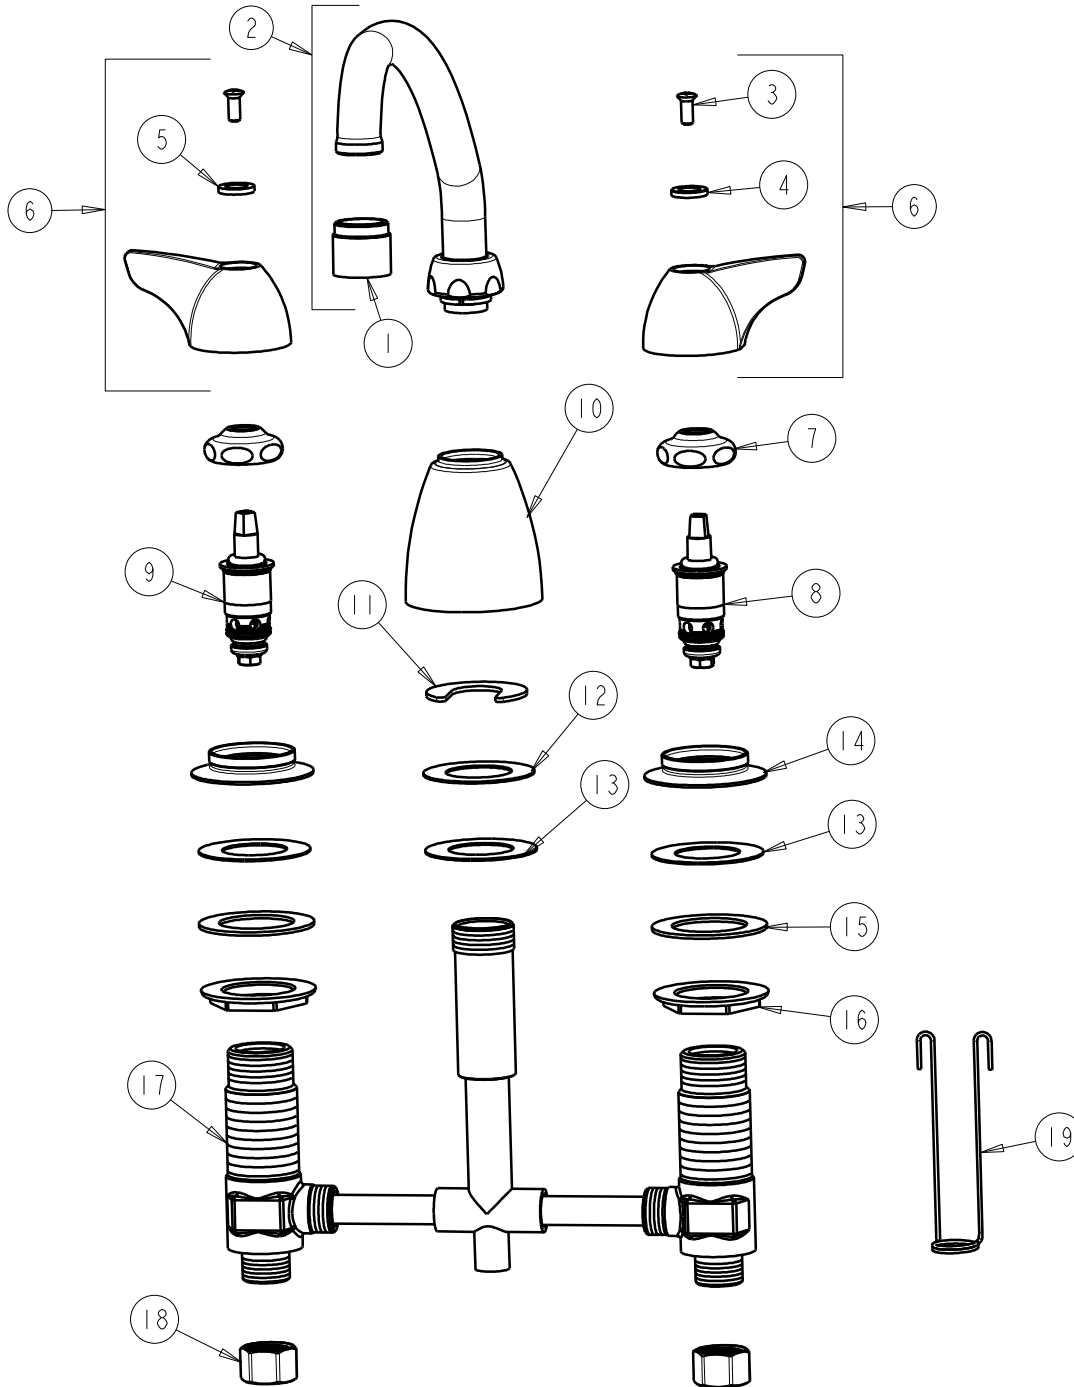

CHICAGO FAUCETS
a Geberit company

2100 South Clearwater Drive
Des Plaines, IL 60018
Phone: 847-803-5000
Fax: 847-803-5454
www.chicagofaucets.com

REPAIR PARTS

FITTING NO.
1201-AVPACP
SUBMITTED MODEL NO.

FOR TECHNICAL ASSISTANCE
1-800-TEC-TRUE (1-800-832-8783)

BY: JAR DATE: 04-27-09
CHK: *[Signature]* REV:

ITEM NO.

ITEM	PART NO.	DESCRIPTION	ITEM	PART NO.	DESCRIPTION
1	E3VPJKCP	V.R. SOFTFLO AERATOR W/ V.R. KEY	11	200-006JKNF	C-WASHER
2	L9E3VPJKCP	FOR PARTS SEE L9LESSE3JKCP	12	888-006JKRBF	BRASS WASHER
3	420-010JKRCF	SCREW, 10-32 UNC PH 1/2	13	739-056JKNF	RUBBER WASHER
4	633-123JKNF	INDEX BUTTON (BLUE)	14	1797-122JKCP	FLANGE
5	633-023JKNF	INDEX BUTTON (RED)	15	55-010JKNF	STEEL WASHER
6	1000-PRJKCP	WING HANDLE ASSEMBLY (PAIR)	16	250-004JKRBF	LOCKNUT
7	1-214JKCP	CAP	17	---	VALVE BODY (NOT SOLD SEPARATELY)
8	1-099XTJKNF	QUATURN UNIT (RH)	18	49-005JKRBF	COUPLING NUT
9	1-100XTJKNF	QUATURN UNIT (LH)	19	200-007JKNF	HANGER
10	890-259JKCP	SPOUT ESCUTCHEON			