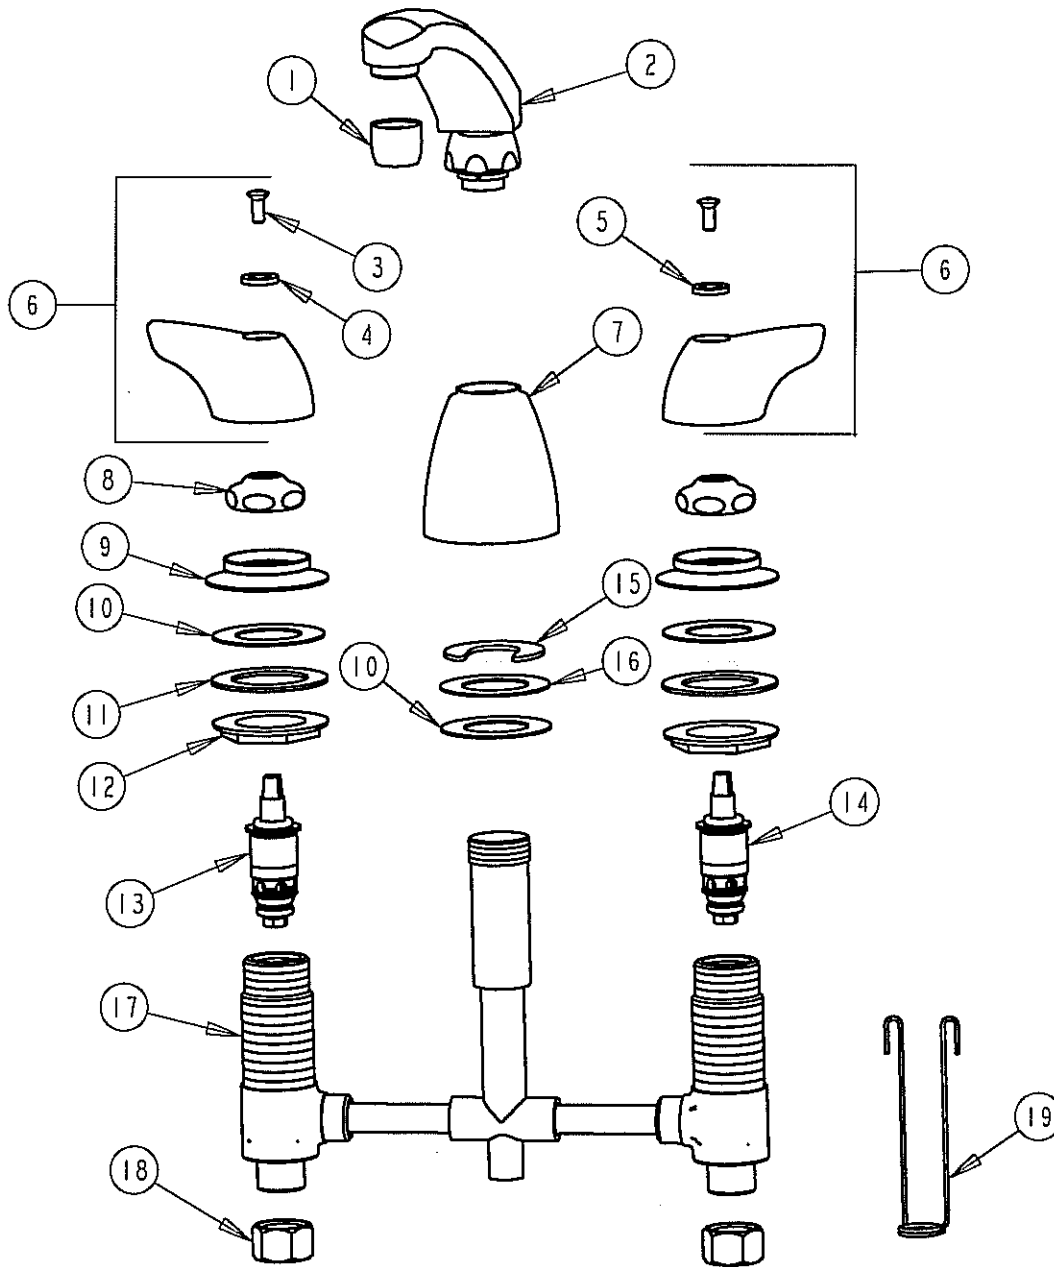

# PARTS LIST

BY: SID  
CHK'D:

**CHICAGO FAUCETS**  
*Last As Long As The Building*

FINISH: AS SPECIFIED  
DATE: 09-19-02

1201-AL8

ITEM NO.	PART NO.	DESCRIPTION	ITEM NO.	PART NO.	DESCRIPTION
1	E3	SOFTFLO OUTLET	11	55-010	STEEL WASHER
2	L8	FOR PARTS SEE L8 WITH E3	12	250-004	LOCKNUT
3	420-010	SCREW	13	1-100XT	QUATURN UNIT (LH)
4	633-023	INDEX BUTTON (RED)	14	1-099XT	QUATURN UNIT (RH)
5	633-123	INDEX BUTTON (BLUE)	15	200-006	C-WASHER
6	1000PR	WING HANDLE ASSEMBLY	16	888-006	BRASS WASHER
7	890-259	SPOUT ESCUTCHEON	17	-----	VALVE BODY (NOT SOLD SEPARATELY)
8	1-214	CAP	18	49-005	COUPLING NUT
9	1797-122	FLANGE	19	200-007	HANGER
10	739-056	RUBBER WASHER			