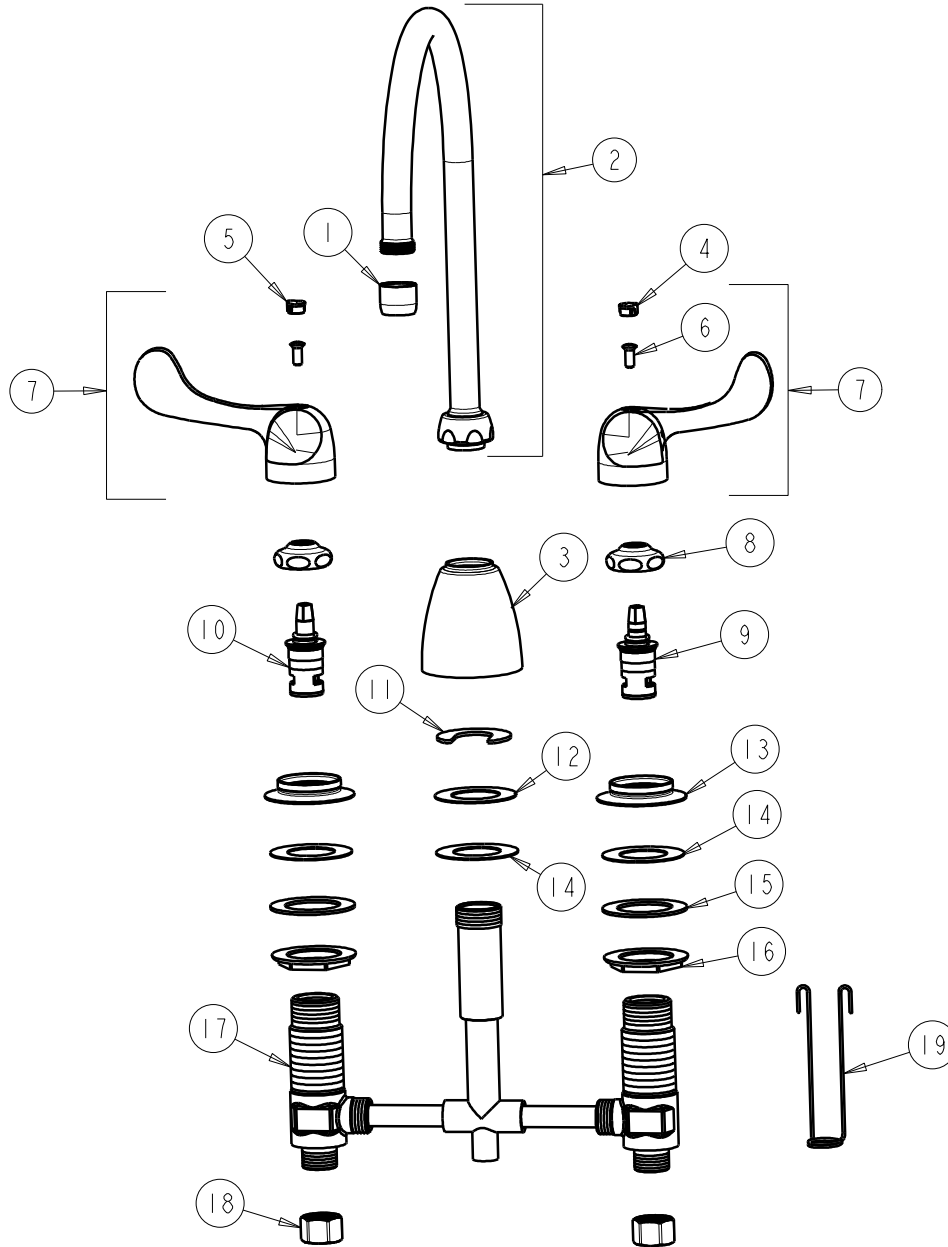

CHICAGO FAUCETS
a Geberit company

2100 South Clearwater Drive
Des Plaines, IL 60018
Phone: 847-803-5000
Fax: 847-803-5454
www.chicagofaucets.com

REPAIR PARTS

FITTING NO.

1201-AGN8AE3-320XKCP

SUBMITTED MODEL NO.

BY: JAR DATE: 04-22-09

CHK: *[Signature]* REV:

ITEM NO.

FOR TECHNICAL ASSISTANCE
1-800-TEC-TRUE (1-800-832-8783)

ITEM	PART NO.	DESCRIPTION	ITEM	PART NO.	DESCRIPTION
1	E3JKCP	SOFTFLO AERATOR OUTLET	11	200-006JKNF	C-WASHER
2	GN8AE3JKCP	FOR PARTS SEE GN8AE3JKCP	12	888-006JKRBF	BRASS WASHER
3	890-259JKCP	SPOUT ESCUTCHEON	13	1797-122JKCP	FLANGE
4	320-004JKNF	INDEX BUTTON (BLUE)	14	739-056JKNF	RUBBER WASHER
5	320-003JKNF	INDEX BUTTON (RED)	15	55-010JKNF	STEEL WASHER
6	420-010JKRCF	SCREW, 10-32 UNC PH 1/2	16	250-004JKRBF	LOCKNUT
7	320-PRJKCP	CANOPY HANDLE ASSEMBLY (PAIR)	17	----	VALVE BODY (NOT SOLD SEPARATELY)
8	1-214JKCP	CAP	18	49-005JKRBF	COUPLING NUT
9	1-099XKJKNF	RH CERAMIC CARTRIDGE 1/4	19	200-007JKNF	HANGER
10	1-100XKJKNF	LH CERAMIC CARTRIDGE 1/4			