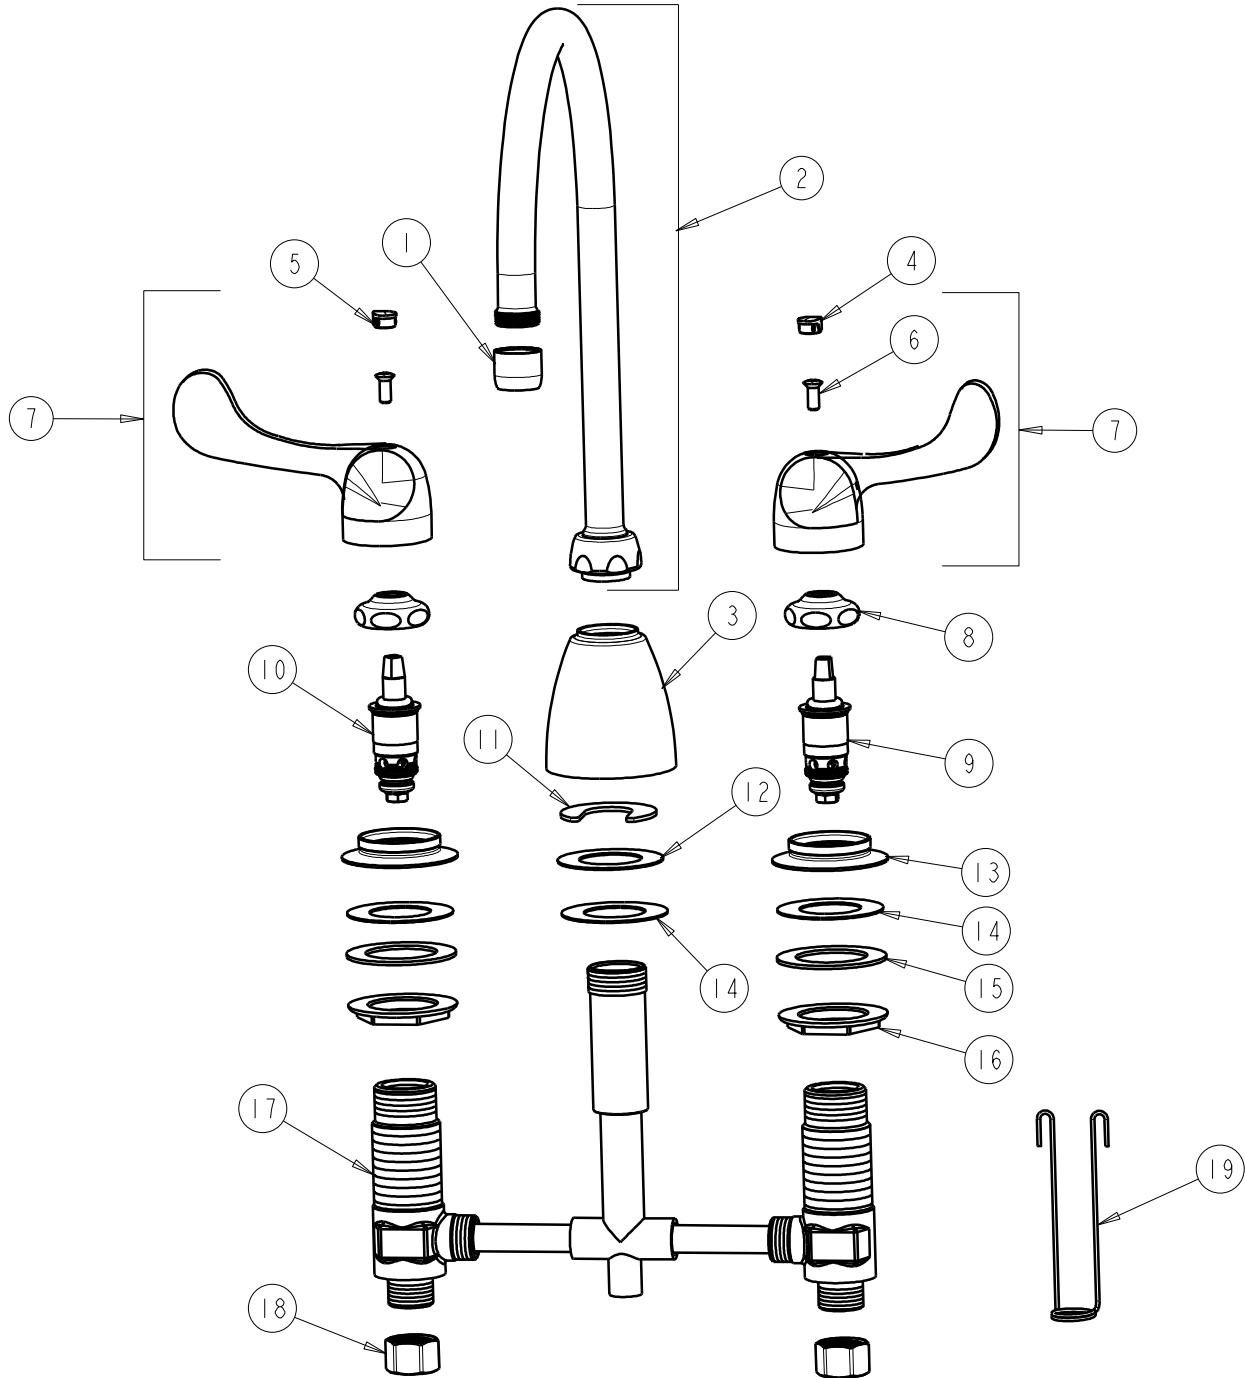

SUBMITTED MODEL NO.

BY: SID

DATE: 04-14-09

CHK: *[Signature]*

REV:

ITEM NO.

**FOR TECHNICAL ASSISTANCE**  
**1-800-TEC-TRUE (1-800-832-8783)**

ITEM	PART NO.	DESCRIPTION	ITEM	PART NO.	DESCRIPTION
1	E3JKCP	SOFTFLO AERATOR OUTLET	11	200-006JKNF	C-WASHER
2	GN8AE3JKCP	FOR PARTS SEE GN8AE3JKCP	12	888-006JKRBF	BRASS WASHER
3	890-259JKCP	SPOUT ESCUTCHEON	13	1797-122JKCP	FLANGE
4	320-004JKNF	INDEX BUTTON (BLUE)	14	739-056JKNF	RUBBER WASHER
5	320-003JKNF	INDEX BUTTON (RED)	15	55-010JKNF	STEEL WASHER
6	420-010JKRCF	SCREW, 10-32 UNC PH 1/2	16	250-004JKRBF	LOCKNUT
7	320-PRJKCP	CANOPY HANDLE ASSEMBLY (PAIR)	17	---	VALVE BODY (NOT SOLD SEPARATELY)
8	1-214JKCP	CAP	18	49-005JKRBF	COUPLING NUT
9	1-099XTJKNF	QUATURN UNIT (RH)	19	200-007JKNF	HANGER
10	1-100XTJKNF	QUATURN UNIT (LH)			