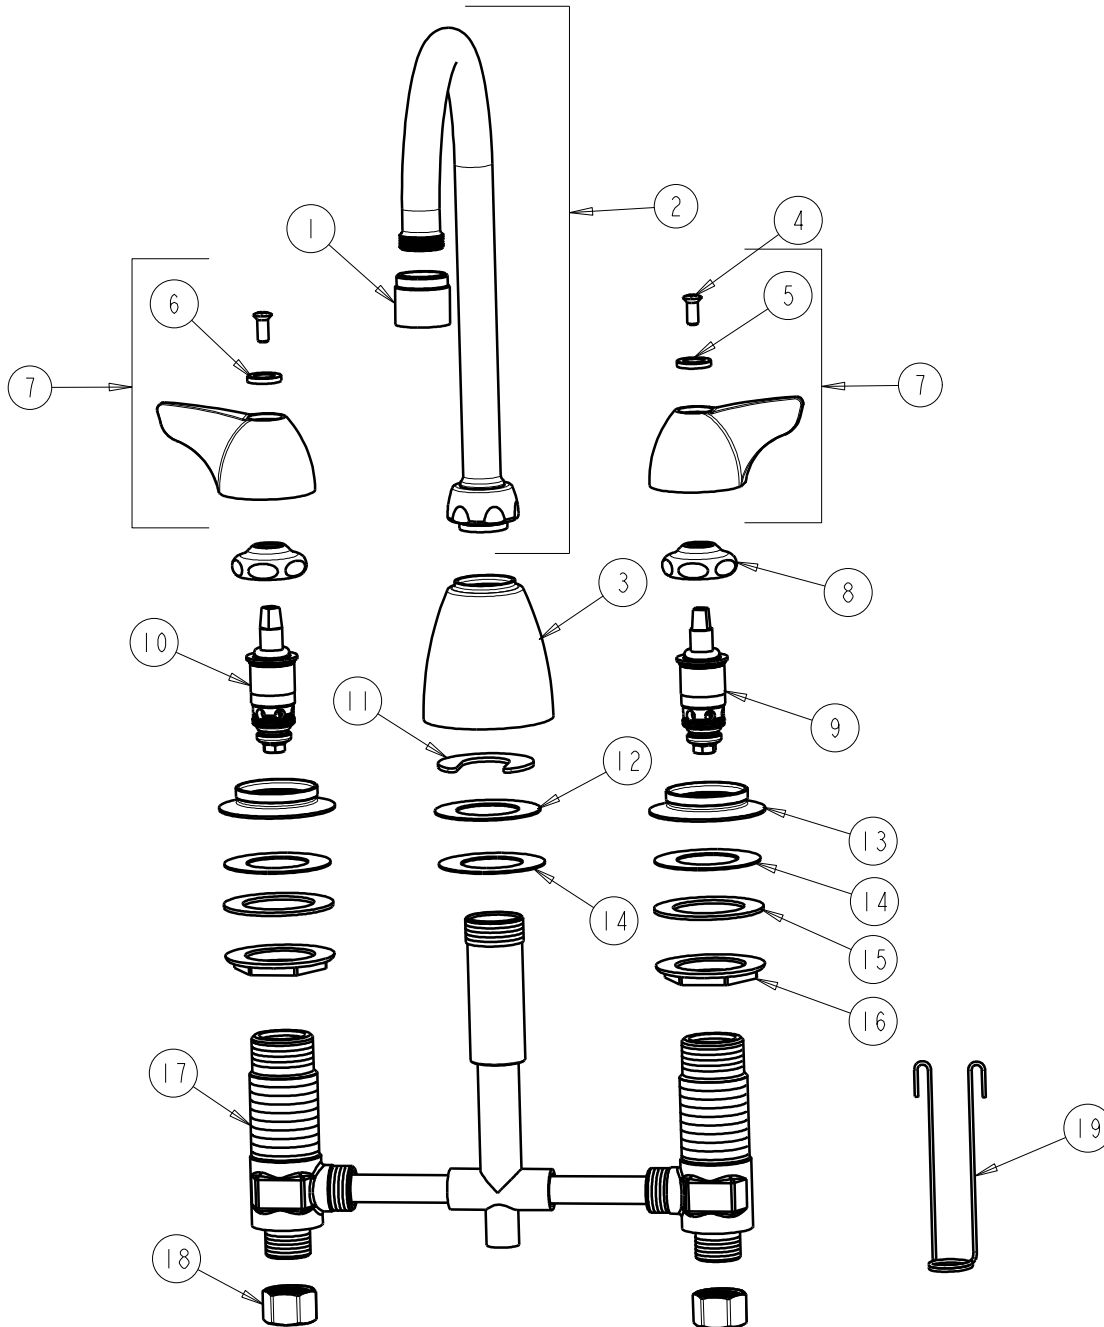

BY: SID

DATE: 04-14-09

CHK: *[Signature]*

REV:

ITEM NO.

FOR TECHNICAL ASSISTANCE
1-800-TEC-TRUE (1-800-832-8783)

ITEM	PART NO.	DESCRIPTION	ITEM	PART NO.	DESCRIPTION
1	E3VPJKCP	V.R. SOFTFLO AERATOR W/ V.R. KEY	11	200-006JKNF	C-WASHER
2	GN2AE3VPJKCP	FOR PARTS SEE GN2AE3VPJKCP	12	888-006JKRBF	BRASS WASHER
3	890-259JKCP	SPOUT ESCUTCHEON	13	1797-122JKCP	FLANGE
4	420-010JKRCF	SCREW, 10-32 UNC PH 1/2	14	739-056JKNF	RUBBER WASHER
5	633-123JKNF	INDEX BUTTON (BLUE)	15	55-010JKNF	STEEL WASHER
6	633-023JKNF	INDEX BUTTON (RED)	16	250-004JKRBF	LOCKNUT
7	1000-PRJKCP	WING HANDLE ASSEMBLY (PAIR)	17	---	VALVE BODY (NOT SOLD SEPARATELY)
8	1-214JKCP	CAP	18	49-005JKRBF	COUPLING NUT
9	1-099XTJKNF	QUATURN UNIT (RH)	19	200-007JKNF	HANGER
10	1-100XTJKNF	QUATURN UNIT (LH)			