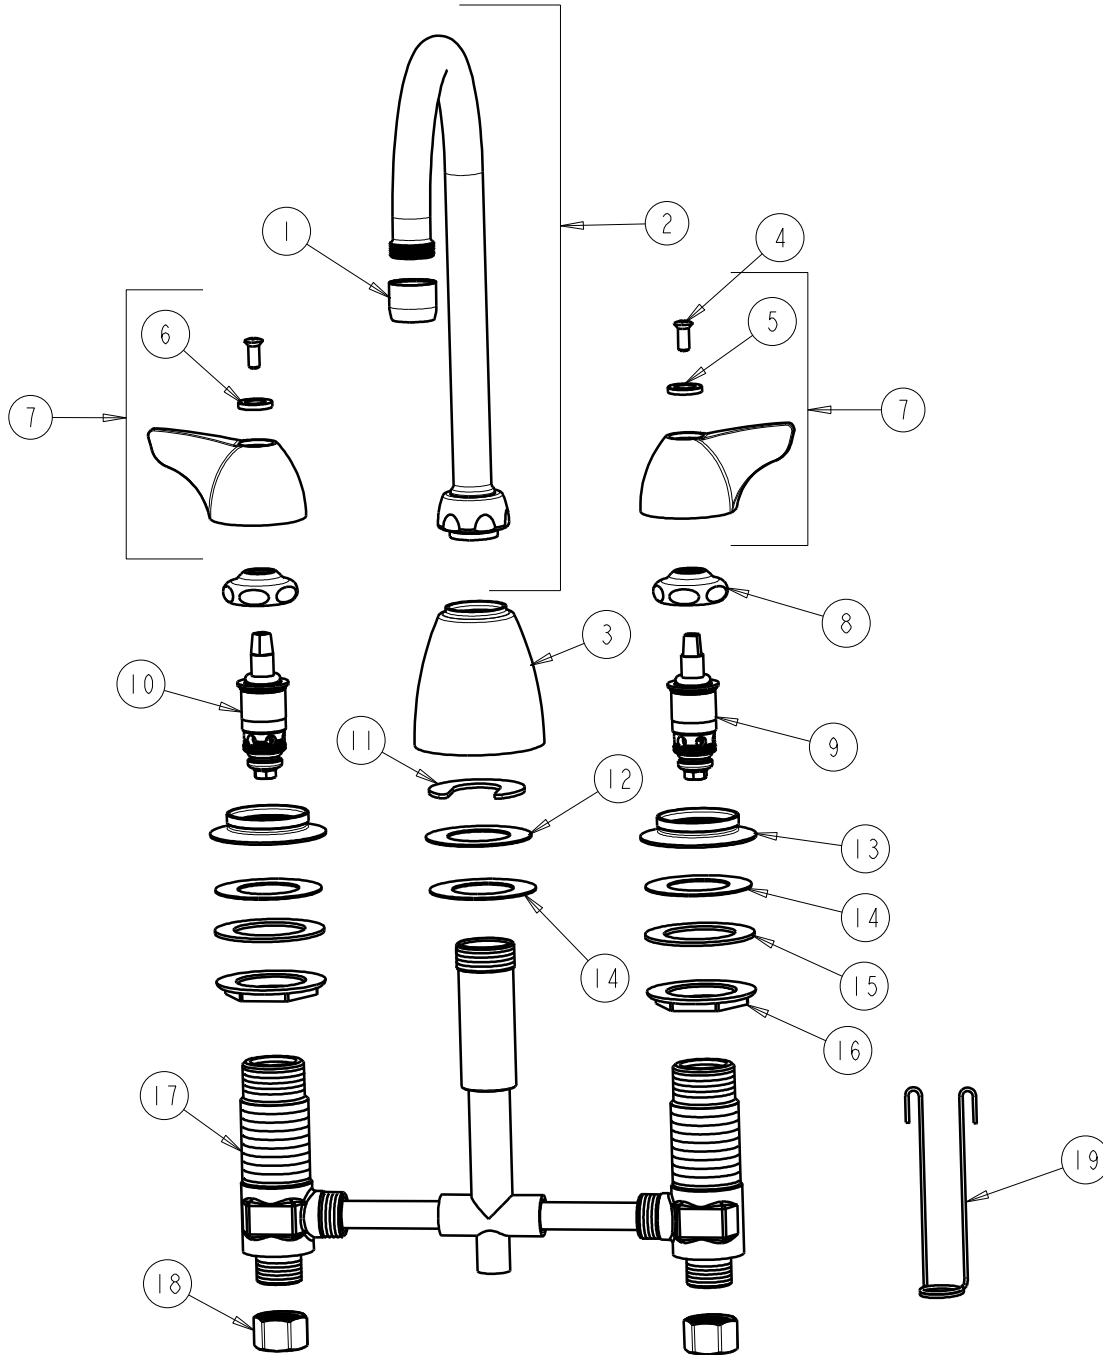

CHICAGO FAUCETS
a Geberit company

2100 South Clearwater Drive
Des Plaines, IL 60018
Phone: 847-803-5000
Fax: 847-803-5454
www.chicagofaucets.com

REPAIR PARTS

FITTING NO.
1201-AGN2AE3CP
SUBMITTED MODEL NO.

FOR TECHNICAL ASSISTANCE
1-800-TEC-TRUE (1-800-832-8783)

BY: SID DATE: 04-14-09
CHK: *[Signature]* REV:

ITEM NO.

ITEM	PART NO.	DESCRIPTION	ITEM	PART NO.	DESCRIPTION
1	E3JKCP	SOFTFLO AERATOR OUTLET	11	200-006JKNF	C-WASHER
2	GN2AE3JKCP	FOR PARTS SEE GN2AE3JKCP	12	888-006JKRBF	BRASS WASHER
3	890-259JKCP	SPOUT ESCUTCHEON	13	1797-122JKCP	FLANGE
4	420-010JKRCF	SCREW, 10-32 UNC PH 1/2	14	739-056JKNF	RUBBER WASHER
5	633-123JKNF	INDEX BUTTON (BLUE)	15	55-010JKNF	STEEL WASHER
6	633-023JKNF	INDEX BUTTON (RED)	16	250-004JKRBF	LOCKNUT
7	1000-PRJKCP	WING HANDLE ASSEMBLY (PAIR)	17	---	VALVE BODY (NOT SOLD SEPARATELY)
8	1-214JKCP	CAP	18	49-005JKRBF	COUPLING NUT
9	1-099XTJKNF	QUATURN UNIT (RH)	19	200-007JKNF	HANGER
10	1-100XTJKNF	QUATURN UNIT (LH)			