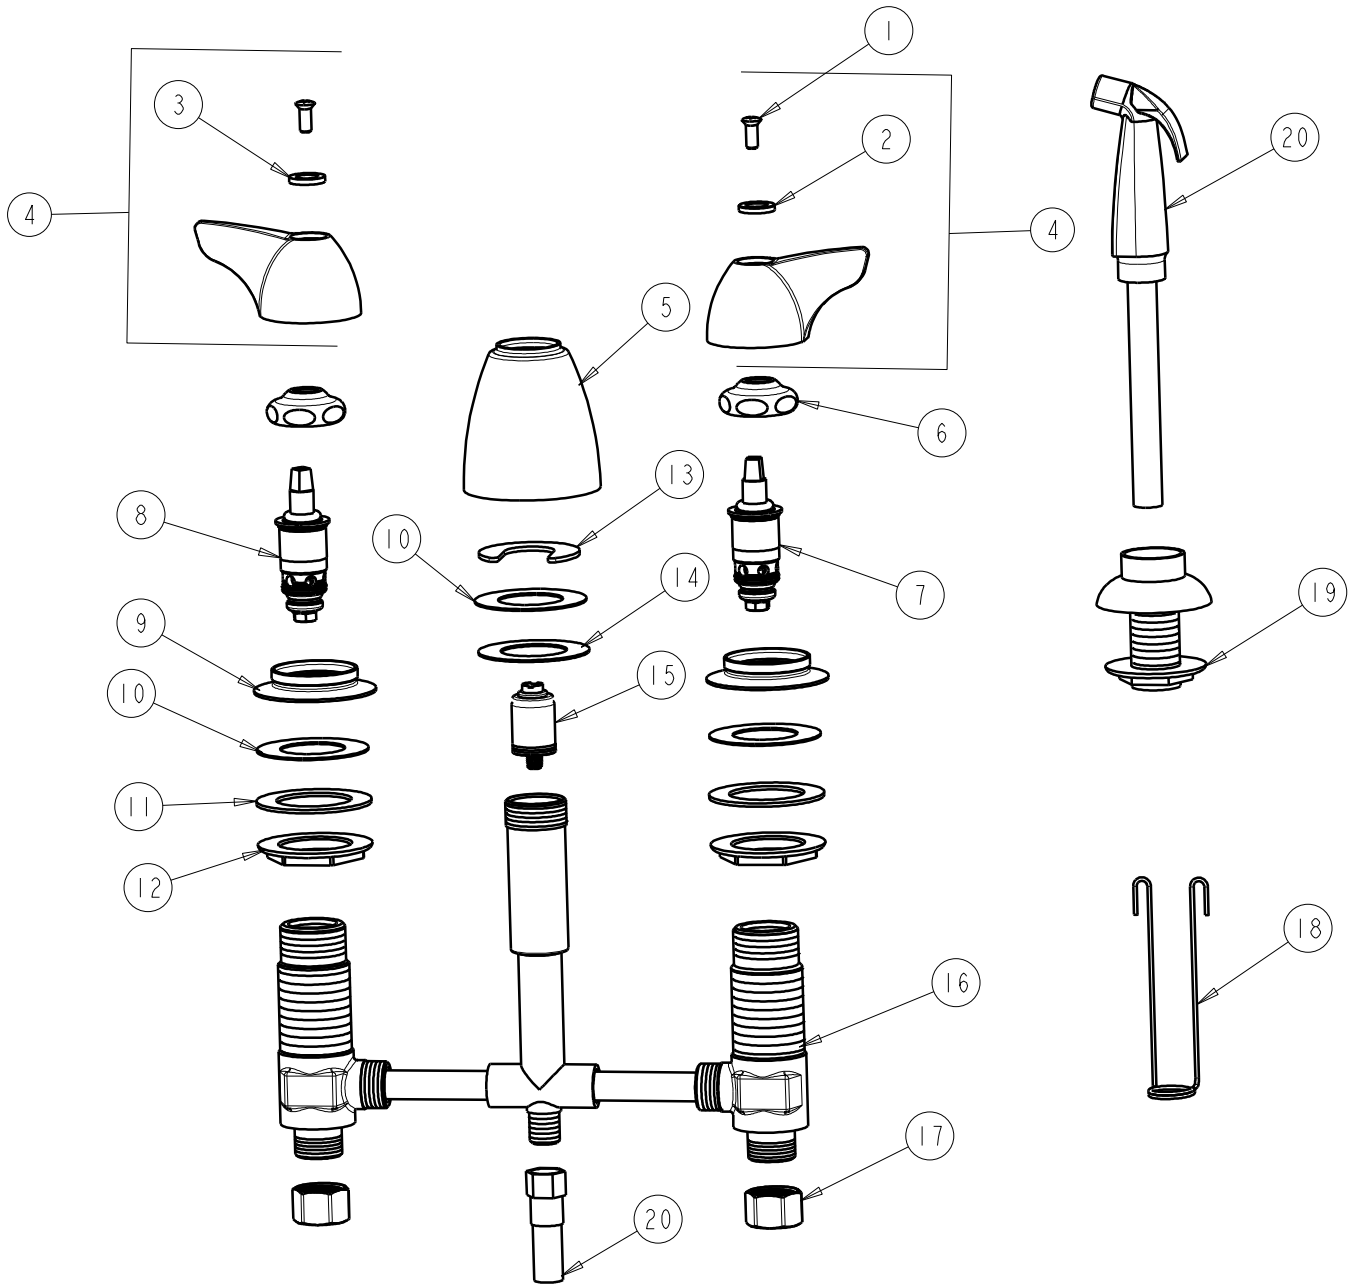

SUBMITTED MODEL NO.

BY: SID

DATE: 04-09-09

ITEM NO.

CHK: *[Signature]*

REV:

**FOR TECHNICAL ASSISTANCE**  
1-800-TEC-TRUE (1-800-832-8783)

ITEM	PART NO.	DESCRIPTION	ITEM	PART NO.	DESCRIPTION
1	420-010JKRCF	SCREW, 10-32 UNC PH 1/2	12	250-004JKRBF	LOCKNUT
2	633-123JKNF	INDEX BUTTON (BLUE)	13	200-006JKNF	C-WASHER
3	633-023JKNF	INDEX BUTTON (RED)	14	888-006JKRBF	BRASS WASHER
4	1000-PRJKCP	WING HANDLE ASSEMBLY (PAIR)	15	1103-006JKNF	DIVERTER VALVE
5	890-259JKCP	SPOUT ESCUTCHEON	16	----	VALVE BODY NOT SOLD SEPARATELY
6	1-214JKCP	CAP	17	49-005JKRBF	COUPLING NUT
7	1-099XTJKNF	QUATURN UNIT (RH)	18	200-007JKNF	HANGER
8	1-100XTJKNF	QUATURN UNIT (LH)	19	1103-014KJKNF	FLANGE ASSEMBLY (BLACK)
9	1797-122JKCP	FLANGE	20	1103-009KJKNF	SPRAY AND HOSE ASSEMBLY
10	739-056JKNF	RUBBER WASHER			
11	55-010JKNF	STEEL WASHER			