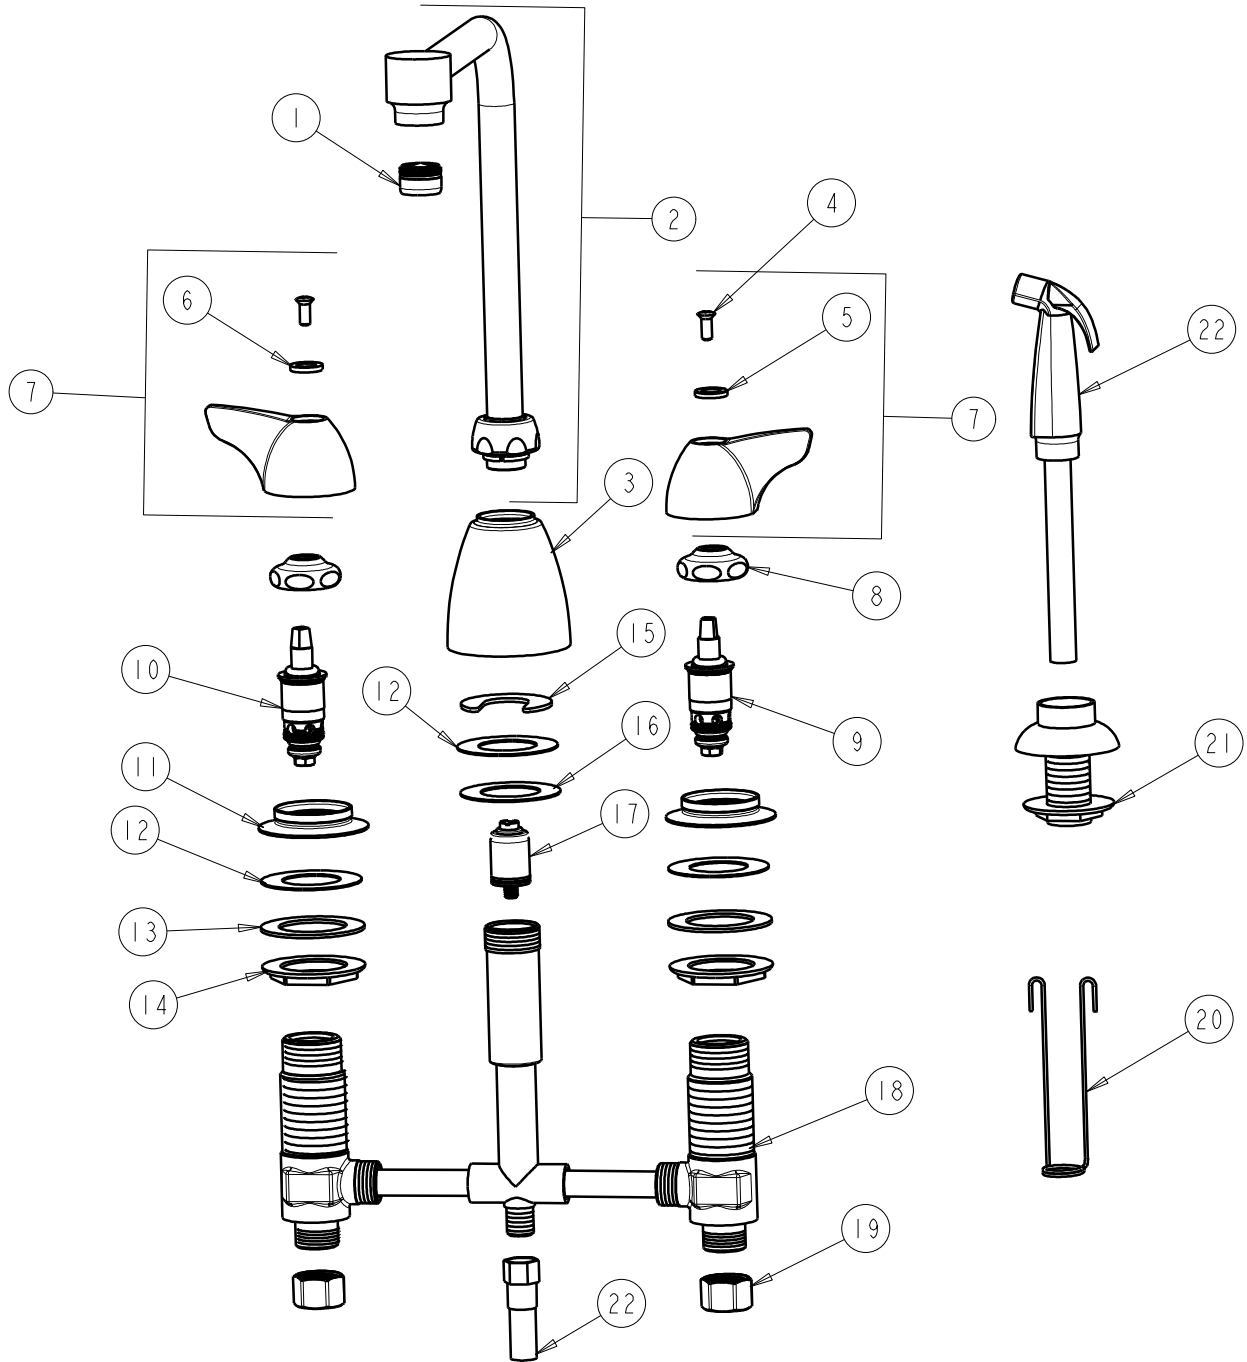

CHICAGO FAUCETS
a Geberit company

2100 South Clearwater Drive
Des Plaines, IL 60018
Phone: 847-803-5000
Fax: 847-803-5454
www.chicagofaucets.com

REPAIR PARTS

FITTING NO.
1200-AHA8CP
SUBMITTED MODEL NO.

FOR TECHNICAL ASSISTANCE
1-800-TEC-TRUE (1-800-832-8783)

BY: SID DATE: 03-29-07
CHK: *[Signature]* REV: 04-08-09

ITEM NO.

ITEM	PART NO.	DESCRIPTION	ITEM	PART NO.	DESCRIPTION
1	E12JKCP	SOFTFLO OUTLET	12	739-056JKNF	RUBBER WASHER
2	HA8JKCP	FOR PARTS SEE HA8JKCP	13	55-010JKNF	STEEL WASHER
3	890-259JKCP	SPOUT ESCUTCHEON	14	250-004JKRBF	LOCKNUT
4	420-010JKRCF	SCREW, 10-32 UNC PH 1/2	15	200-006JKNF	C-WASHER
5	633-123JKNF	INDEX BUTTON (BLUE)	16	888-006JKRBF	BRASS WASHER
6	633-023JKNF	INDEX BUTTON (RED)	17	1103-006JKNF	DIVERTER VALVE
7	1000-PRJKCP	WING HANDLE ASSEMBLY (PAIR)	18	-----	VALVE BODY NOT SOLD SEPARATELY
8	1-214JKCP	CAP	19	49-005JKRBF	COUPLING NUT
9	1-099XTJKNF	QUATURN UNIT (RH)	20	200-007JKNF	HANGER
10	1-100XTJKNF	QUATURN UNIT (LH)	21	1103-014KJKNF	FLANGE ASSEMBLY (BLACK)
11	1797-122JKCP	FLANGE	22	1103-009KJKNF	SPRAY AND HOSE ASSEMBLY