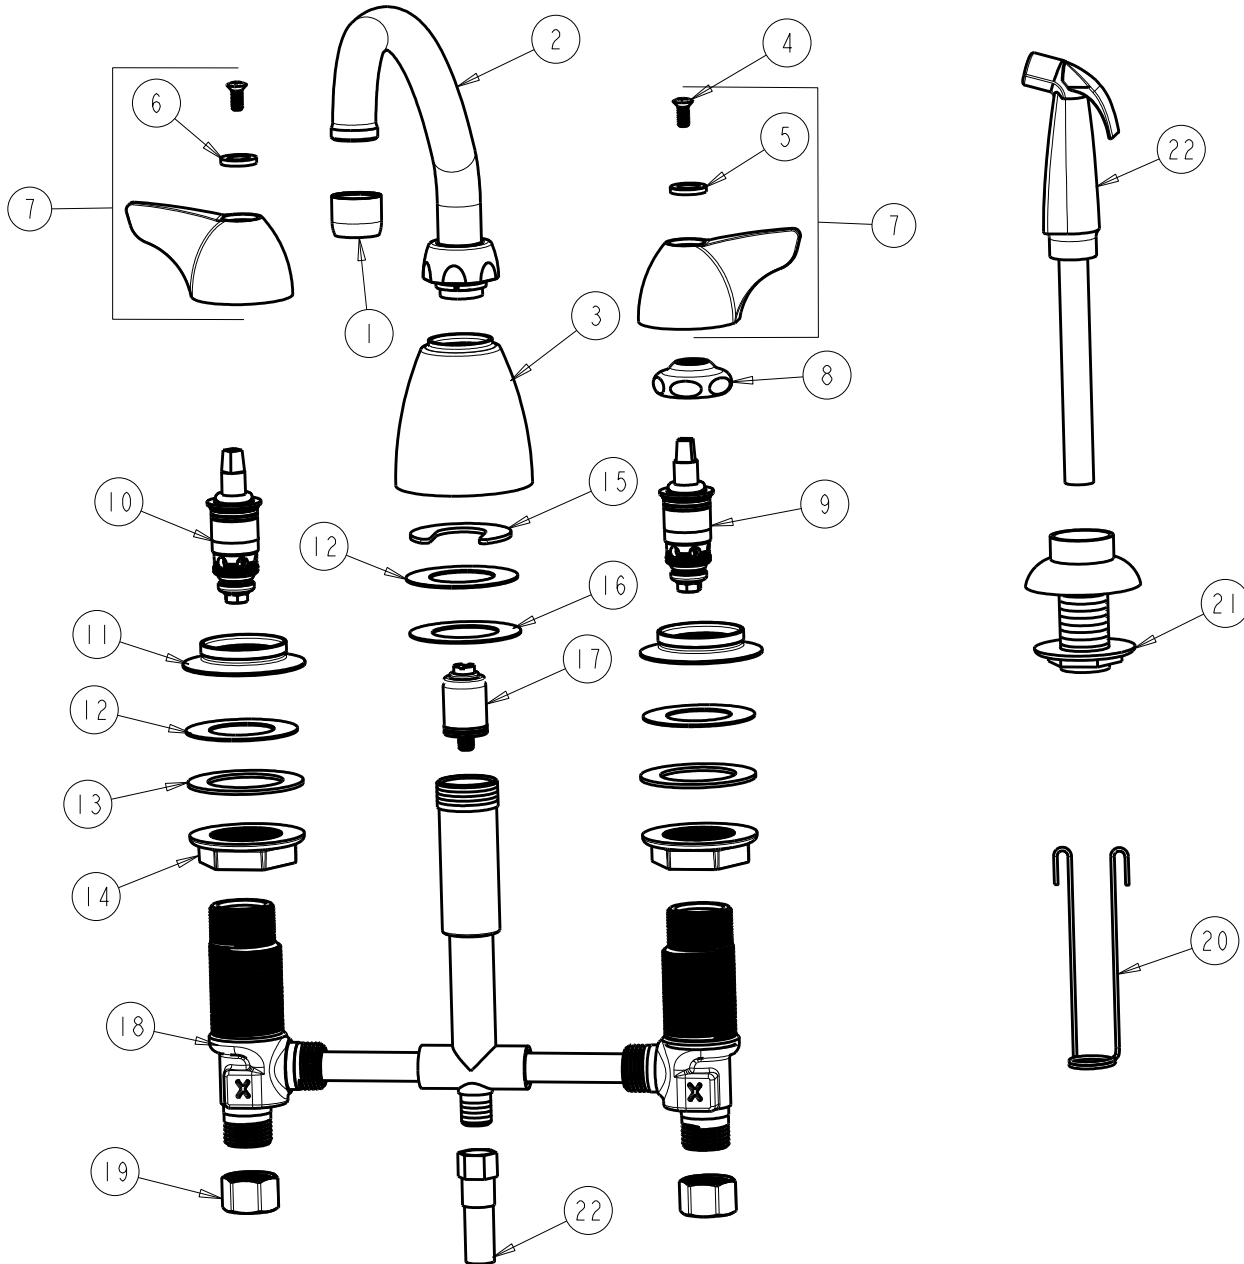

CHICAGO FAUCETS

a Geberit company

2100 South Clearwater Drive
Des Plaines, IL 60018
Phone: 847-803-5000
Fax: 847-803-5454
www.chicagofaucets.com

REPAIR PARTS

BY: SID DATE: 03-24-11
CHK: *[Signature]* REV:

FITTING NO.

1200-AABCP

SUBMITTED MODEL NO.

ITEM NO.

FOR TECHNICAL ASSISTANCE
1-800-TEC-TRUE (1-800-832-8783)

ITEM	PART NO.	DESCRIPTION	ITEM	PART NO.	DESCRIPTION
1	E3JKCP	SOFTFLO AERATOR OUTLET	12	739-056JKNF	RUBBER WASHER
2	L9LESSE3JKCP	FOR PARTS SEE L9LESSE3JKCP	13	55-010JKNF	STEEL WASHER
3	890-259JKCP	SPOUT ESCUTCHEON	14	250-004JKNF	LOCKNUT
4	420-010JKRCF	SCREW, 10-32 UNC PH 1/2	15	200-006JKNF	C-WASHER
5	633-123JKNF	INDEX BUTTON (BLUE)	16	888-006JKRBF	BRASS WASHER
6	633-023JKNF	INDEX BUTTON (RED)	17	1103-006JKNF	DIVERTER VALVE
7	1000-PRJKCP	WING HANDLE ASSEMBLY (PAIR)	18	-----	VALVE BODY NOT SOLD SEPARATELY
8	1-214JKCP	CAP	19	49-005JKRBF	COUPLING NUT
9	1-099XTJKABNF	QUATURN UNIT (RH)	20	200-007JKNF	HANGER
10	1-100XTJKABNF	QUATURN UNIT (LH)	21	1103-014JKJNF	FLANGE ASSEMBLY (BLACK)
11	1797-122JKCP	FLANGE	22	1103-009KJKNF	SPRAY AND HOSE ASSEMBLY