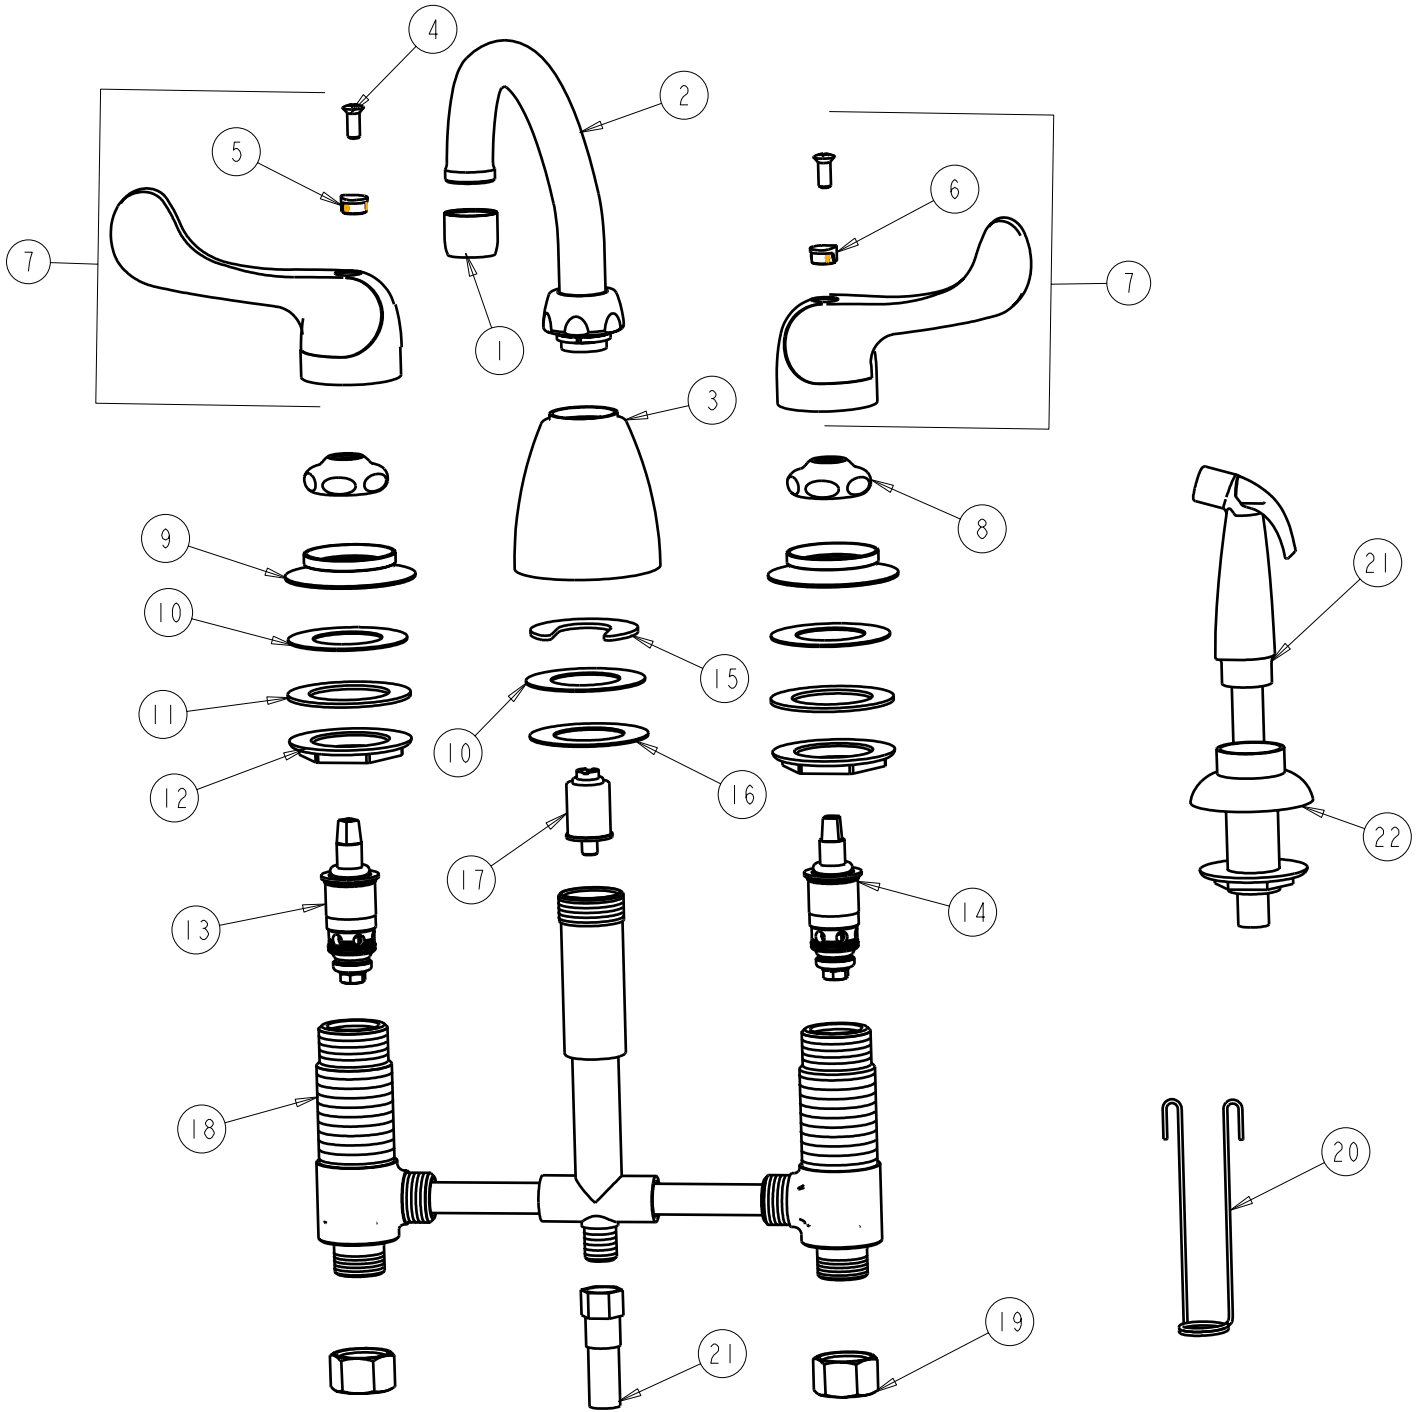

# PARTS LIST

BY: SID  
CHK'D: *[Signature]*

FINISH: AS SPECIFIED  
DATE: 06-10-06  
REV: 03-29-07

1200-A320

ITEM NO.	PART NO.	DESCRIPTION	ITEM NO.	PART NO.	DESCRIPTION
1	E3	SOFTFLO OUTLET	12	250-004	LOCKNUT
2	L9	FOR PARTS SEE L9 WITH E3	13	1-100XT	QUATURN UNIT (LH)
3	890-259	SPOUT ESCUTCHEON	14	1-099XT	QUATURN UNIT (RH)
4	420-010	SCREW	15	200-006	C-WASHER
5	320-003	INDEX BUTTON (RED)	16	888-006	BRASS WASHER
6	320-004	INDEX BUTTON (BLUE)	17	1103-006	DIVERTER VALVE
7	320PR	CANOPY HANDLE ASSEMBLY	18	-----	VALVE BODY (NOT SOLD SEPARATELY)
8	1-214	CAP	19	49-005	COUPLING NUT
9	1797-122	FLANGE	20	200-007	HANGER
10	739-056	RUBBER WASHER	21	1103-009K	SPRAY AND HOSE ASSEMBLY
11	55-010	STEEL WASHER	22	1103-014K	FLANGE ASSEMBLY