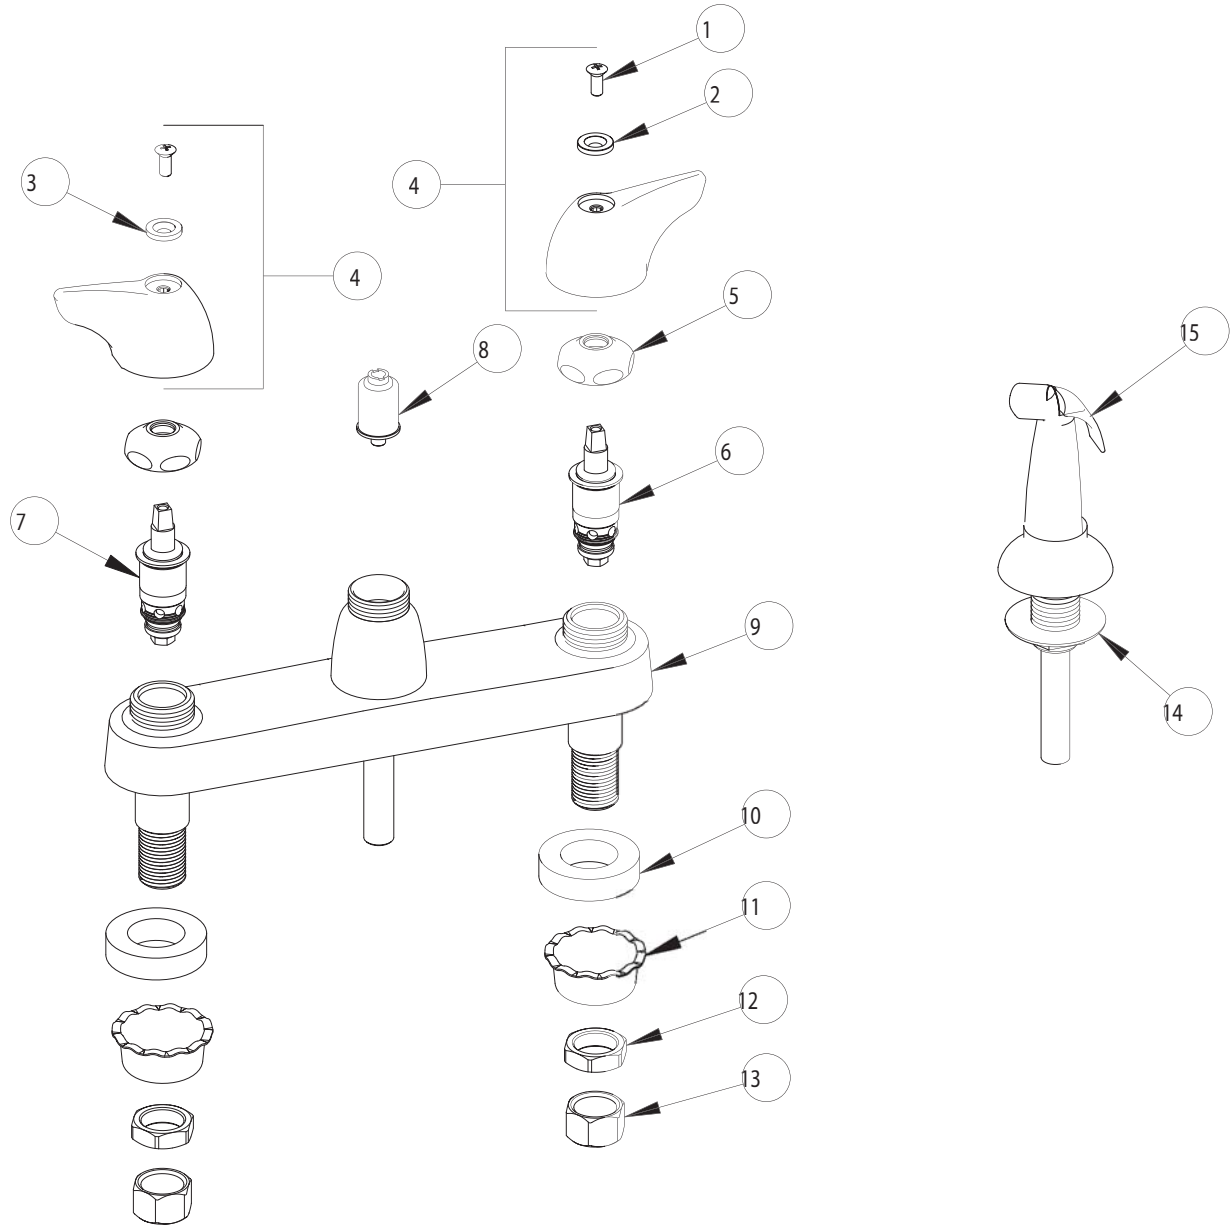

PARTS LIST

BY: SID
CHK'D:

FINISH:
DATE:

AS SPECIFIED
11-05-01

1102-LESSSPT

ITEM NO.	PART NO.	DESCRIPTION	ITEM NO.	PART NO.	DESCRIPTION
1	420-010	SCREW	10	555-313	WASHER
2	633-123	INDEX BUTTON (BLUE)	11	1797-114	BASIN COCK WASHER
3	633-023	INDEX BUTTON (RED)	12	49-004	LOCKNUT
4	1000PR	WING HANDLE ASSEMBLY	13	49-005	COUPLING NUT
5	1-214	CAP	14	1103-014K	FLANGE ASSEMBLY
6	1-099XT	QUATURN UNIT (RH)	15	1103-009K	SPRAY AND HOSE ASSEMBLY
7	1-100XT	QUATURN UNIT (LH)			
8	1103-006	DIVERTER VALVE			
9	----	VALVE BODY (NOT SOLD SEPARATELY)			