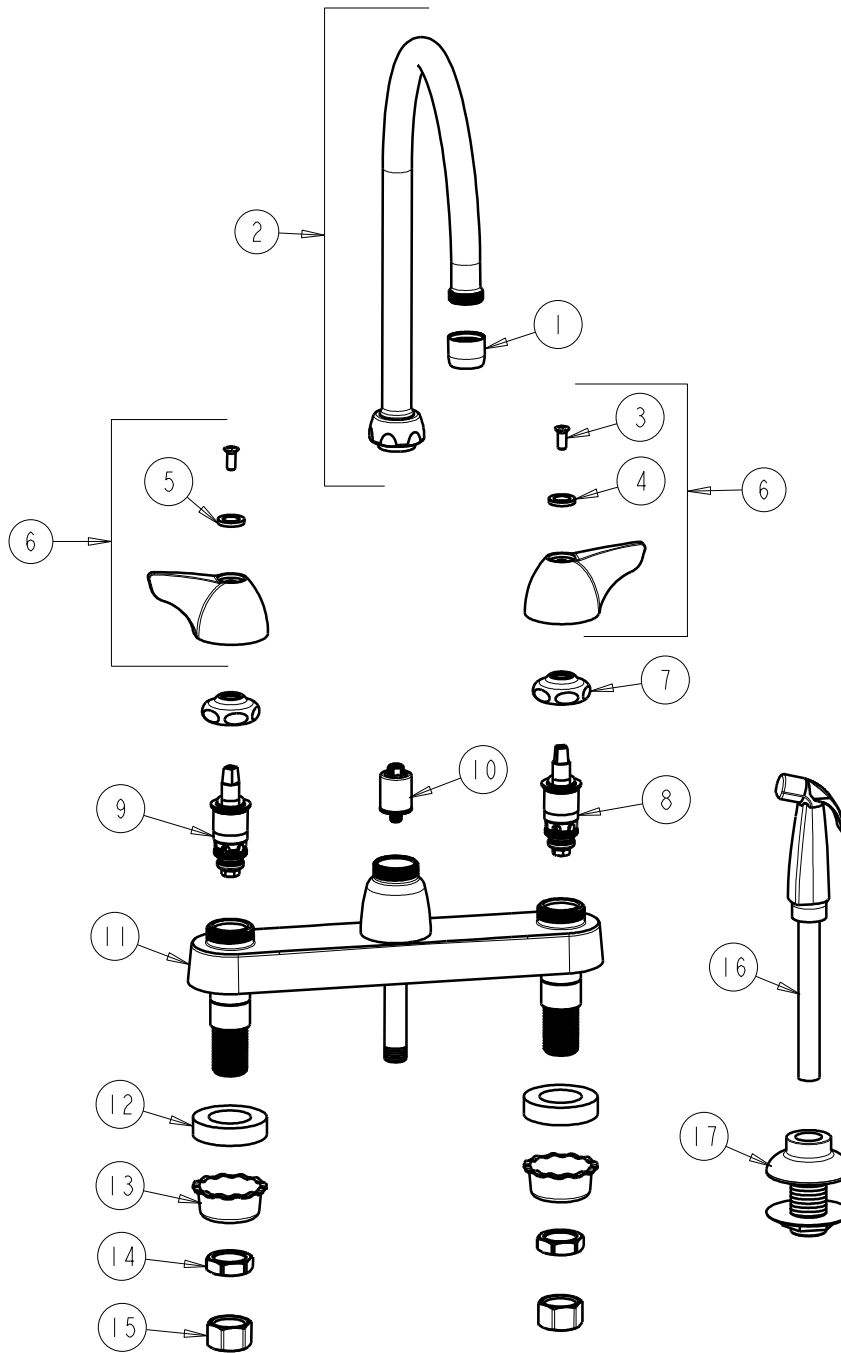

FITTING NO.

1102-GN8AE3CP

SUBMITTED MODEL NO.

ITEM NO.

FOR TECHNICAL ASSISTANCE
1-800-TEC-TRUE (1-800-832-8783)

ITEM	PART NO.	DESCRIPTION	ITEM	PART NO.	DESCRIPTION
1	E3JKCP	SOFTFLO AERATOR OUTLET	10	1103-006JKNF	DIVERTER VALVE
2	GN8AE3JKCP	FOR PARTS SEE GN8AE3JKCP	11	—	VALVE BODY NOT SOLD SEPARATELY
3	420-010JKRCF	SCREW, 10-32 UNC PH 1/2	12	555-313JKNF	WASHER
4	633-123JKNF	INDEX BUTTON (BLUE)	13	1797-114JKNF	BASIN COCK WASHER
5	633-023JKNF	INDEX BUTTON (RED)	14	49-004JKRBF	LOCKNUT
6	1000-PRJKCP	WING HANDLE ASSEMBLY (PAIR)	15	49-005JKRBF	COUPLING NUT
7	1-214JKCP	CAP	16	1103-009KJKNF	SPRAY AND HOSE ASSEMBLY
8	1-099XTJKNF	QUATURN UNIT (RH)	17	1103-014KJKNF	FLANGE ASSEMBLY
9	1-100XTJKNF	QUATURN UNIT (LH)			