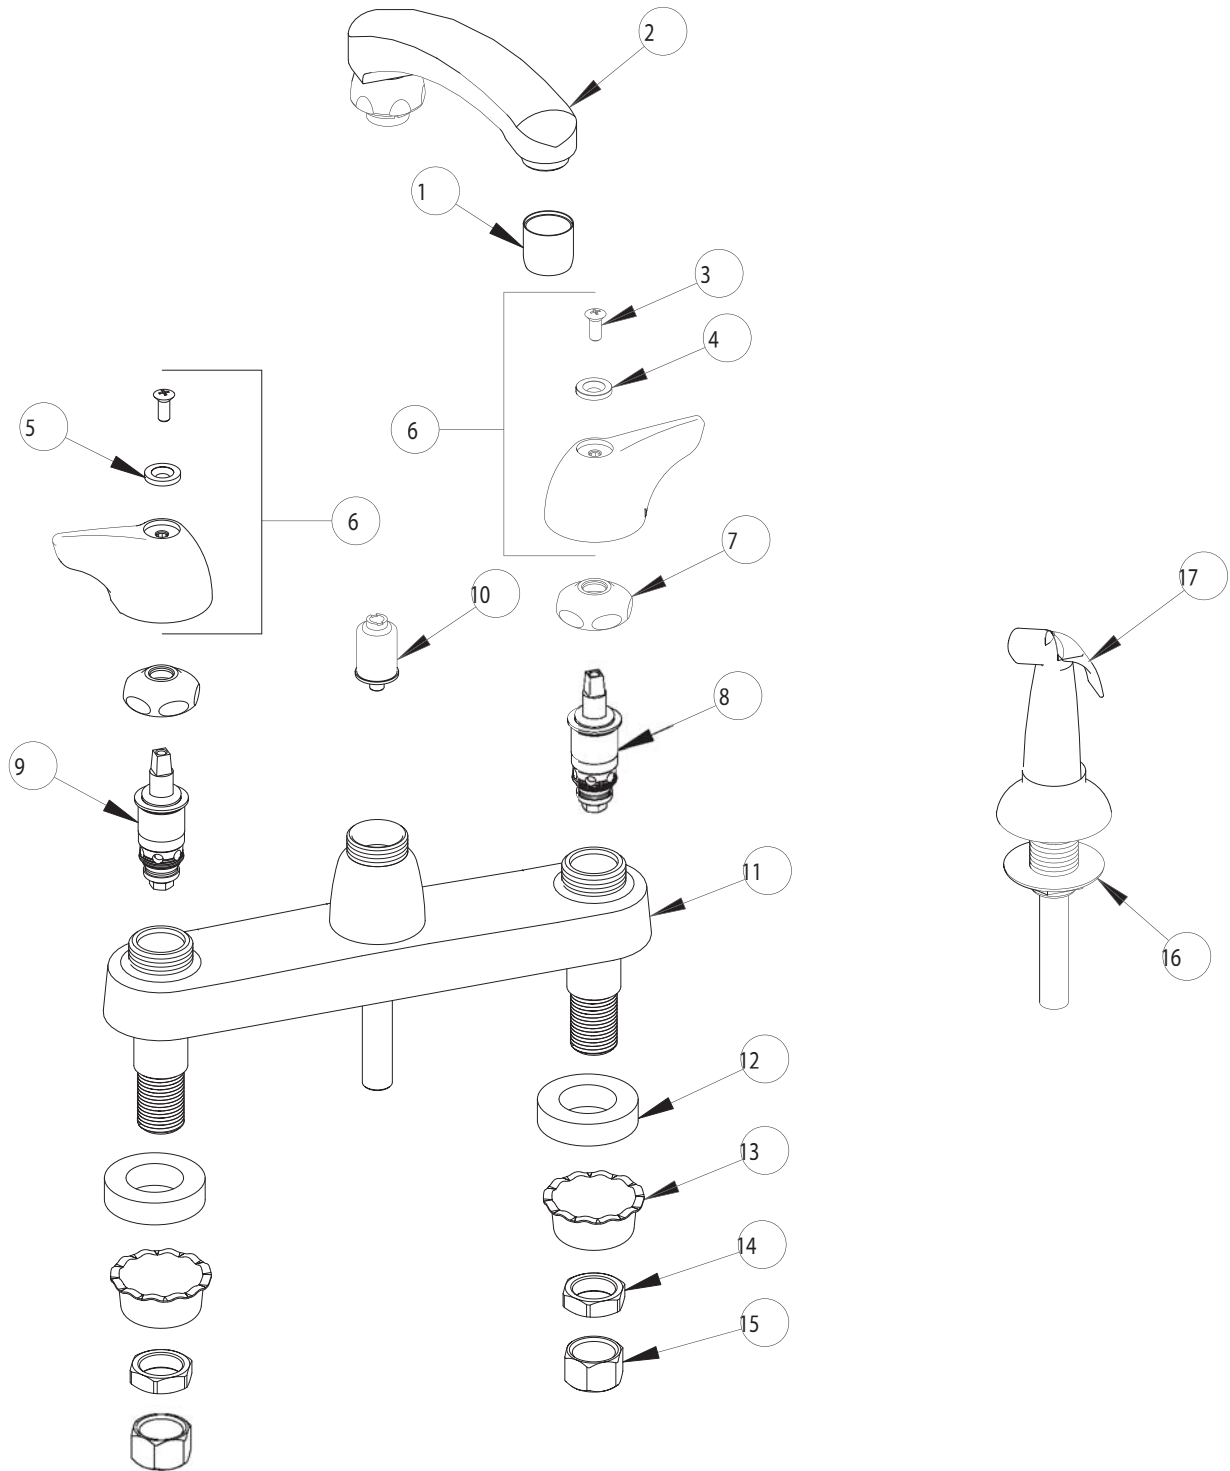

PARTS LIST

BY: SID
CHK'D:

FINISH:
DATE:

AS SPECIFIED
11-05-01

1102

ITEM NO.	PART NO.	DESCRIPTION	ITEM NO.	PART NO.	DESCRIPTION
1	E3	SOFTFLO OUTLET	11	----	VALVE BODY (NOT SOLD SEPARATELY)
2	L8	FOR PARTS SEE L8	12	555-313	WASHER
3	420-010	SCREW	13	1797-114	BASIN COCK WASHER
4	633-123	INDEX BUTTON (BLUE)	14	49-004	LOCKNUT
5	633-023	INDEX BUTTON (RED)	15	49-005	COUPLING NUT
6	1000PR	WING HANDLE ASSEMBLY	16	1103-014K	FLANGE ASSEMBLY
7	1-214	CAP	17	1103-009K	SPRAY AND HOSE ASSEMBLY
8	1-099XT	QUATURN UNIT (RH)			
9	1-100XT	QUATURN UNIT (LH)			
10	1103-006	DIVERTER VALVE			