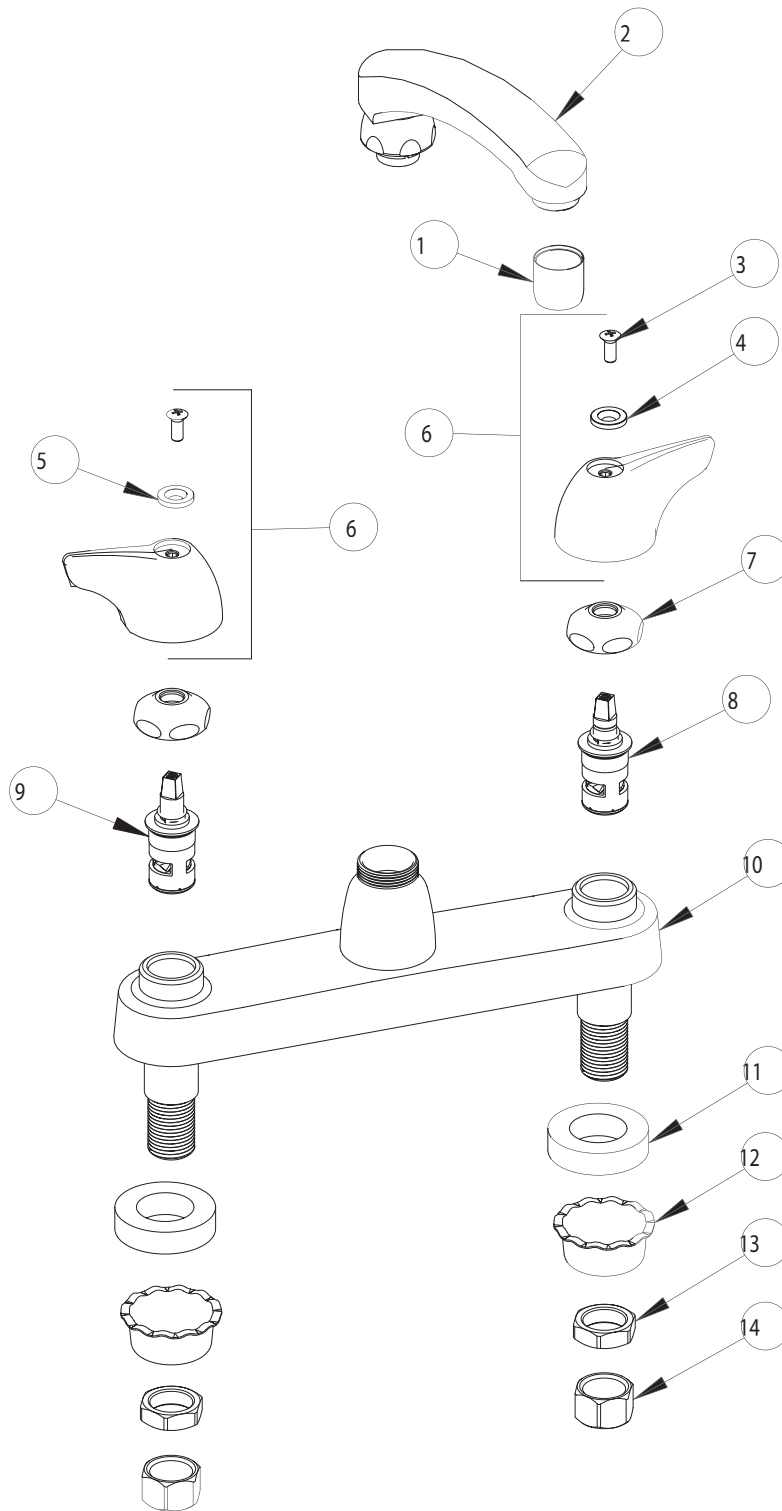

# PARTS LIST

BY: SID  
CHK'D:

FINISH:  
DATE:

AS SPECIFIED  
11-02-01

1100-XK

ITEM NO.	PART NO.	DESCRIPTION	ITEM NO.	PART NO.	DESCRIPTION
1	E3	SOFTFLO OUTLET	8	1-099XK	RH CERAMIC QUATURN UNIT
2	L8	FOR PARTS SEE L8	9	1-100XK	LH CERAMIC QUATURN UNIT
3	420-010	SCREW	10	----	VALVE BODY (NOT SOLD SEPARATELY)
4	633-123	INDEX BUTTON (BLUE)	11	555-313	WASHER
5	633-023	INDEX BUTTON (RED)	12	1797-114	BASIN COCK WASHER
6	1000PR	HANDLE HOT/COLD	13	49-004	LOCKNUT
7	1-214	CAP	14	49-005	COUPLING NUT