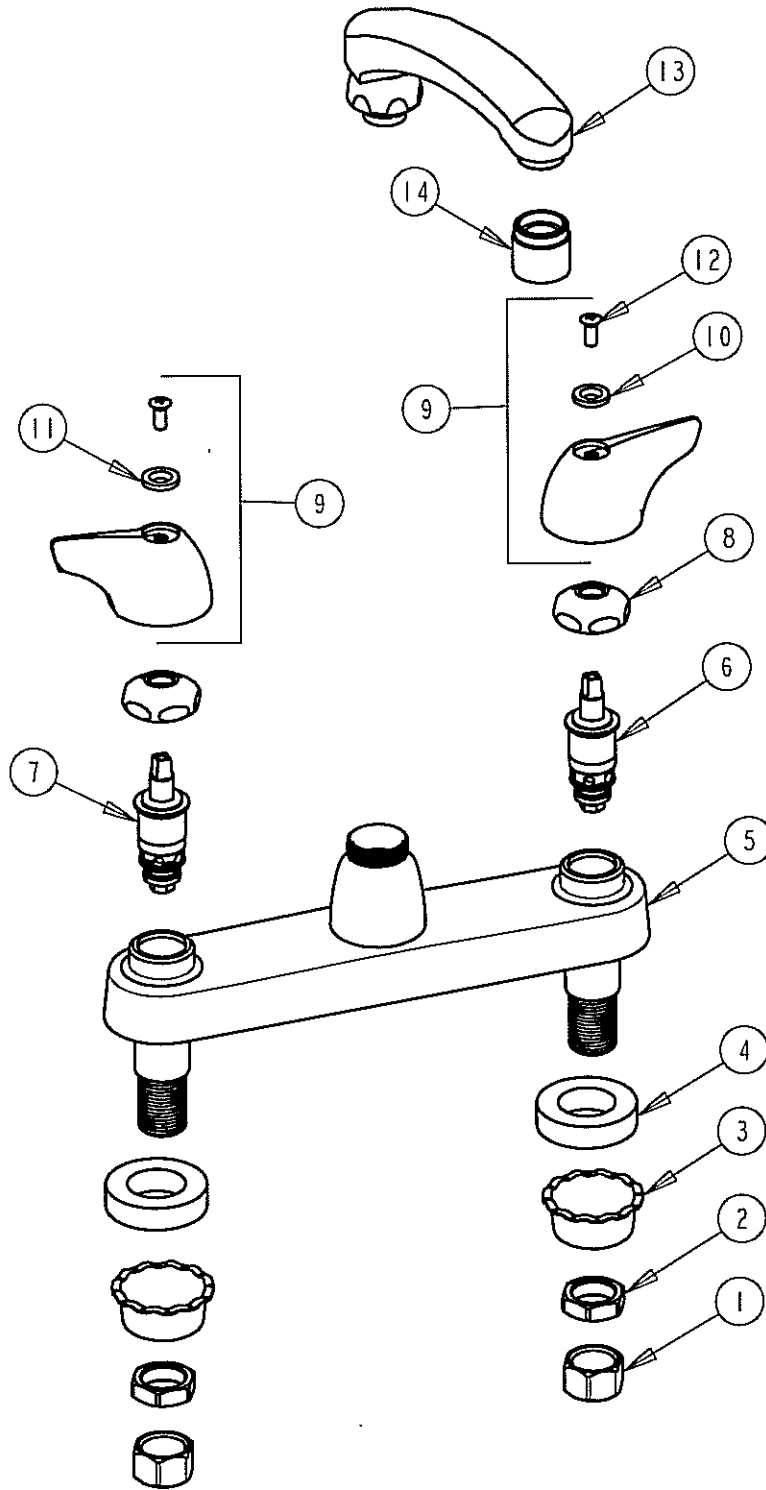

PARTS LIST

BY: SID
CHK'D: SID

CHICAGO FAUCETS
Last As Long As The Building

FINISH:
DATE:

AS SPECIFIED
09-18-02

1100-VPA

ITEM NO.	PART NO.	DESCRIPTION	ITEM NO.	PART NO.	DESCRIPTION
1	49-005	COUPLING NUT	8	1-214	CAP
2	49-004	LOCKNUT	9	1000PR	WING HANDLE ASSEMBLY
3	1797-114	BASIN COCK WASHER	10	633-123	INDEX BUTTON (BLUE)
4	555-313	WASHER	11	633-023	INDEX BUTTON (RED)
5	-----	VALVE BODY (NOT SOLD SEPARATELY)	12	420-010	SCREW
6	1-099XT	QUATURN UNIT (RH)	13	L8	FOR PARTS SEE L8LESSE3
7	1-100XT	QUATURN UNIT (LH)	14	E3VP	SOFTFLO OUTLET (INCL KEY)