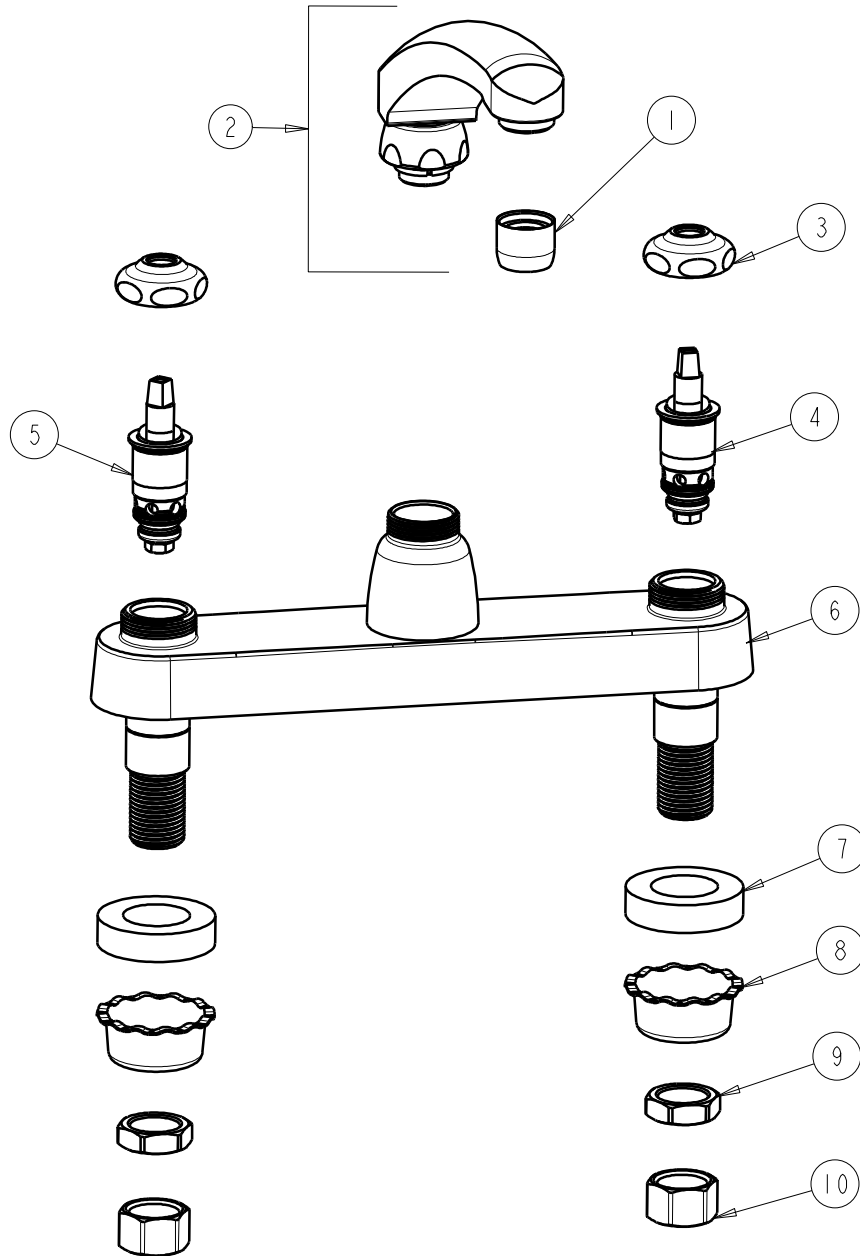

CHICAGO FAUCETS
a Geberit company

2100 South Clearwater Drive
Des Plaines, IL 60018
Phone: 847-803-5000
Fax: 847-803-5454
www.chicagofaucets.com

REPAIR PARTS

FITTING NO.

1100-LESSHDLCP

SUBMITTED MODEL NO.

BY: JAR DATE: 03-25-09

CHK: *[Signature]* REV:

ITEM NO.

FOR TECHNICAL ASSISTANCE
1-800-TEC-TRUE (1-800-832-8783)

ITEM	PART NO.	DESCRIPTION	ITEM	PART NO.	DESCRIPTION
1	E3JKCP	SOFTFLO AERATOR OUTLET	6	---	VALVE BODY (NOT SOLD SEPARATELY)
2	L8JKCP	FOR PARTS SEE L8JKCP	7	555-313JKNF	WASHER
3	1-214JKCP	CAP	8	1797-114JKNF	BASIN COCK WASHER
4	1-099XTJKNF	QUATURN UNIT (RH)	9	49-004JKRBF	LOCKNUT
5	1-100XTJKNF	QUATURN UNIT (LH)	10	49-005JKRBF	COUPLING NUT