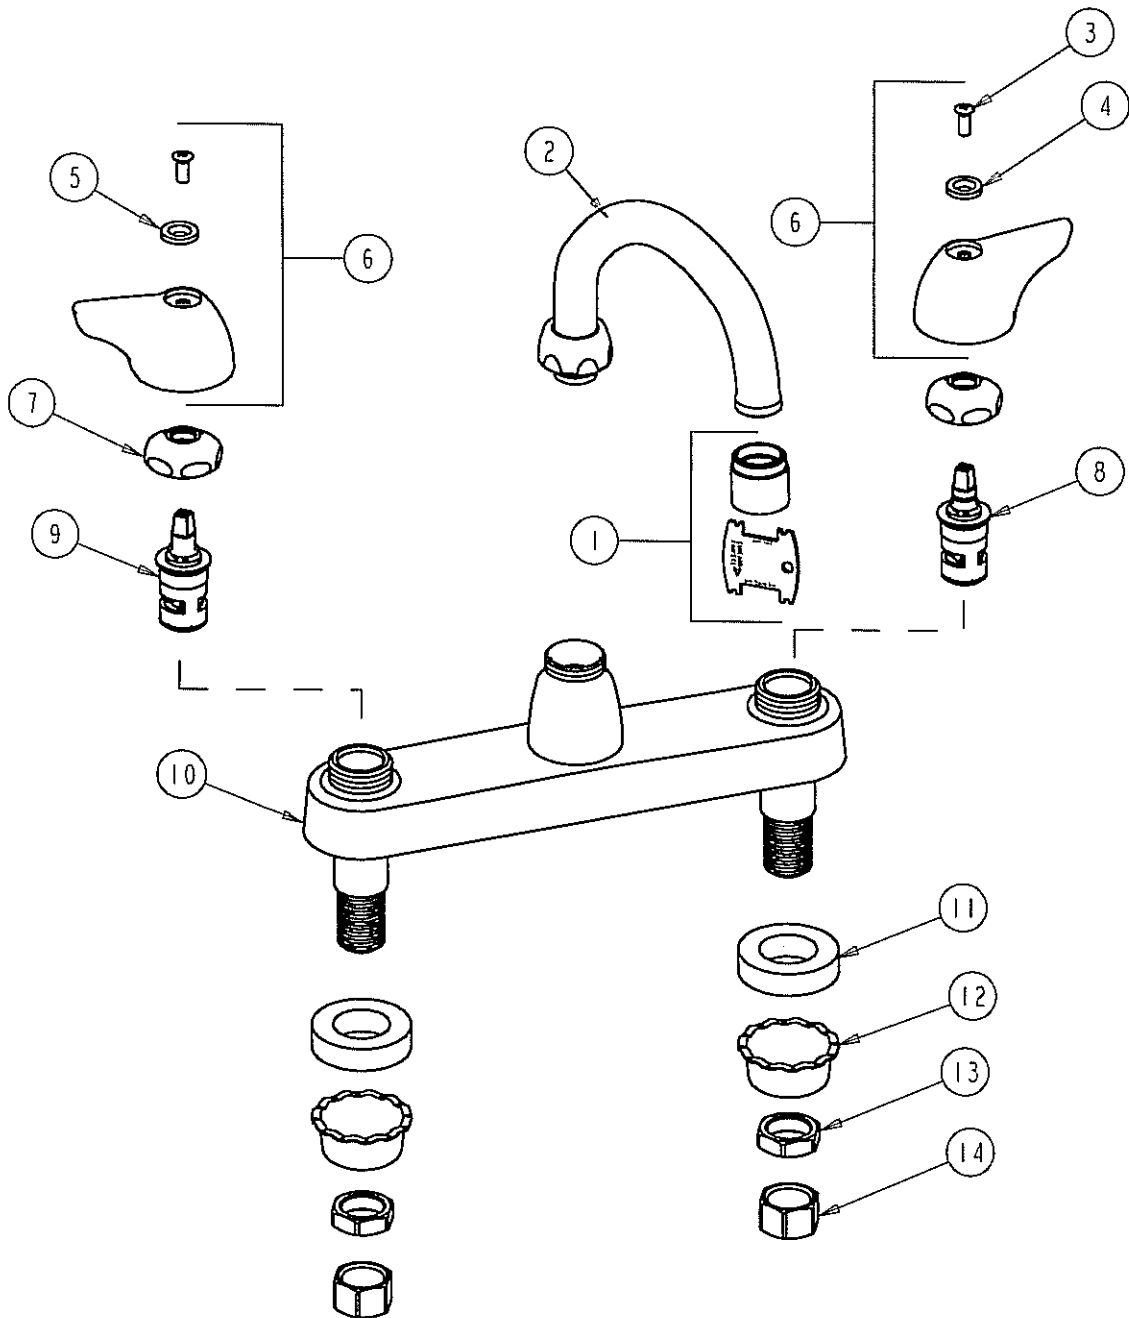

PARTS LIST

BY: SID
CHK'D: *AK*

**CHICAGO
FAUCETS**
a Geberit company

FINISH: CHROME PLATE
DATE: 04-12-06

1100-L9VPAXK

REV:

ITEM NO.	PART NO.	DESCRIPTION	ITEM NO.	PART NO.	DESCRIPTION
1	E3VP	SOFTFLO OUTLET (INCL KEY)	9	1-100XK	LH CERAMIC QUATURN UNIT
2	L9	FOR PARTS SEE L9LESSE3	10	----	VALVE BODY (NOT SOLD SEPARATELY)
3	420-010	SCREW	11	555-313	WASHER
4	633-123	INDEX BUTTON (BLUE)	12	1797-114	BASIN COCK WASHER
5	633-023	INDEX BUTTON (RED)	13	49-004	LOCKNUT
6	1000PR	WING HANDLE ASSEMBLY	14	49-005	COUPLING NUT
7	1-214	CAP			
8	1-099XK	RH CERAMIC QUATURN UNIT			