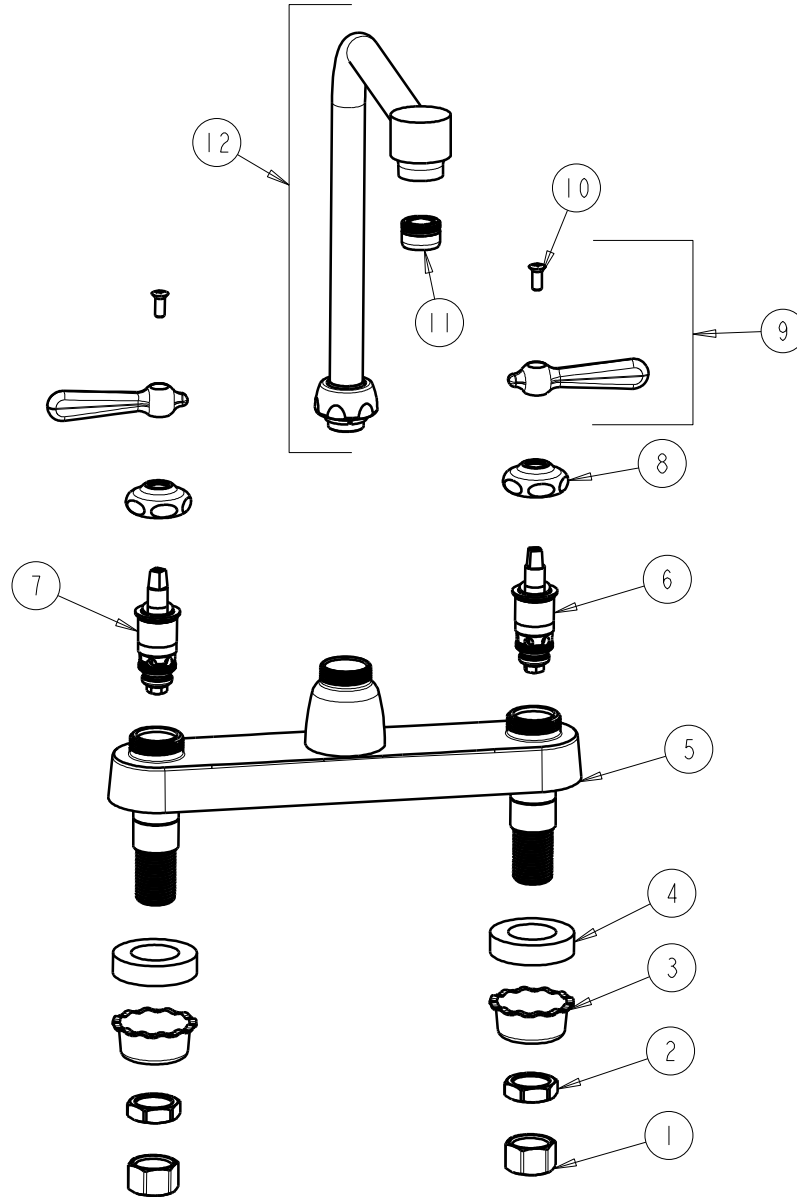

CHICAGO FAUCETS
a Geberit company

2100 South Clearwater Drive
Des Plaines, IL 60018
Phone: 847-803-5000
Fax: 847-803-5454
www.chicagofaucets.com

REPAIR PARTS

FITTING NO.

1100-HA8-241CP

SUBMITTED MODEL NO.

BY: JAR

DATE: 03-10-09

CHK: *JAR*

REV:

ITEM NO.

FOR TECHNICAL ASSISTANCE
1-800-TEC-TRUE (1-800-832-8783)

ITEM	PART NO.	DESCRIPTION	ITEM	PART NO.	DESCRIPTION
1	49-005JKRBF	COUPLING NUT	7	1-100XTJKNF	QUATURN UNIT (LH)
2	49-004JKRBF	LOCKNUT	8	1-214JKCP	CAP
3	1797-114JKNF	BASIN COCK WASHER	9	241-PLJKCP	PLAIN LEVER HANDLE
4	555-313JKNF	WASHER	10	420-010JKRCF	SCREW, 10-32 UNC PH 1/2
5	—	VALVE BODY (NOT SOLD SEPARATELY)	11	E12JKCP	SOFTFLO OUTLET
6	1-099XTJKNF	QUATURN UNIT (RH)	12	HA8JKCP	FOR PARTS SEE HA8JKCP