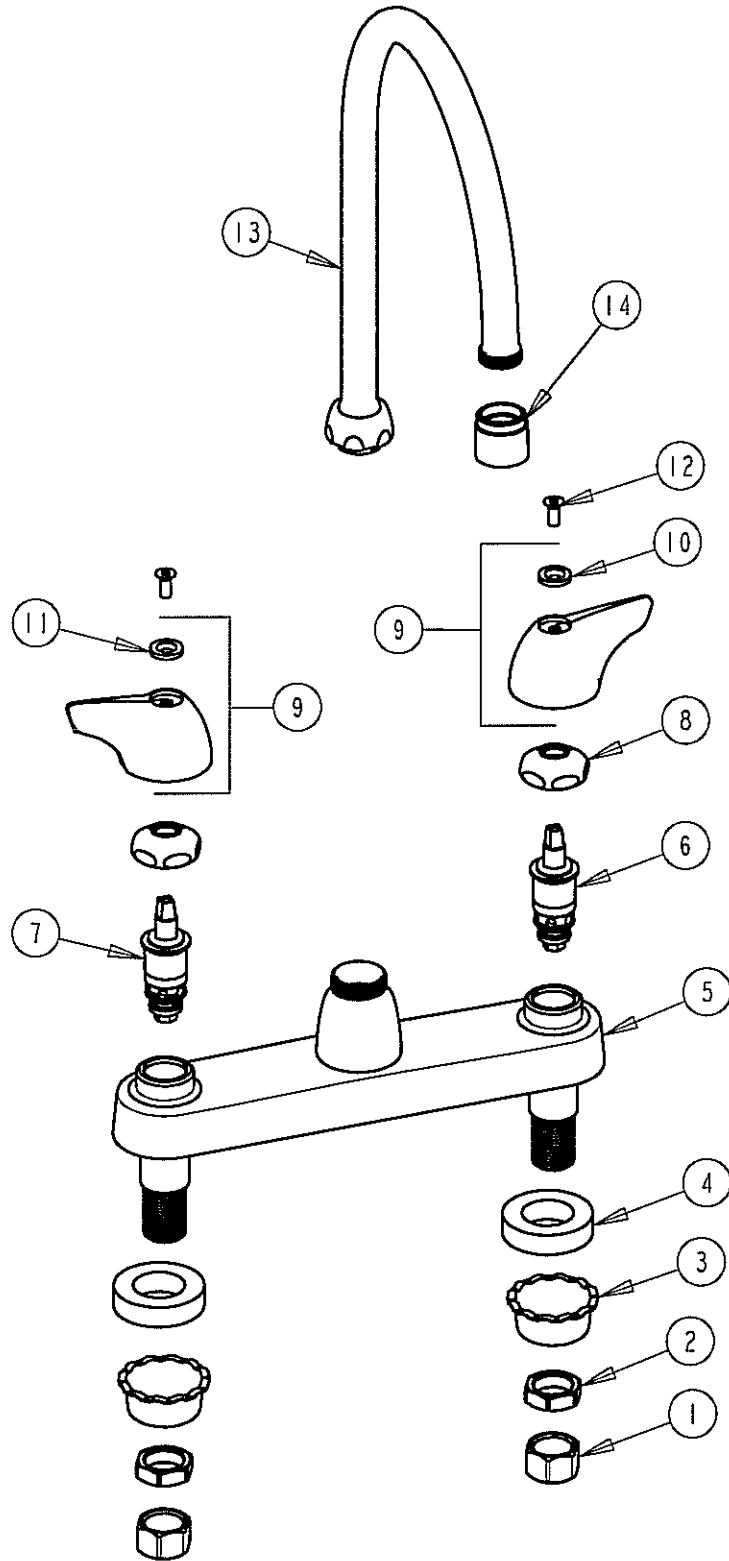

PARTS LIST

BY: SID
CHK'D: SID

**CHICAGO
FALCETS**
Last As Long As The Building

FINISH:
DATE:

AS SPECIFIED
09-18-02

1100-GN8AE3VPC

ITEM NO.	PART NO.	DESCRIPTION	ITEM NO.	PART NO.	DESCRIPTION
1	49-005	COUPLING NUT	8	1-214	CAP
2	49-004	LOCKNUT	9	1000PR	WING HANDLE ASSEMBLY
3	1797-114	BASIN COCK WASHER	10	633-123	INDEX BUTTON (BLUE)
4	555-313	WASHER	11	633-023	INDEX BUTTON (RED)
5	-----	VALVE BODY (NOT SOLD SEPARATELY)	12	420-217	VANDAL PROOF SCREW
6	1-099XT	QUATURN UNIT (RH)	13	GN8A	FOR PARTS SEE GN8A
7	1-100XT	QUATURN UNIT (LH)	14	E3VP	SOFTFLO OUTLET (INCL KEY)