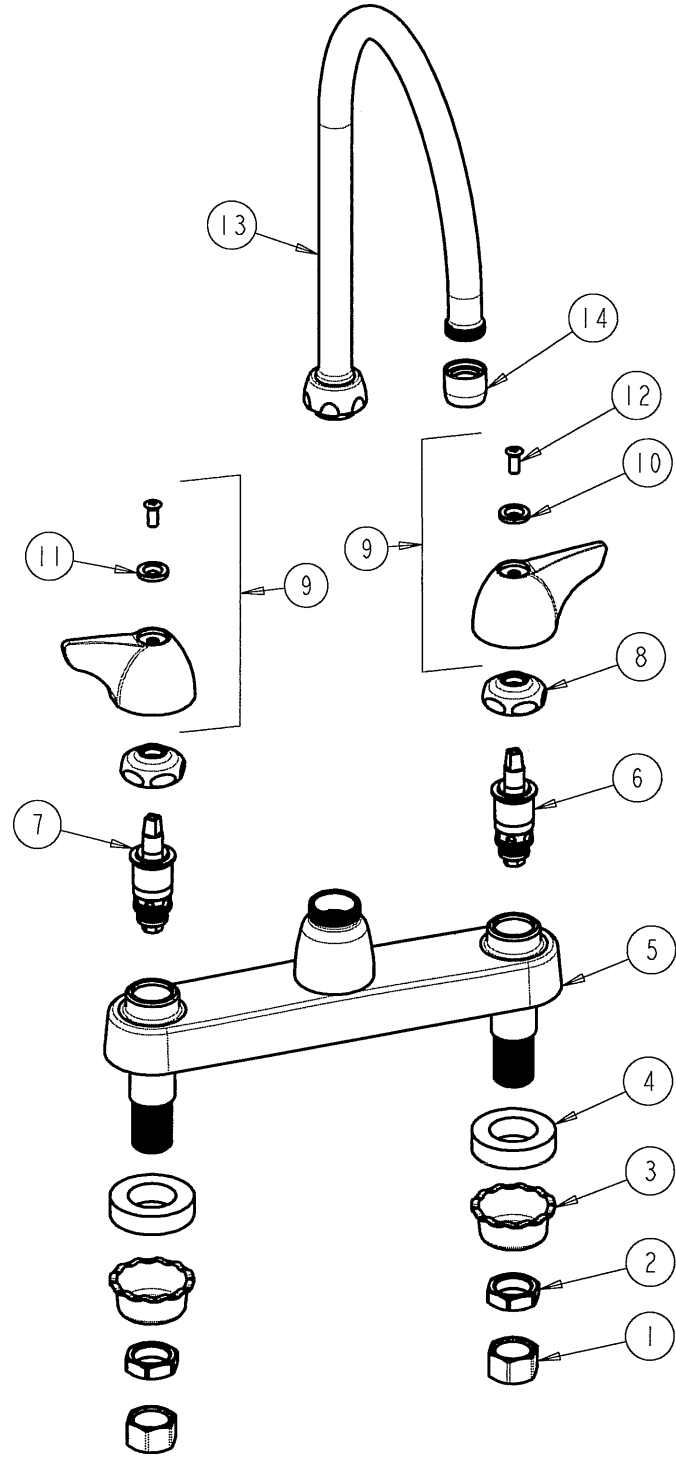

# PARTS LIST

BY: JAR  
CHK'D: *[Signature]*

**CHICAGO FAUCETS**  
a Geberit company

FINISH:  
DATE:

AS SPECIFIED  
12-27-06

1100-GN8AE3

REV:

| ITEM NO. | PART NO. | DESCRIPTION                      | ITEM NO. | PART NO. | DESCRIPTION                 |
|----------|----------|----------------------------------|----------|----------|-----------------------------|
| 1        | 49-005   | COUPLING NUT                     | 8        | 1-214    | CAP                         |
| 2        | 49-004   | LOCKNUT                          | 9        | 1000-PR  | WING HANDLE ASSEMBLY (PAIR) |
| 3        | 1797-114 | BASIN COCK WASHER                | 10       | 633-123  | INDEX BUTTON (BLUE)         |
| 4        | 555-313  | WASHER                           | 11       | 633-023  | INDEX BUTTON (RED)          |
| 5        | -----    | VALVE BODY (NOT SOLD SEPARATELY) | 12       | 420-010  | SCREW                       |
| 6        | 1-099XT  | QUATURN UNIT (RH)                | 13       | GN8A     | FOR PARTS SEE GN8A          |
| 7        | 1-100XT  | QUATURN UNIT (LH)                | 14       | E3       | SOFTFLO OUTLET              |