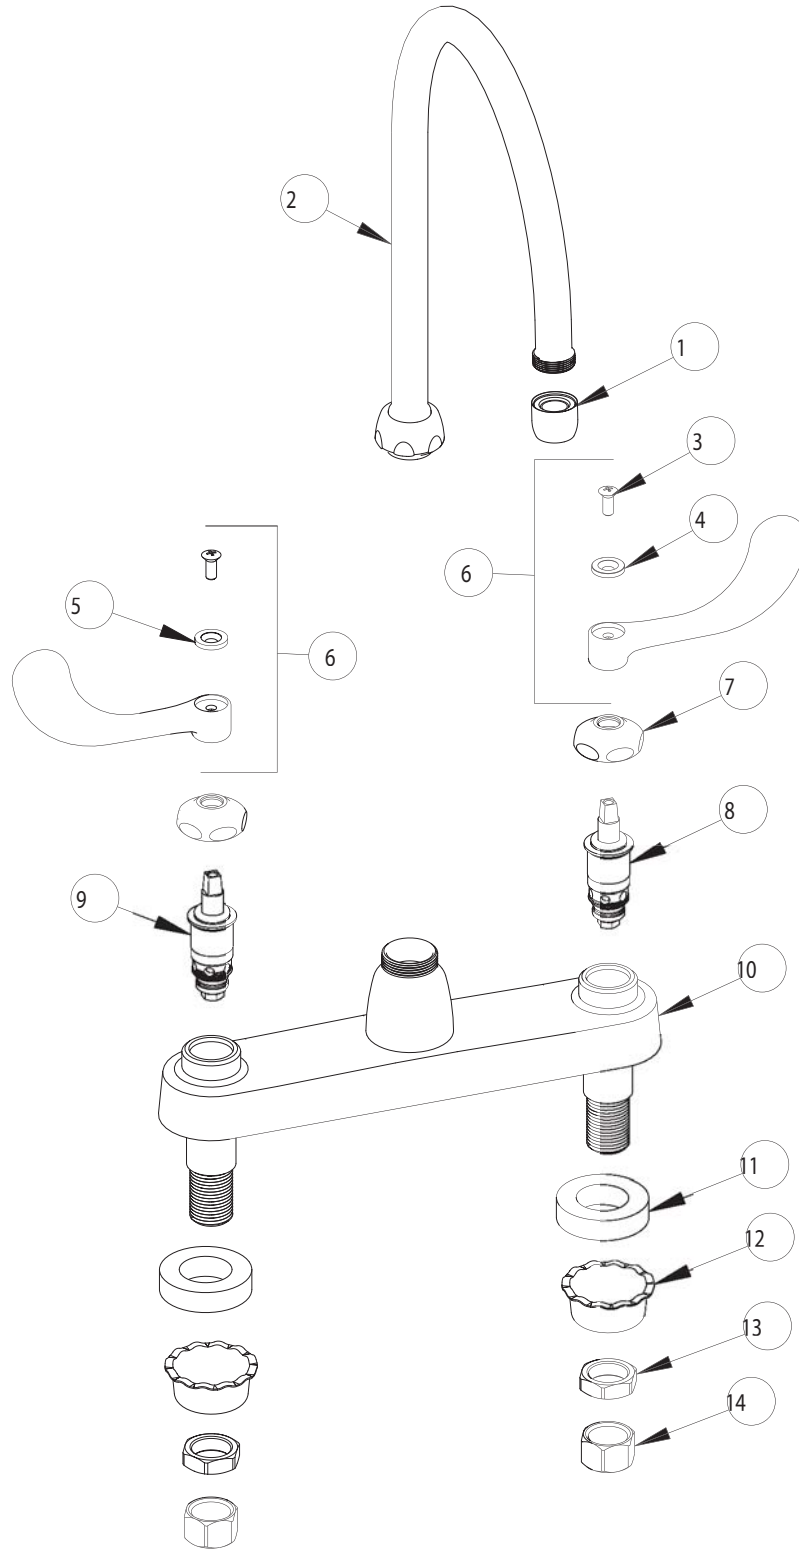

PARTS LIST

BY: SID
CHK'D:

CHICAGO
FAUCETS
Last As Long As The Building

FINISH:
DATE:

AS SPECIFIED
10-31-02

1100-GN8AE3-317

| ITEM NO. | PART NO. | DESCRIPTION | ITEM NO. | PART NO. | DESCRIPTION |
|----------|----------|-------------------------|----------|----------|----------------------------------|
| 1 | E3 | SOFTFLO OUTLET | 8 | 1-099XT | QUATURN UNIT (RH) |
| 2 | GN8A | FOR PARTS SEE GN8A | 9 | 1-100XT | QUATURN UNIT (LH) |
| 3 | 420-010 | SCREW | 10 | ---- | VALVE BODY (NOT SOLD SEPARATELY) |
| 4 | 633-123 | INDEX BUTTON (BLUE) | 11 | 555-313 | WASHER |
| 5 | 633-023 | INDEX BUTTON (RED) | 12 | 1797-114 | BASIN COCK WASHER |
| 6 | 317-PR | WRISTBLADE HANDLE ASSY. | 13 | 49-004 | LOCKNUT |
| 7 | 1-214 | CAP | 14 | 49-005 | COUPLING NUT |