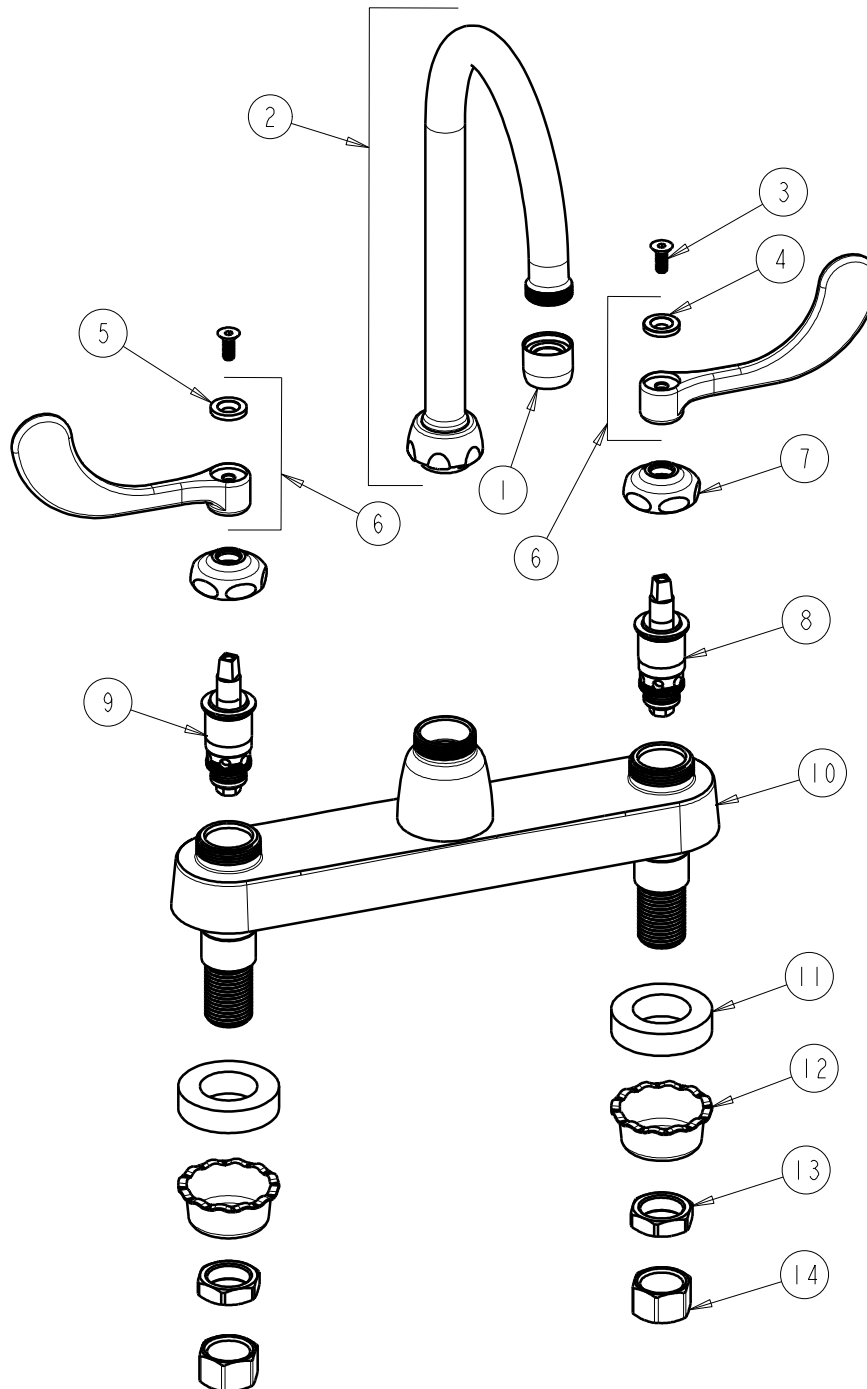

CHICAGO FAUCETS
a Geberit company

2100 South Clearwater Drive
Des Plaines, IL 60018
Phone: 847-803-5000
Fax: 847-803-5454
www.chicagofaucets.com

REPAIR PARTS

FITTING NO.

1100-GN2AE3-317VPHCP

SUBMITTED MODEL NO.

BY: SID DATE: 02-27-09

CHK: *[Signature]* REV:

ITEM NO.

FOR TECHNICAL ASSISTANCE
1-800-TEC-TRUE (1-800-832-8783)

| ITEM | PART NO. | DESCRIPTION | ITEM | PART NO. | DESCRIPTION |
|------|-------------|----------------------------------|------|--------------|----------------------------------|
| 1 | E3JKCP | SOFTFLO AERATOR OUTLET | 8 | 1-099XTJKNF | QUATURN UNIT (RH) |
| 2 | GN2AE3JKCP | FOR PARTS SEE GN2AE3JKCP | 9 | 1-100XTJKNF | QUATURN UNIT (LH) |
| 3 | 420-020JKNF | SCREW, 1/8 FLAT HEX HEAD X 1/2 | 10 | — | VALVE BODY (NOT SOLD SEPARATELY) |
| 4 | 633-123JKNF | INDEX BUTTON (BLUE) | 11 | 555-313JKNF | WASHER |
| 5 | 633-023JKNF | INDEX BUTTON (RED) | 12 | 1797-114JKNF | BASIN COCK WASHER |
| 6 | 317-PRJKCP | HANDLE, 4" ANTI MICROBIAL (PAIR) | 13 | 49-004JKRBF | LOCKNUT |
| 7 | 1-214JKCP | CAP | 14 | 49-005JKRBF | COUPLING NUT |