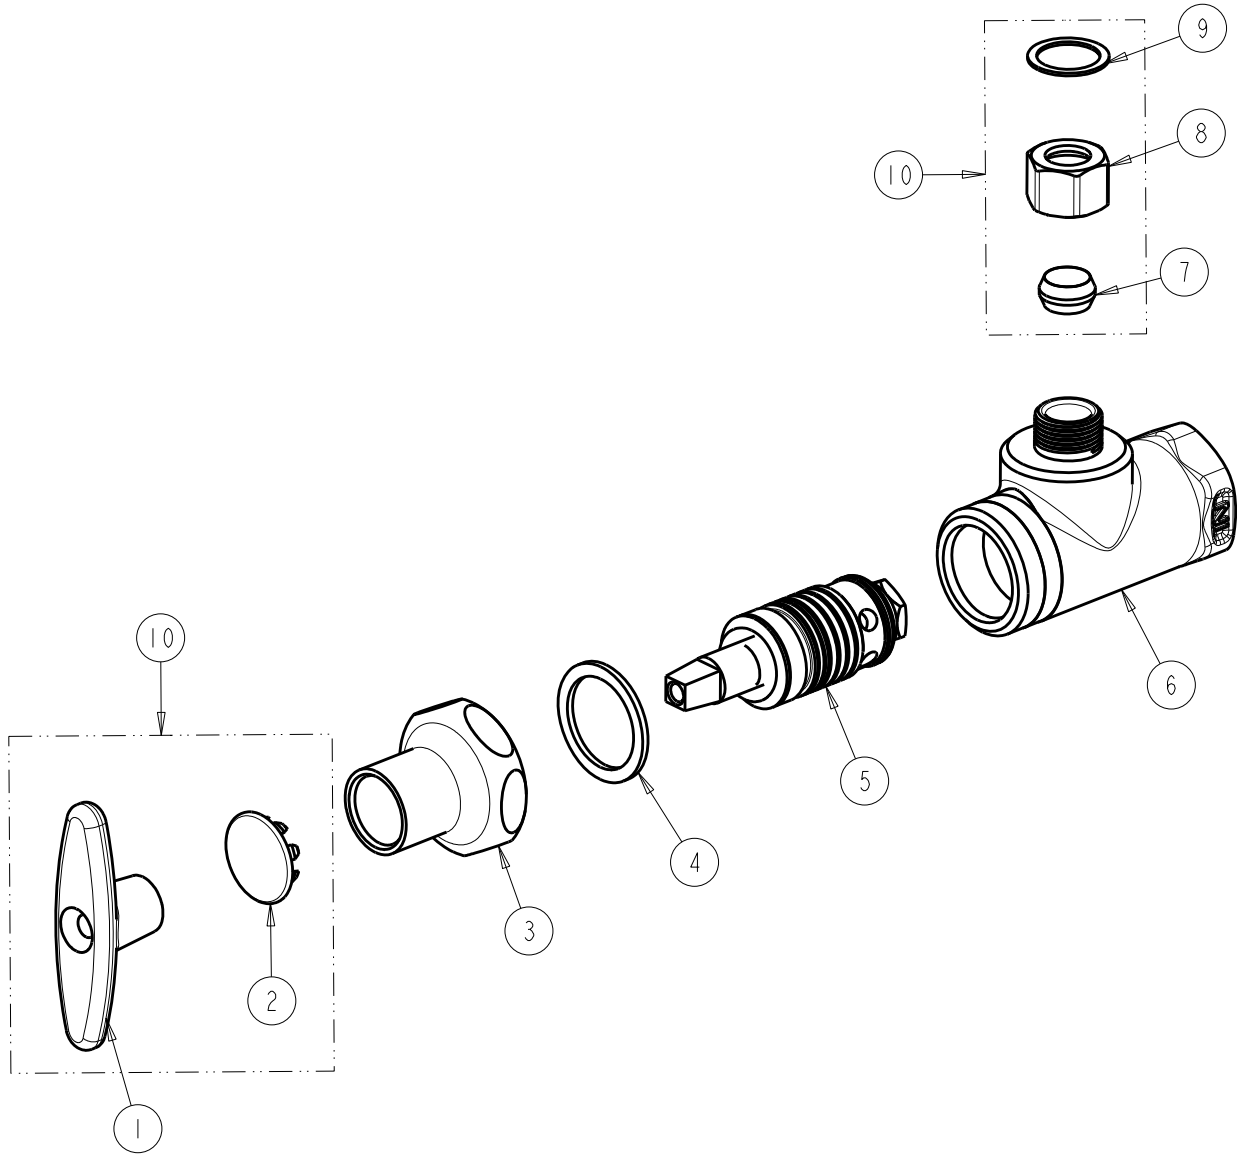

CHICAGO FAUCETS 

a Geberit company

FOR TECHNICAL ASSISTANCE
1-800-TEC-TRUE (1-800-832-8783)

2100 South Clearwater Drive
Des Plaines, IL 60018
Phone: 847-803-5000
Fax: 847-803-5454
www.chicagofaucets.com

REPAIR PARTS

BY: SID DATE: 06-28-22

CHK: *FCG* REV:

FITTING NO.

1013-MMABCP

SUBMITTED MODEL NO.

ITEM NO.

ITEM	PART NO.	DESCRIPTION
1	293-006JKRCF	TEE HANDLE (INCLUDES SCREW)
2	1-144JKCP	BUTTON
3	1-246JKCP	NUT, CAP LOOSE KEY 1-1/8-18 UNEF
4	1-343JKABNF	GASKET
5	217-XMLHJKABNF	SLO-COMP. METAL/METAL CARTRIDGE
6	-----	VALVE BODY (NOT SOLD SEPARATELY)
7	-----	FERRULE, 3/8 TUBE
8	-----	COMPRESSION NUT, 3/8 TUBE
9	250-027JKRBF	BRASS WASHER
10	197-PPJKNF	PRE-PACK, STOP HARDWARE 3/8 TUBE