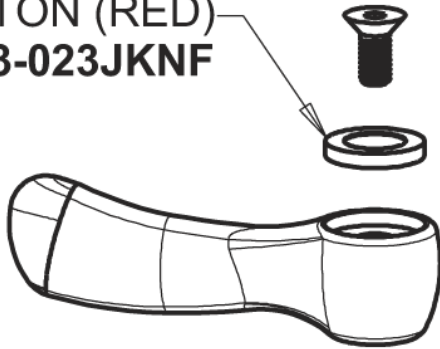

Repair Parts

802-VE2805-244ABCP

Deck-mounted manual sink faucet with 4" centers

**CHICAGO
FAUCETS** 

a Geberit company

Klo-Self™ self-closing cartridge, cam and cap design
826-XJKABNF

Pressure compensating Econo-Flo™ non-aerating spray
E2805JKABCP

802-VE2805-244ABCP

Deck-mounted manual sink faucet with 4" centers

**CHICAGO
FAUCETS** 

a Geberit company

2-3/8" lever handle

390-PRJKCP

INDEX BUTTON (RED)
633-023JKNF

SCREW 10-32 UNC PH 1/2
420-020JKNF