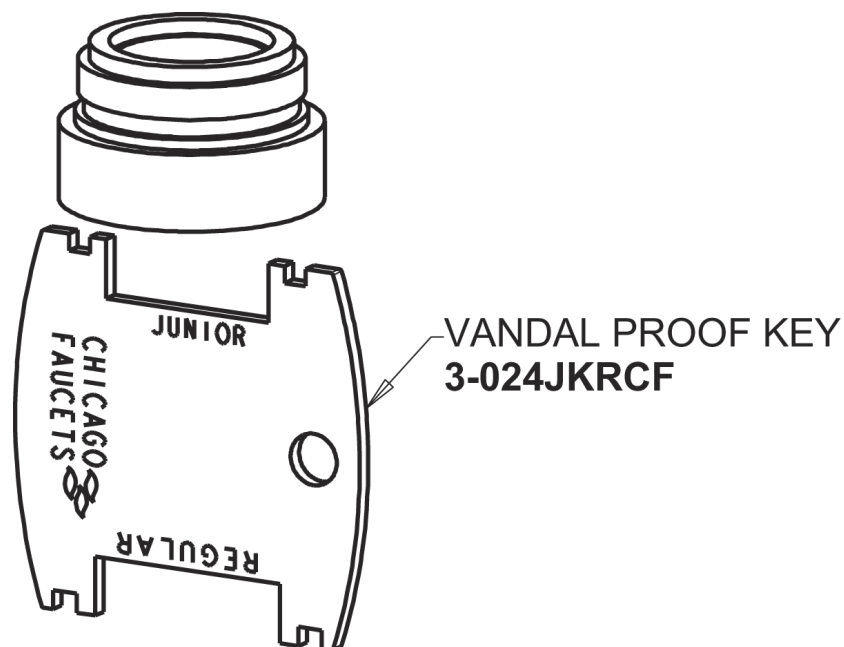

Repair Parts

802-VE2805-244ABCP

Deck-mounted manual sink faucet with 4" centers

**CHICAGO
FAUCETS** 

a Geberit company

Klo-Self™ self-closing cartridge, cam and cap design
826-XJKABNF

Pressure compensating Econo-Flo™ non-aerating spray
E2805JKABCP

802-VE2805-244ABCP

Deck-mounted manual sink faucet with 4" centers

**CHICAGO
FAUCETS** 

a Geberit company

2-3/8" lever handle

390-PRJKCP

INDEX BUTTON (RED)
633-023JKNF

SCREW 10-32 UNC PH 1/2
420-020JKNF