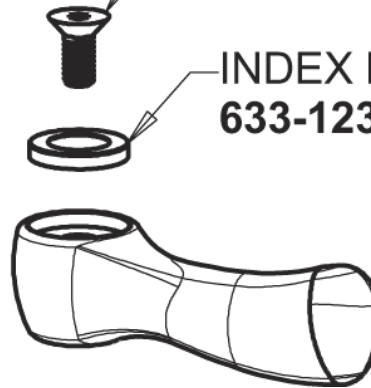

Repair Parts

802-VE2805-244ABCP

Deck-mounted manual sink faucet with 4" centers

**CHICAGO
FAUCETS** 

a Geberit company

Klo-Self™ self-closing cartridge, cam and cap design
826-XJKABNF

Pressure compensating Econo-Flo™ non-aerating spray
E2805JKABCP

802-VE2805-244ABCP

Deck-mounted manual sink faucet with 4" centers

**CHICAGO
FAUCETS** 

a Geberit company

2-3/8" lever handle

390-PRJKCP

INDEX BUTTON (RED)
633-023JKNF

SCREW 10-32 UNC PH 1/2
420-020JKNF

INDEX BUTTON (BLUE)
633-123JKNF

For Technical Assistance:

Phone: 800-TEC-TRUE (832-8783)

Email: techsupport.us@chicagofaucets.com

2100 South Clearwater Drive

Des Plaines, IL 60018

Phone: 847-803-5000

chicagofaucets.com